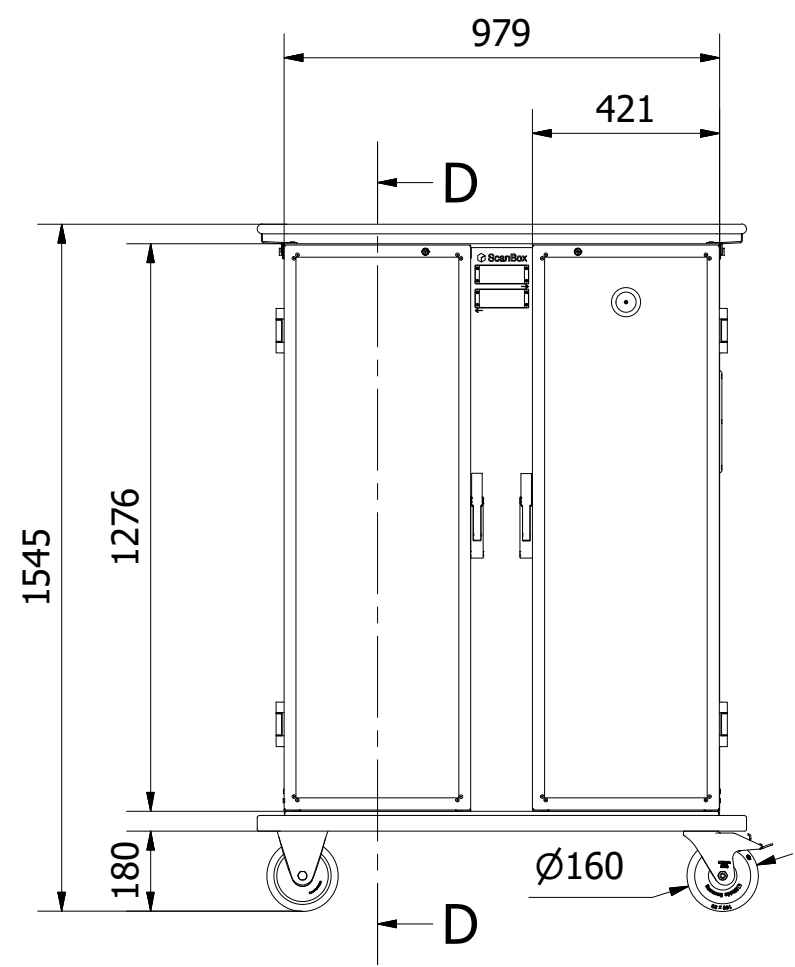

8 7 6 5 4 3 2 1

F F

E E

D D

C C

B B

A A

D-D (1:17)

Denna ritning är Scanboxs egendom och får ej utan vårt skriftliga medgivande ändras, kopieras eller delges annan firma eller person.
This drawing is the property of ScanBox and shall not without our written consent in any way be altered, copied or communicated to any other company or person.

Tol. unless noted: ISO 2768-cl. Sharp edges broken	Designed by BL	Approved by	Date	Material	Date 2021-01-18	Scale 1:17		
ScanBox					Description Ergo Line Duo CP14+HF14			
					Drawing nr / Art.nr. ELDPF14AB0E1R3SA		Revision 000	Sheet 1 / 1
					Customer part nr			

A3 8 7 6 5 4 3 2 1