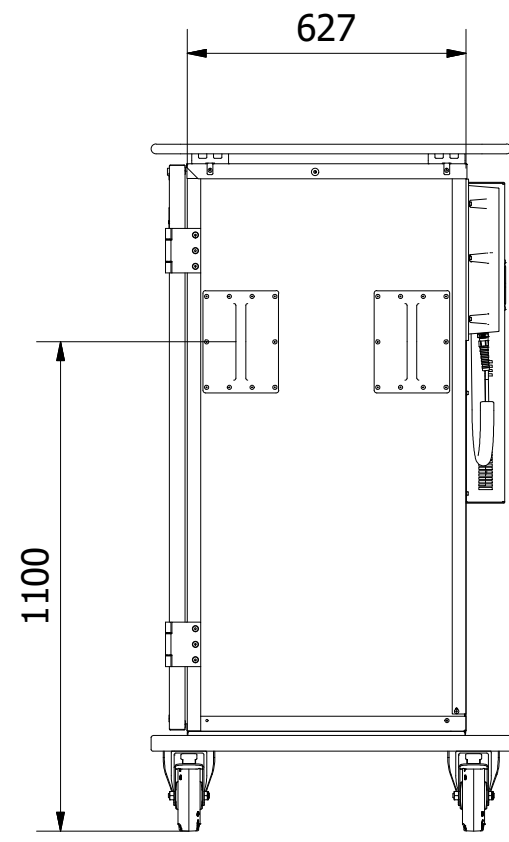

8 7 6 5 4 3 2 1

F F

E E

D D

C C

B B

A A

D-D (1:17)

Denna ritning är Scanboxs egendom och får ej utan vårt skriftliga medgivande ändras, kopieras eller delges annan firma eller person.
This drawing is the property of ScanBox and shall not without our written consent in any way be altered, copied or communicated to any other company or person.

Tol. unless noted: ISO 2768-cl. Sharp edges broken	Designed by BL	Approved by	Date	Material	Date 2021-01-18	Scale 1:17		
ScanBox					Description Ergo Line Duo CP14+HF14			
					Drawing nr / Art.nr. ELDPF14AB0E1R3SA		Revision 000	Sheet 1 / 1
					Customer part nr			

A3 8 7 6 5 4 3 2 1