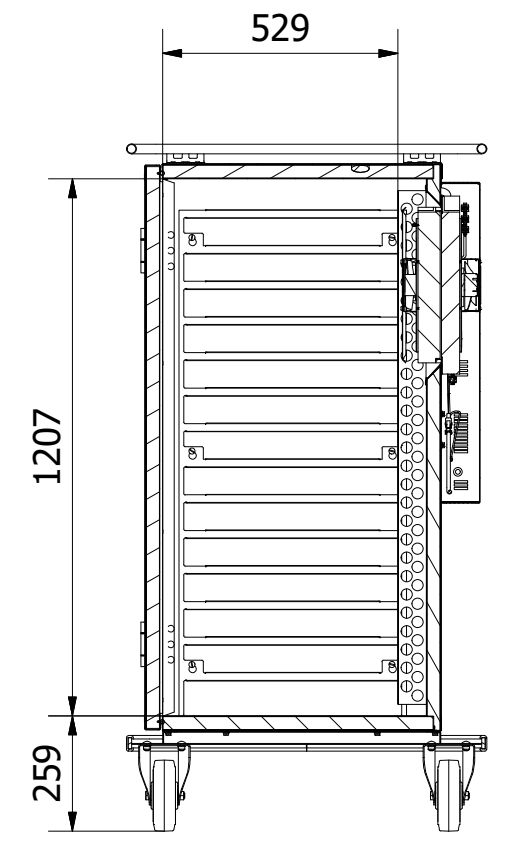

8 7 6 5 4 3 2 1

F F

E E

D D

C C

B B

A A

D-D (1:17)

Denna ritning är Scanboxs egendom och får ej utan vårt skriftliga medgivande ändras, kopieras eller delges annan firma eller person.
This drawing is the property of ScanBox and shall not without our written consent in any way be altered, copied or communicated to any other company or person.

Tol. unless noted: ISO 2768-cl. Sharp edges broken	Designed by BL	Approved by	Date	Material	Date 2021-01-18	Scale 1:17		
ScanBox					Description Ergo Line Duo CP14+HF14			
					Drawing nr / Art.nr. ELDPF14AB0E1R3SA		Revision 000	Sheet 1 / 1
					Customer part nr			

A3 8 7 6 5 4 3 2 1