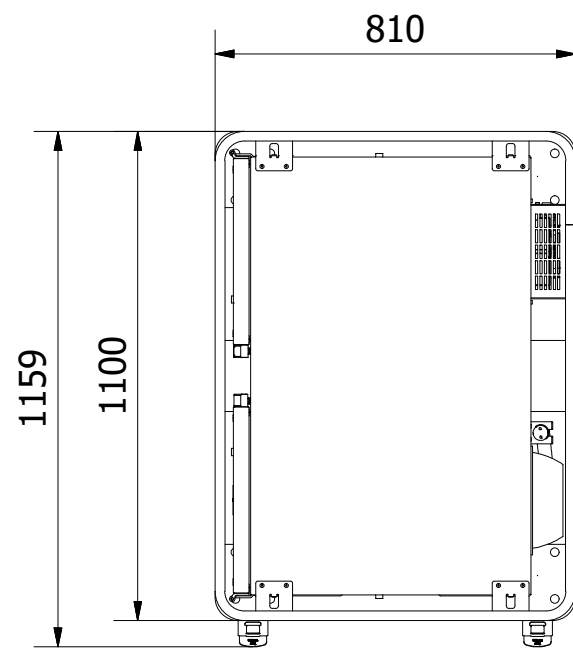

8 7 6 5 4 3 2 1

F F

E E

D D

C C

B B

A A

D-D (1:17)

Denna ritning är Scanboxs egendom och får ej utan vårt skriftliga medgivande ändras, kopieras eller delges annan firma eller person.
This drawing is the property of ScanBox and shall not without our written consent in any way be altered, copied or communicated to any other company or person.

Tol. unless noted: ISO 2768-cl. Sharp edges broken	Designed by BL	Approved by	Date	Material	Date 2021-01-18	Scale 1:17		
ScanBox					Description Ergo Line Duo CP14+HF14			
					Drawing nr / Art.nr. ELDPF14AB0E1R3SA		Revision 000	Sheet 1 / 1
					Customer part nr			

A3 8 7 6 5 4 3 2 1