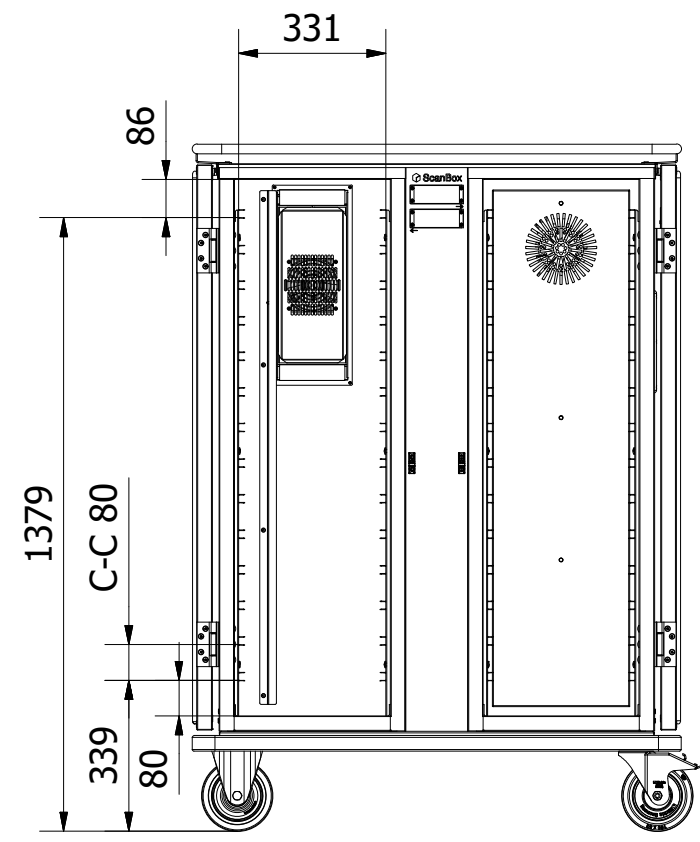

8 7 6 5 4 3 2 1

F F

E E

D D

C C

B B

A A

D-D (1:17)

Denna ritning är Scanboxs egendom och får ej utan vårt skriftliga medgivande ändras, kopieras eller delges annan firma eller person.
This drawing is the property of ScanBox and shall not without our written consent in any way be altered, copied or communicated to any other company or person.

Tol. unless noted: ISO 2768-cl. Sharp edges broken	Designed by BL	Approved by	Date	Material	Date 2021-01-18	Scale 1:17		
ScanBox					Description Ergo Line Duo CP14+HF14			
					Drawing nr / Art.nr. ELDPF14AB0E1R3SA		Revision 000	Sheet 1 / 1
					Customer part nr			

A3 8 7 6 5 4 3 2 1