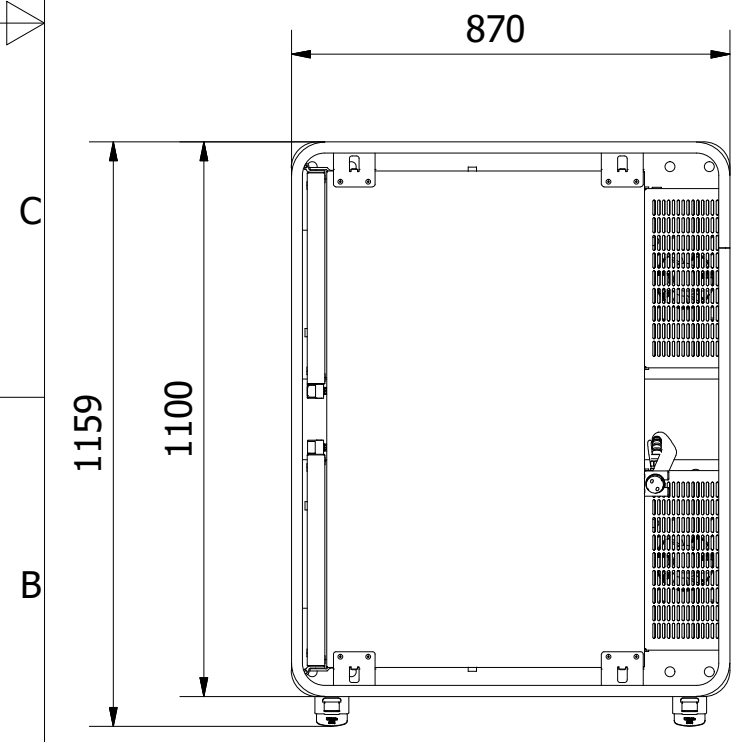

8 7 6 5 4 3 2 1

F F

B-B (1:15)

A
A3

Denna ritning är Scanboxs egendom och får ej utan vårt skriftliga medgivande ändras, kopieras eller delges annan firma eller person.

This drawing is the property of ScanBox and shall not without our written consent in any way be altered, copied or communicated to any other company or person.

Tol. unless noted: ISO 2768-cl. Sharp edges broken	Designed by BL	Approved by	Date	Material	Date 2021-03-01	Scale 1:15
ScanBox					Description Ergo Line Duo CC08+CC08	
					Drawing nr / Art.nr. ELDCC08AB0E1R0SA	
					Customer part nr	