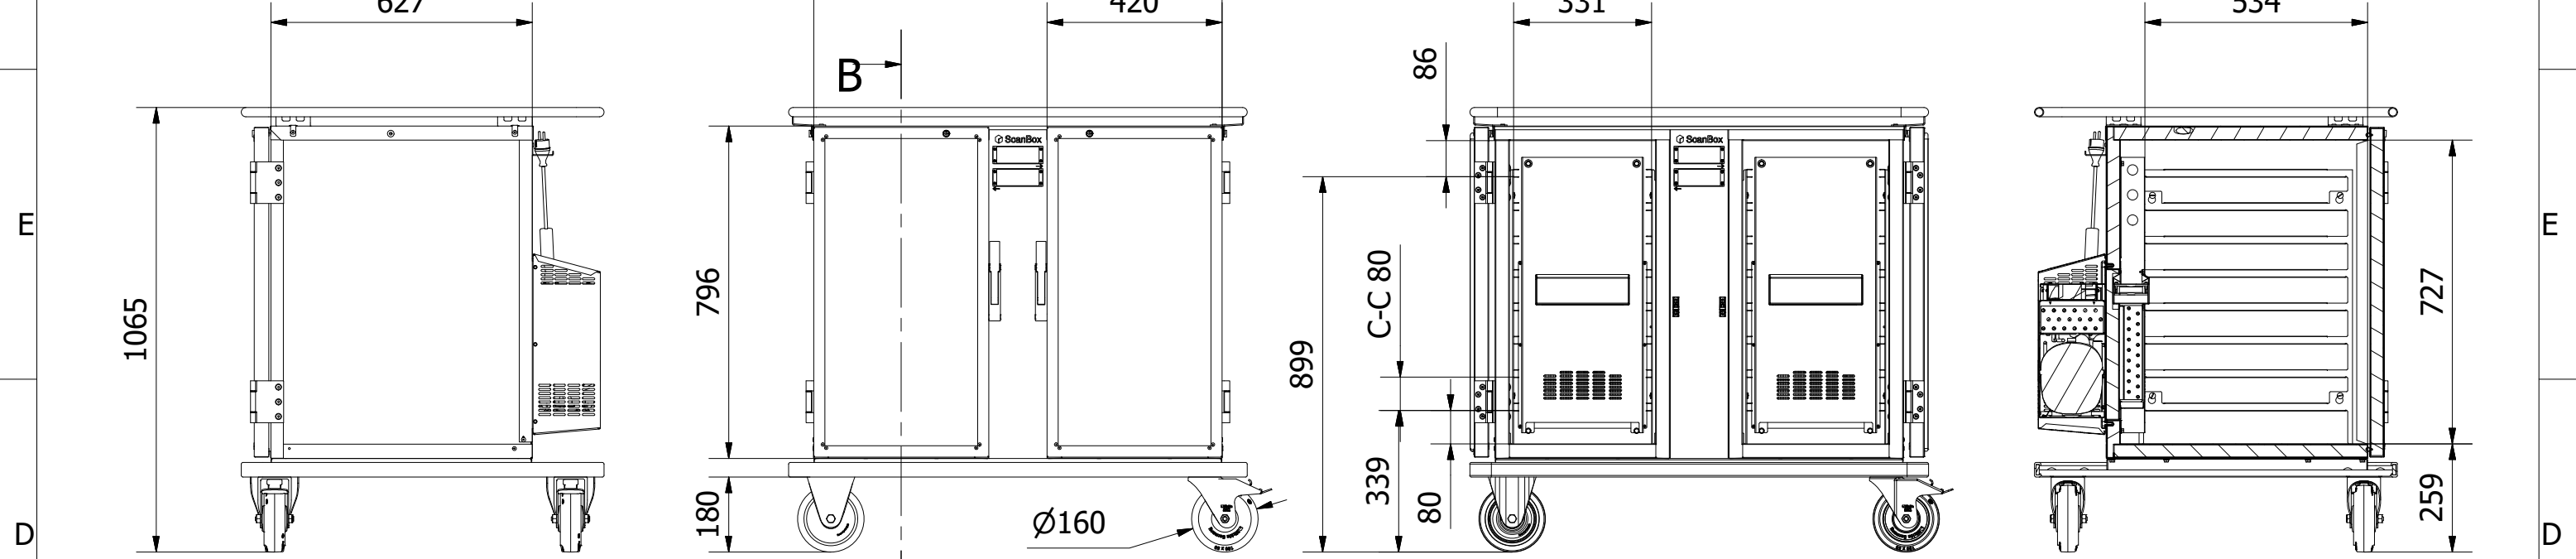

8 7 6 5 4 3 2 1

F F

B-B (1:15)

A
A3

Denna ritning är Scanboxs egendom och får ej utan vårt skriftliga medgivande ändras, kopieras eller delges annan firma eller person.

This drawing is the property of ScanBox and shall not without our written consent in any way be altered, copied or communicated to any other company or person.

Tol. unless noted: ISO 2768-cl. Sharp edges broken	Designed by BL	Approved by	Date	Material	Date 2021-03-01	Scale 1:15
ScanBox					Description Ergo Line Duo CC08+CC08	
					Drawing nr / Art.nr. ELDCC08AB0E1R0SA	
					Customer part nr	