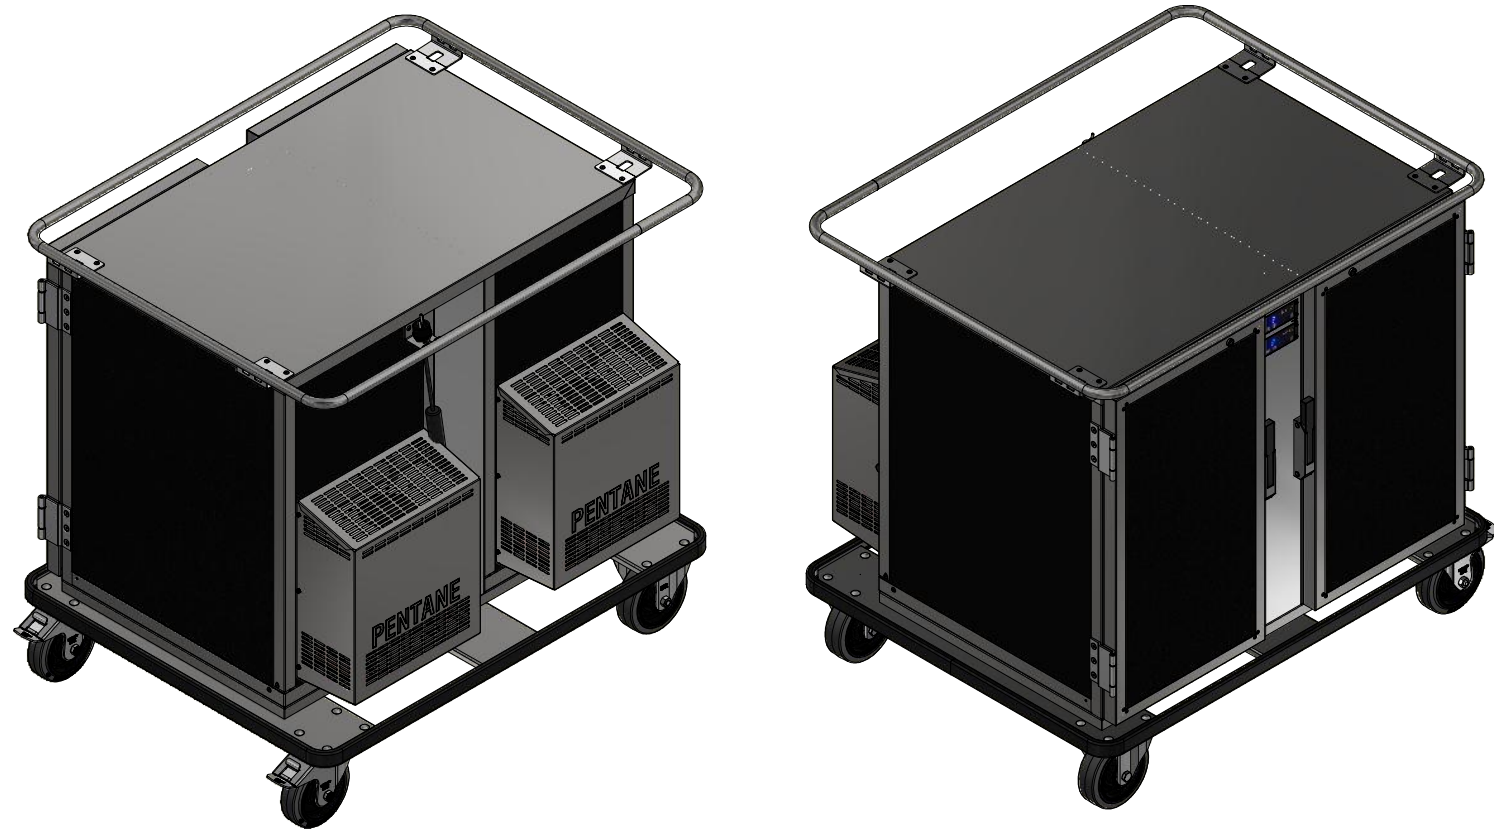

8 7 6 5 4 3 2 1

F F

B-B (1:15)

A
A3

Denna ritning är Scanboxs egendom och får ej utan vårt skriftliga medgivande ändras, kopieras eller delges annan firma eller person.

This drawing is the property of ScanBox and shall not without our written consent in any way be altered, copied or communicated to any other company or person.

Tol. unless noted: ISO 2768-cl. Sharp edges broken	Designed by BL	Approved by	Date	Material	Date 2021-03-01	Scale 1:15
ScanBox					Description Ergo Line Duo CC08+CC08	
					Drawing nr / Art.nr. ELDCC08AB0E1R0SA	
					Customer part nr	