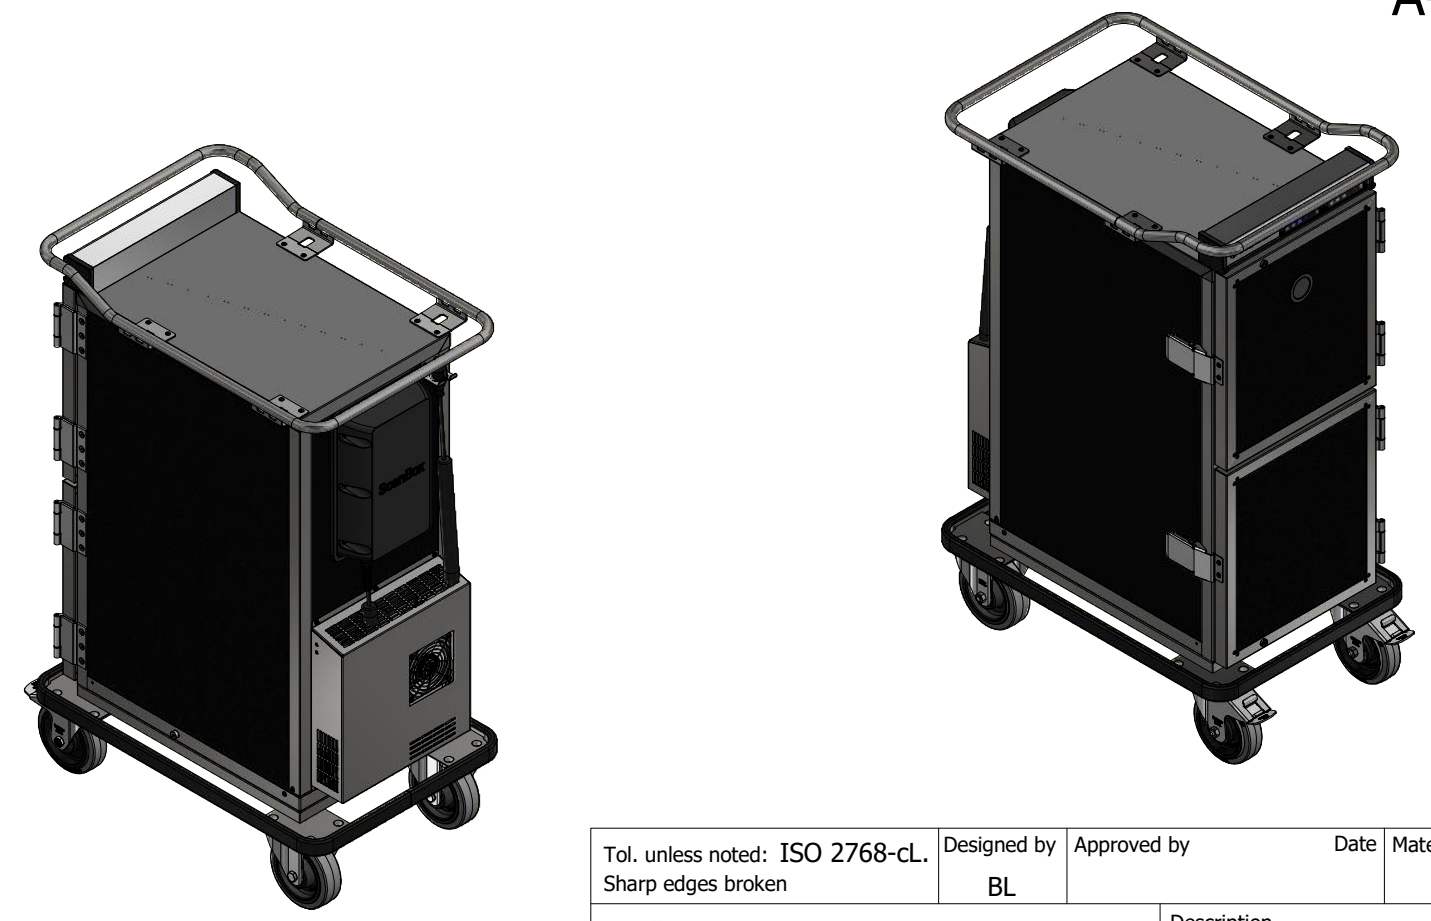

A-A ( 1:13 )

A3  
 Denna ritning är Scanbox egendom och får ej utan vårt skriftliga medgivande ändras, kopieras eller delges annan firma eller person.  
 This drawing is the property of ScanBox and shall not without our written consent in any way be altered, copied or communicated to any other company or person.

Tol. unless noted: ISO 2768-cl. Sharp edges broken	Designed by BL	Approved by	Date	Material	Date 2020-11-26	Scale 1:13
<b>ScanBox</b>				Description Ergo Line Combo CP04+HF04		Customer part nr
				Drawing nr / Art.nr. ELCPF44AA0E1R0SA		Revision 000
						Sheet 1 / 1