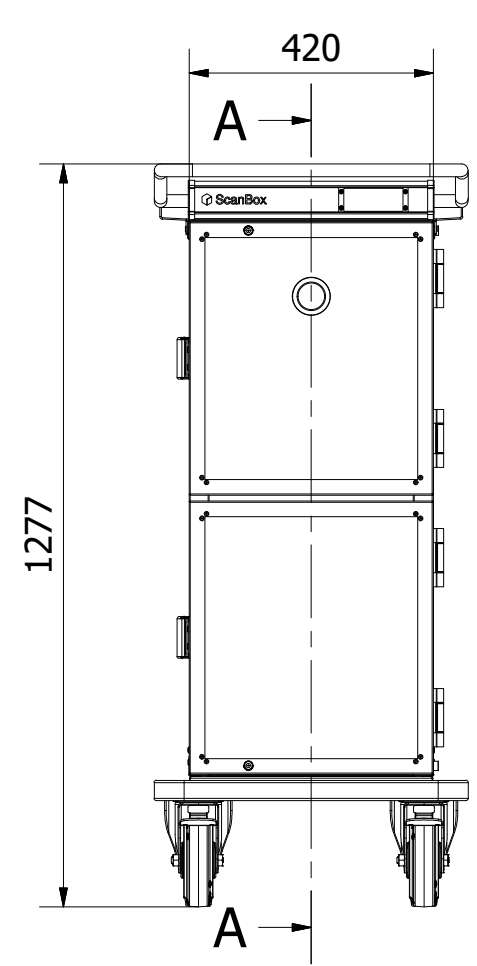

8 7 6 5 4 3 2 1

F F

E E

D D

C C

B B

A A

A3

A-A (1:13)