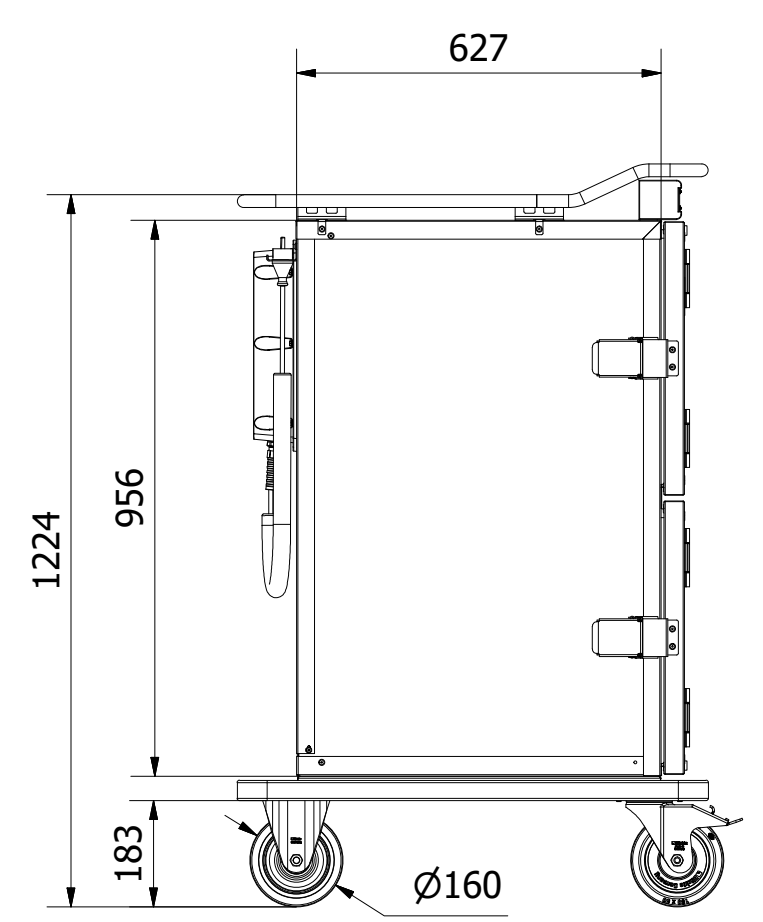

8 7 6 5 4 3 2 1

F F

E E

D D

C C

B B

A A

A3

A-A (1:13)