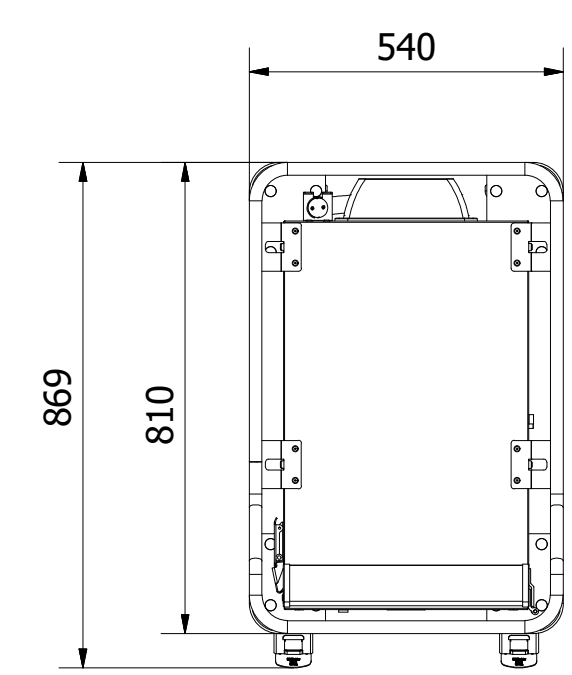

Denna ritning är Scanboxs egendom och får ej utan vårt skriftliga medgivande ändras, kopieras eller delges annan firma eller person.
This drawing is the property of ScanBox and shall not without our written consent in any way be altered, copied or communicated to any other company or person.

Tol. unless noted: ISO 2768-cl. Sharp edges broken	Designed by BL	Approved by	Date	Material	Date 2021-01-20	Scale 1:13
ScanBox				Description Ergo Line Combo NE04+HF04		Customer part nr
				Drawing nr / Art.nr. ELCNF44AA0E1R0SA		Revision 000
						Sheet 1 / 1