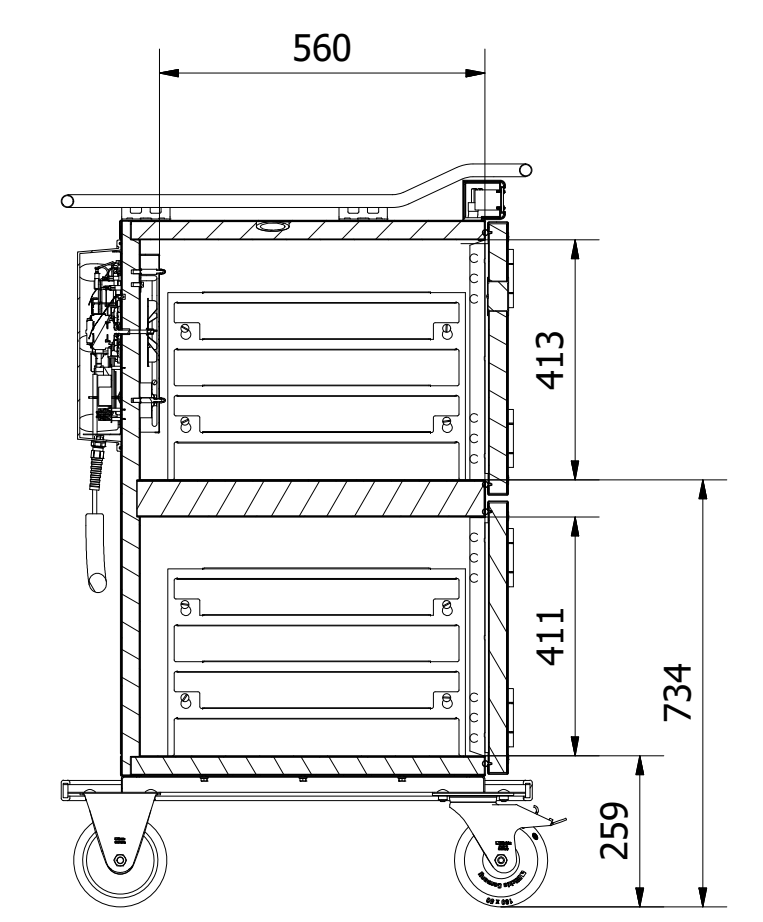

8 7 6 5 4 3 2 1

F F

E E

D D

C C

B B

A A

A3

A-A (1:13)