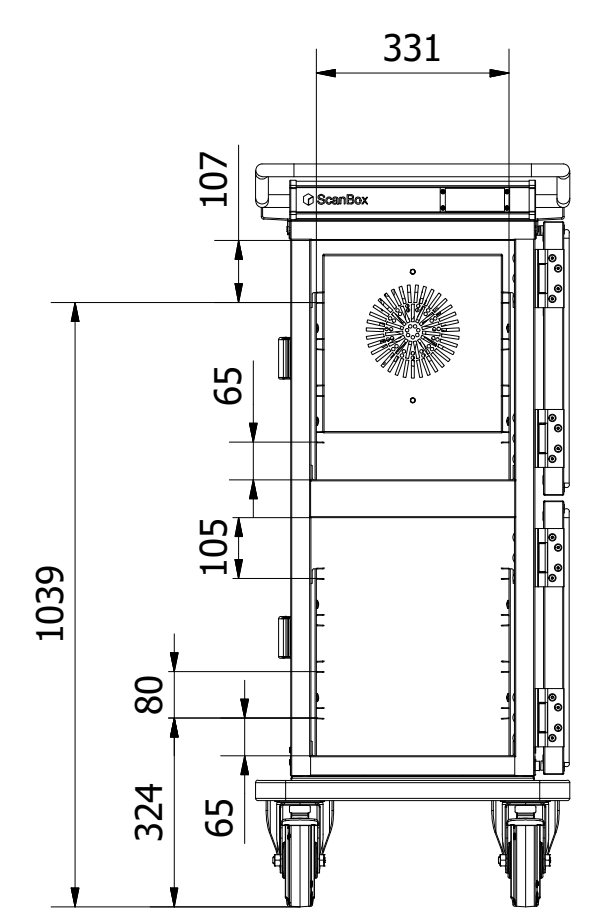

8 7 6 5 4 3 2 1

F F

E E

D D

C C

B B

A A

A3

A-A (1:13)