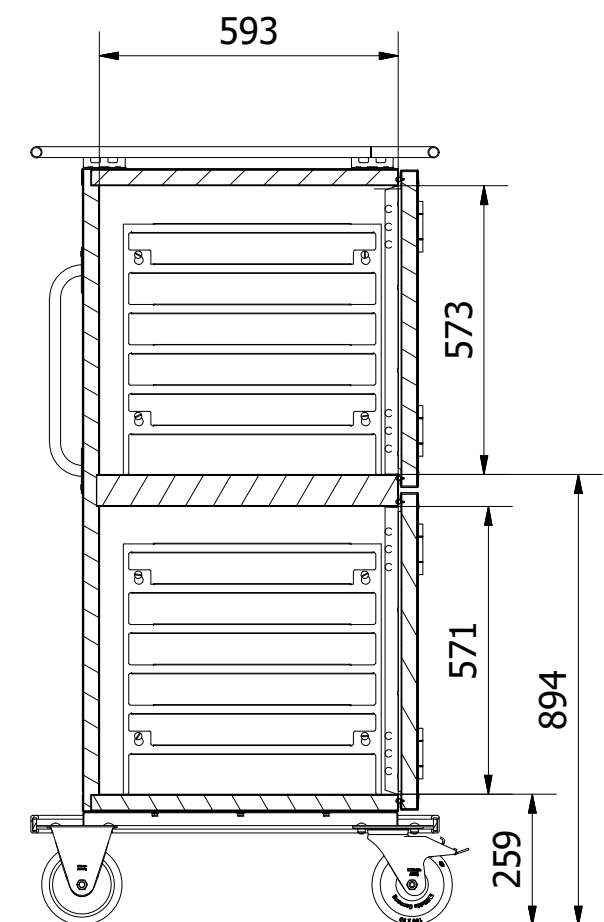

8 7 6 5 4 3 2 1

F F

E E

D D

C C

B B

A A

A3

A-A (1:15)