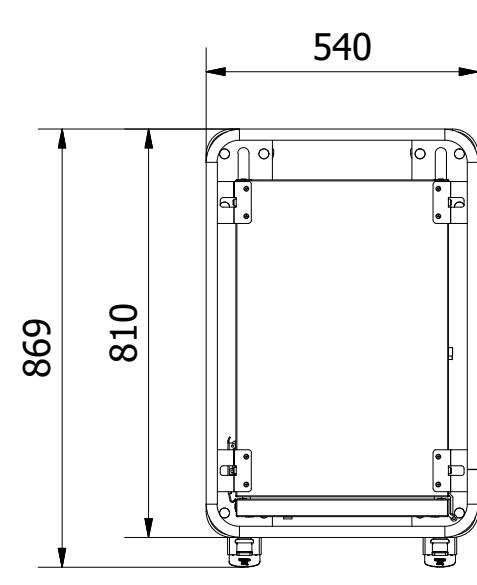

Denna ritning är Scanbox egendom och får ej utan vårt skriftliga medgivande ändras, kopieras eller delges annan firma eller person.
This drawing is the property of ScanBox and shall not without our written consent in any way be altered, copied or communicated to any other company or person.

Tol. unless noted: ISO 2768-cl. Sharp edges broken	Designed by BL	Approved by	Date	Material	Date 2021-01-04	Scale 1:15
ScanBox				Description Ergo Line Combo NE06+NE06		Customer part nr
				Drawing nr / Art.nr. ELCNN66AA0E1R1SA		Revision 000
						Sheet 1 / 1