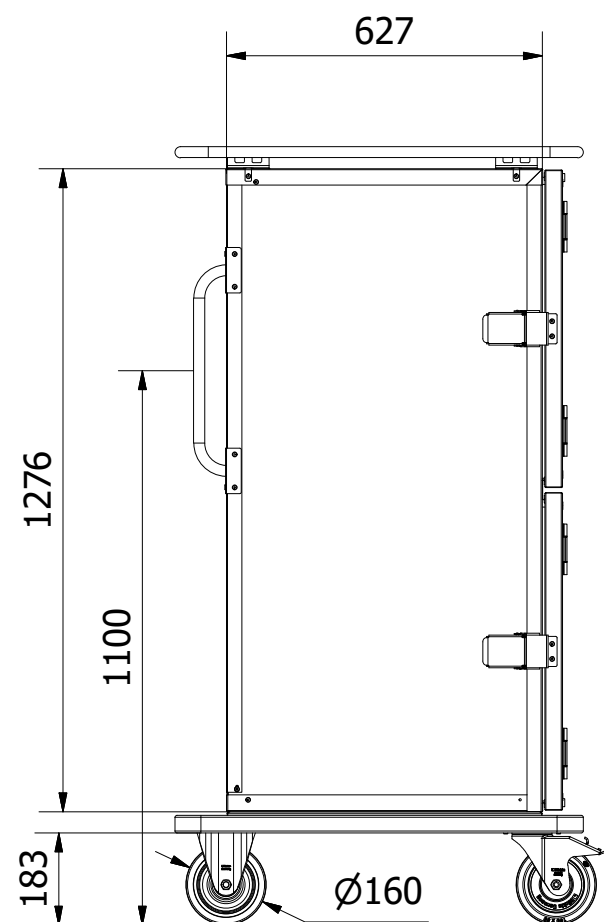

8 7 6 5 4 3 2 1

F F

E E

D D

C C

B B

A A

A3

A-A (1:15)