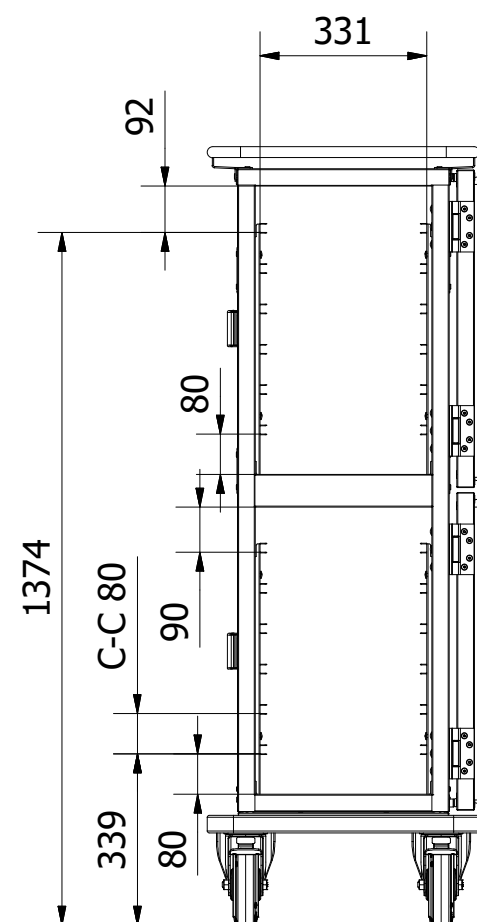

8 7 6 5 4 3 2 1

F F

E E

D D

C C

B B

A A

A3

Tol. unless noted: ISO 2768-cl. Sharp edges broken	Designed by BL	Approved by	Date	Material	Date 2021-01-04	Scale 1:15
<b>ScanBox</b>				Description Ergo Line Combo NE06+NE06		Customer part nr
				Drawing nr / Art.nr. ELCNN66AA0E1R1SA		Revision 000
						Sheet 1 / 1