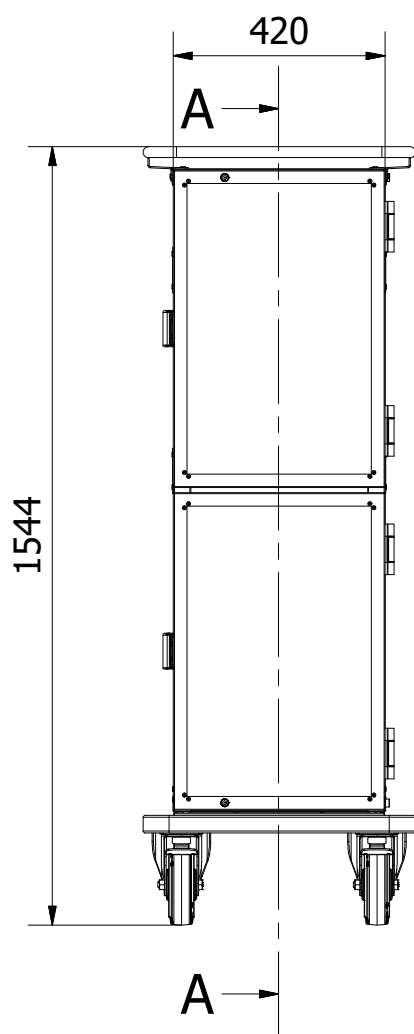

8 7 6 5 4 3 2 1

F F

E E

D D

C C

B B

A A

A3

A-A (1:15)