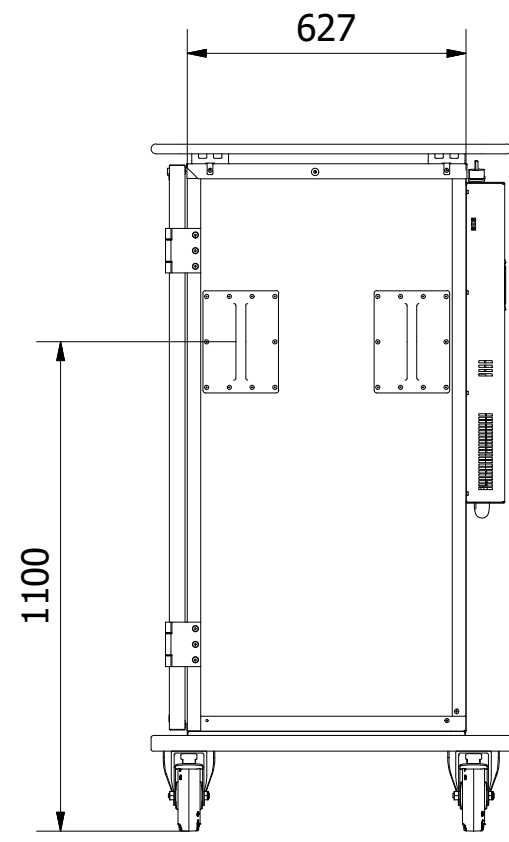

8 7 6 5 4 3 2 1

F F

E E

D D

C C

B B

A A

C-C (1:17)