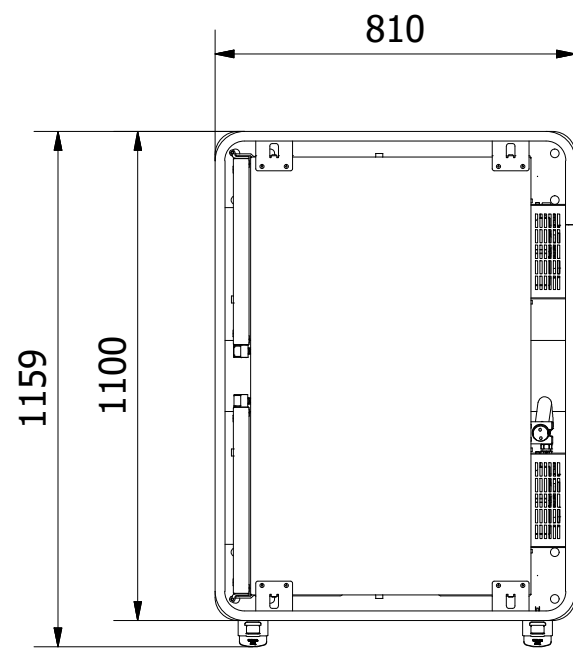

Denna ritning är Scanboxs egendom och får ej utan vårt skriftliga medgivande ändras, kopieras eller delges annan firma eller person.
This drawing is the property of ScanBox and shall not without our written consent in any way be altered, copied or communicated to any other company or person.

Tol. unless noted: ISO 2768-cl. Sharp edges broken	Designed by BL	Approved by	Date	Material	Date 2021-03-03	Scale 1:17		
ScanBox					Description Ergo Line Duo CP14+CP14			
					Drawing nr / Art.nr. ELDPP14AB0E1R3SA		Revision 000	Sheet 1 / 1
					Customer part nr			

A3 8 7 6 5 4 3 2 1