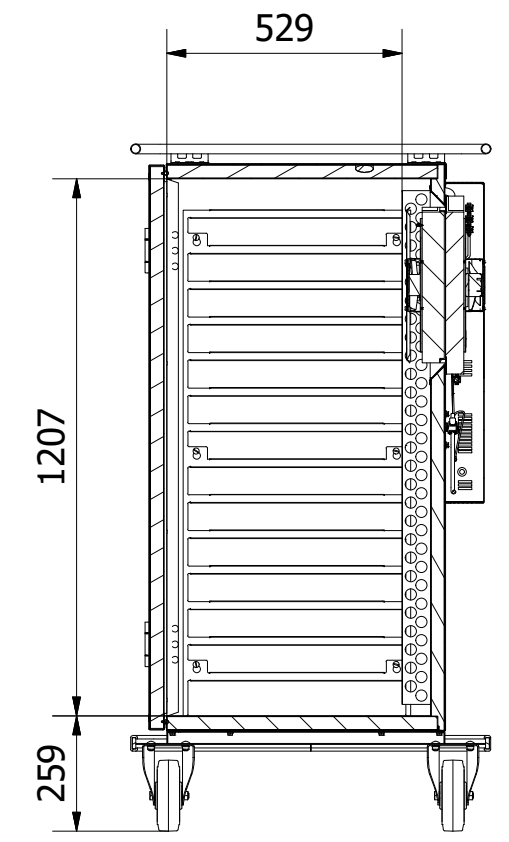

8 7 6 5 4 3 2 1

F F

E E

D D

C C

B B

A A

C-C (1:17)