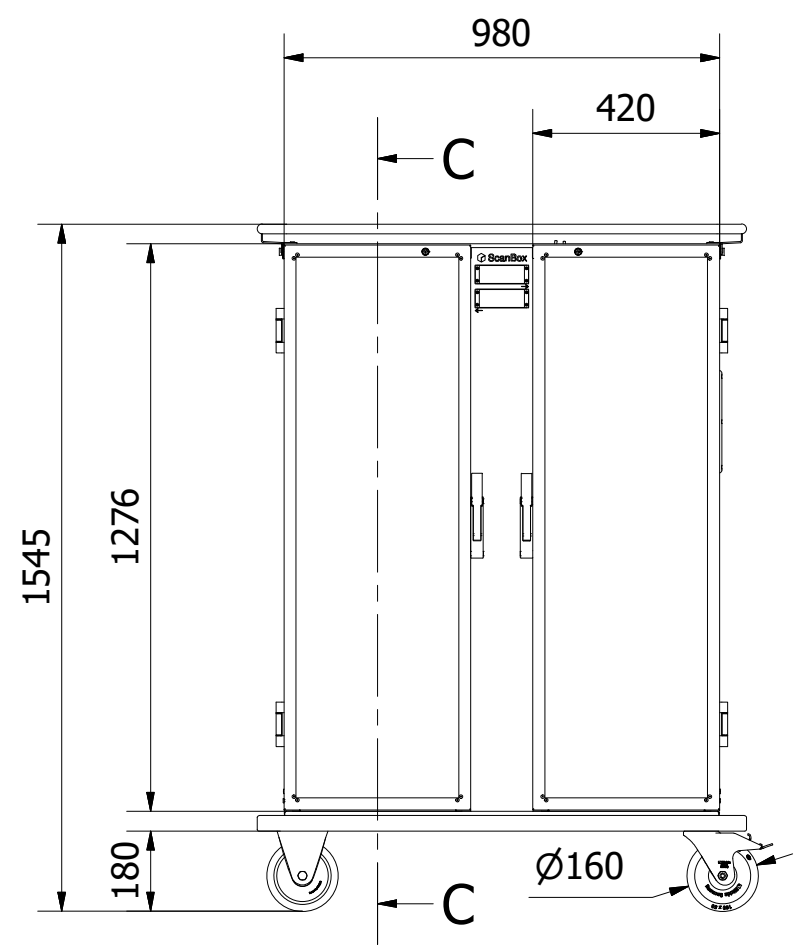

8 7 6 5 4 3 2 1

F F

E E

D D

C C

B B

A A

C-C (1:17)