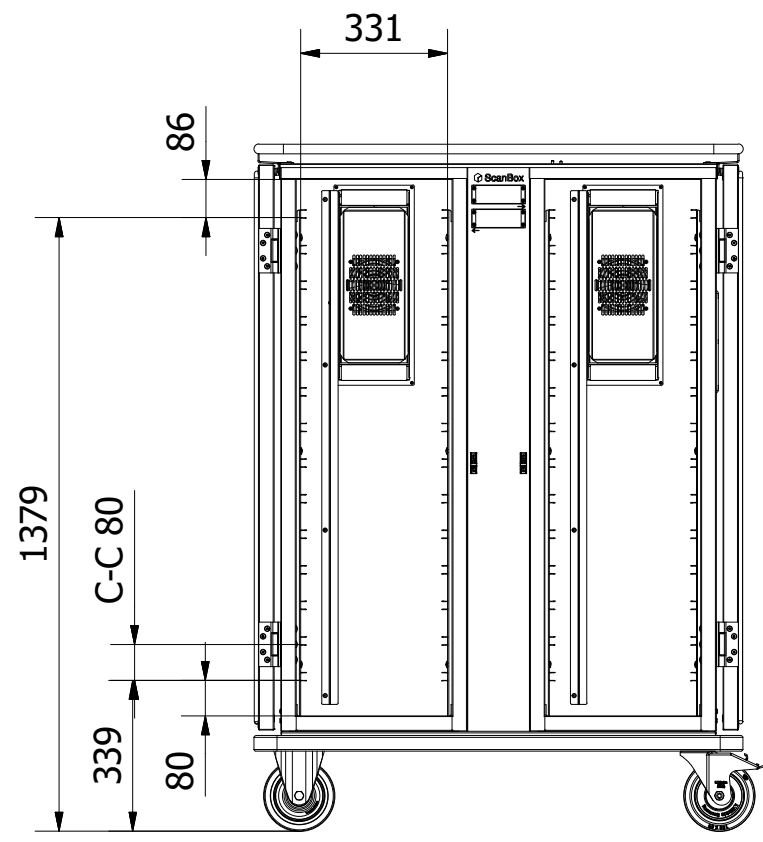

8 7 6 5 4 3 2 1

F F

E E

D D

C C

B B

A A

C-C (1:17)