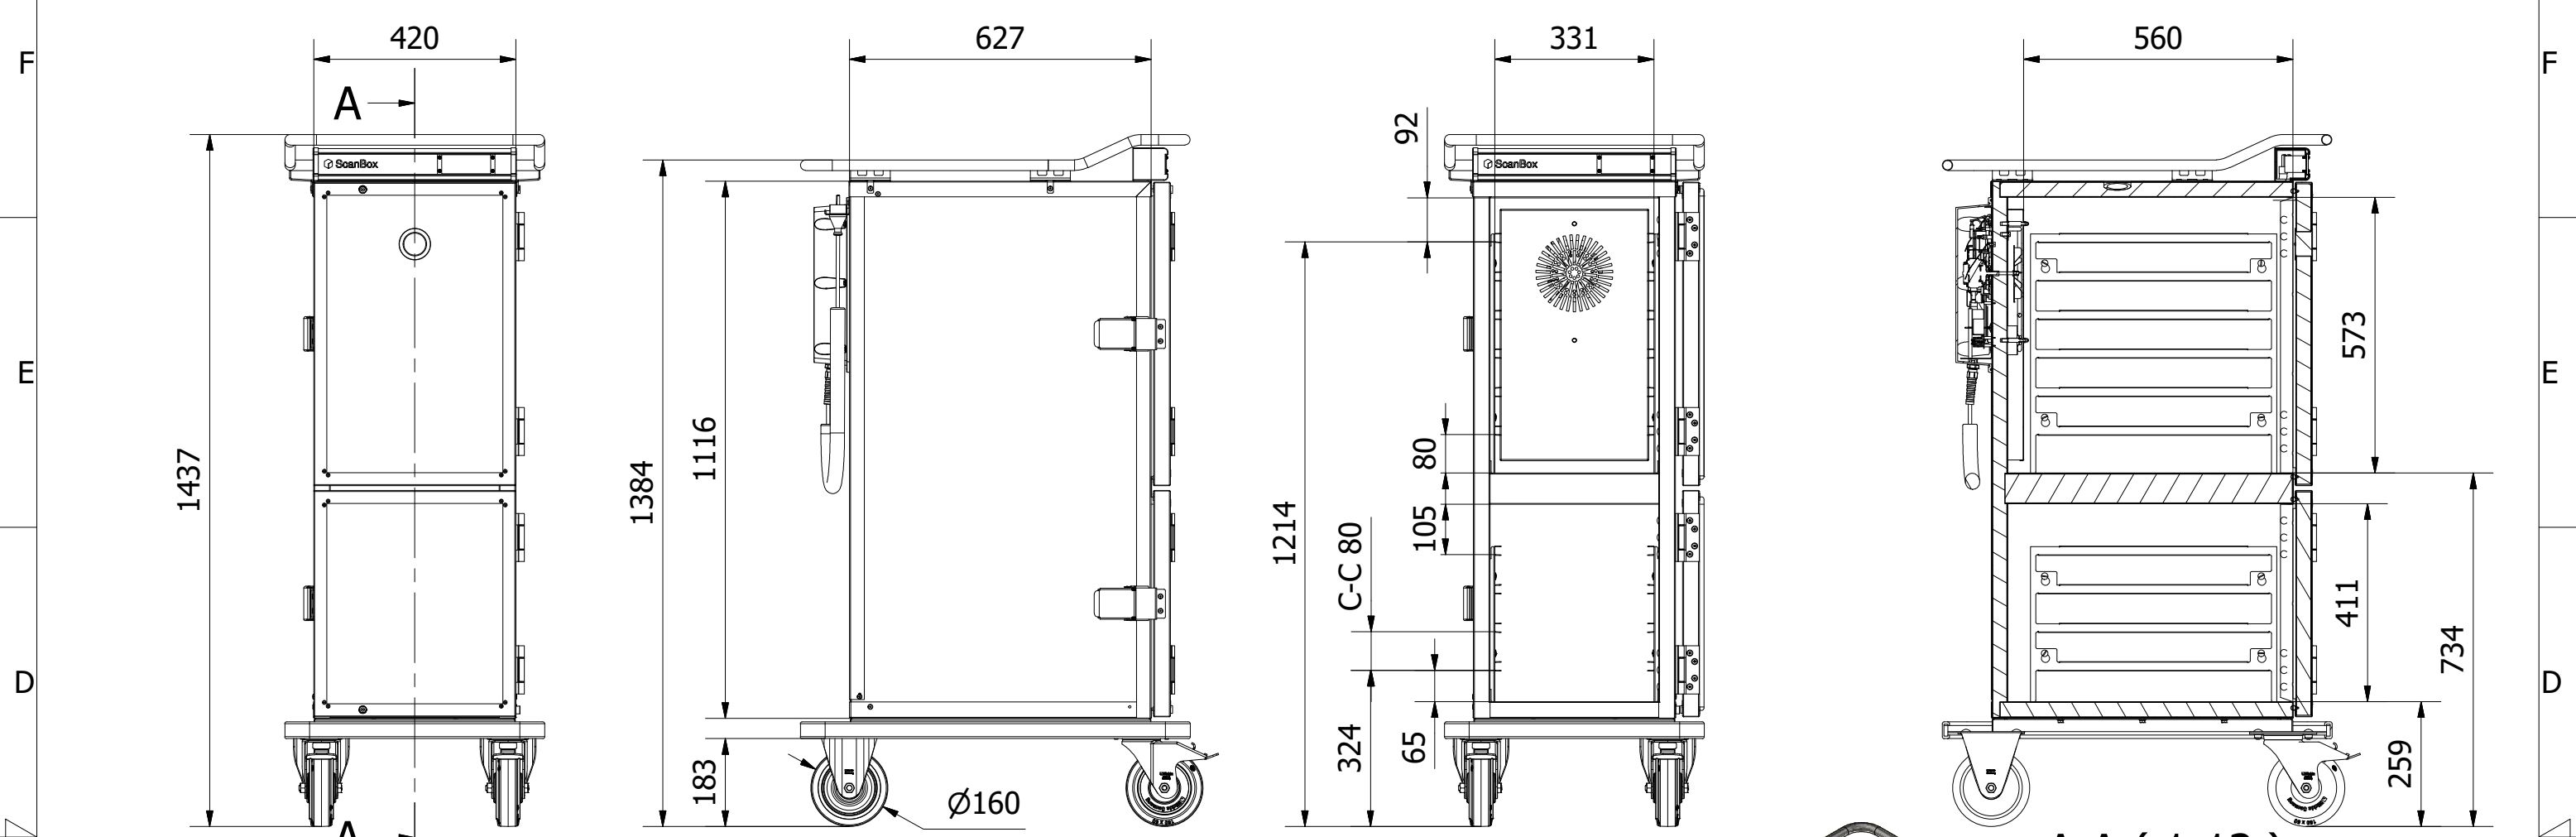

8 7 6 5 4 3 2 1

A-A (1:13)

A3	<p>Denna ritning är Scanbox egendom och får ej utan vårt skriftliga medgivande ändras, kopieras eller delges annan firma eller person.</p> <p>This drawing is the property of ScanBox and shall not without our written consent in any way be altered, copied or communicated to any other company or person.</p>	Tol. unless noted: ISO 2768-cl. Sharp edges broken		Designed by BL	Approved by	Date	Material	Date 2021-01-20	Scale 1:13
		<h1>ScanBox</h1>			Description Ergo Line Combo NE04+HF06		Drawing nr / Art.nr. ELCNF46AA0E1R0SA		Revision 000

8 7 6 5 4 3 2 1