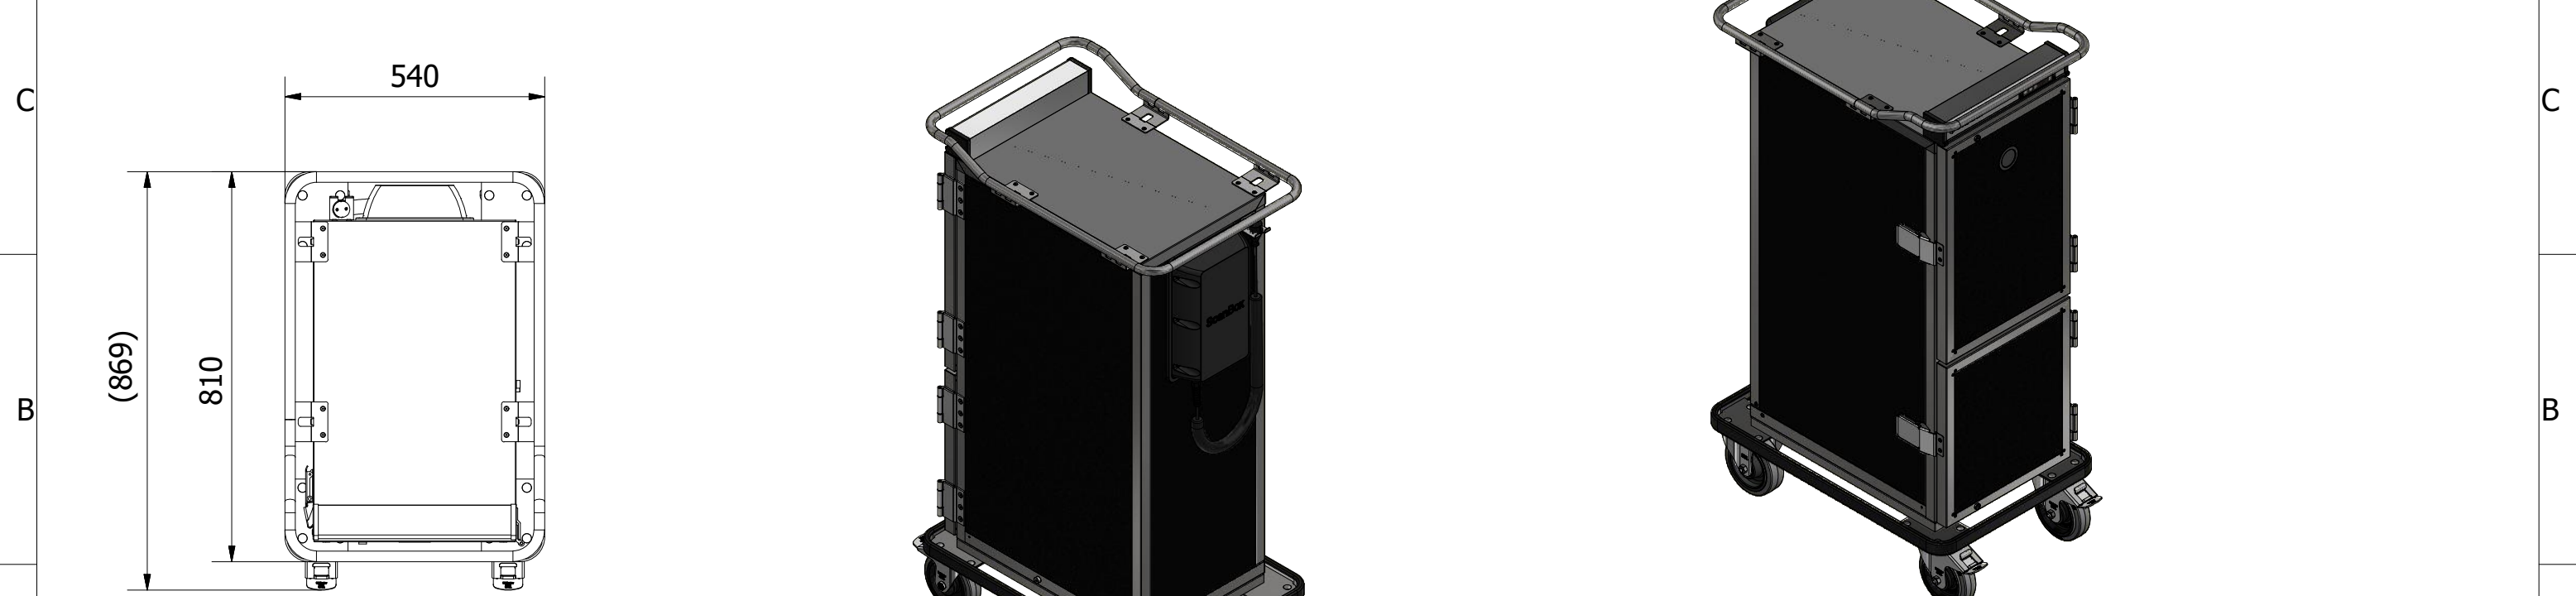

8 7 6 5 4 3 2 1

A-A (1:13)

A3	<p>Denna ritning är Scanbox egendom och får ej utan vårt skriftliga medgivande ändras, kopieras eller delges annan firma eller person.</p> <p>This drawing is the property of ScanBox and shall not without our written consent in any way be altered, copied or communicated to any other company or person.</p>	Tol. unless noted: ISO 2768-cl. Sharp edges broken		Designed by BL	Approved by	Date	Material	Date 2021-01-20	Scale 1:13
		<h1>ScanBox</h1>			Description Ergo Line Combo NE04+HF06		Drawing nr / Art.nr. ELCNF46AA0E1R0SA		Revision 000