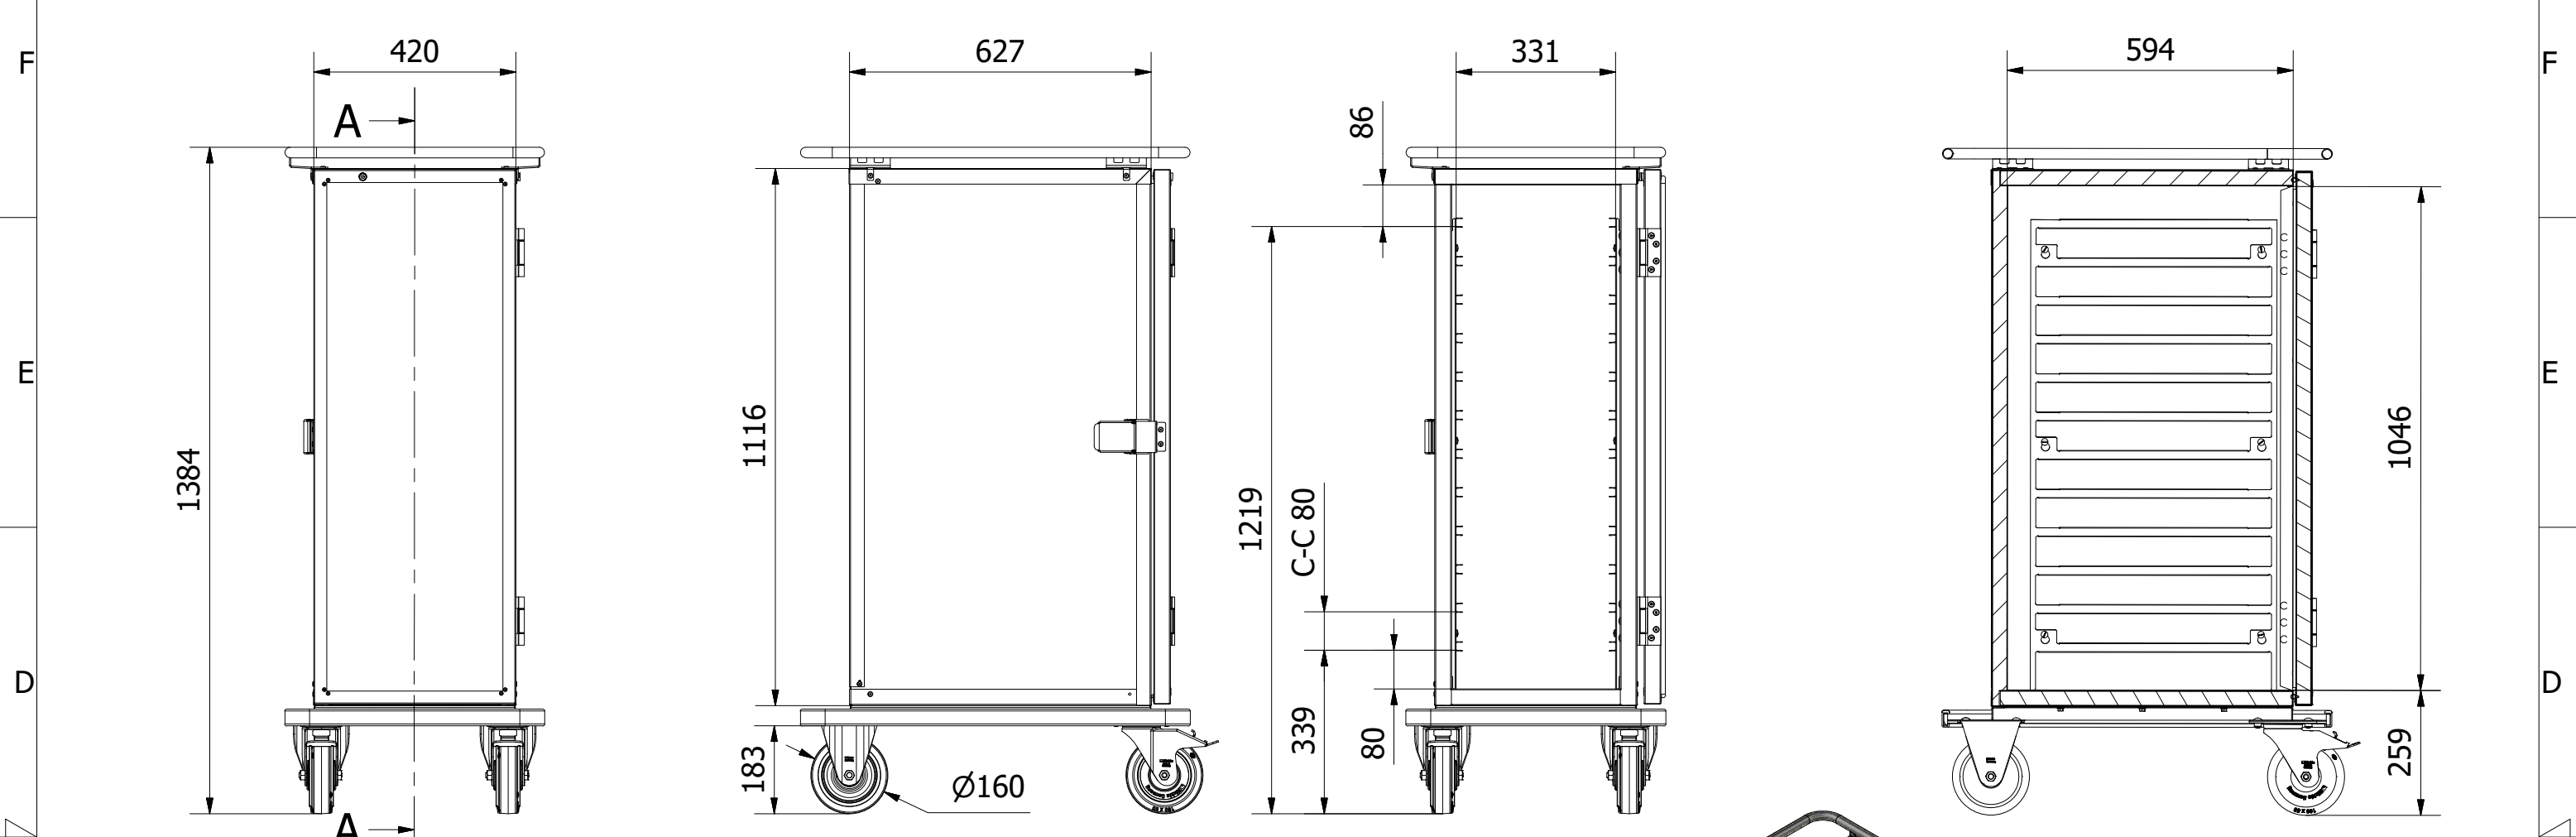

8 7 6 5 4 3 2 1

F E D C B A

A-A (1:13)

A3
 Denna ritning är Scanboxs egendom och får ej utan vårt skriftliga medgivande ändras, kopieras eller delges annan firma eller person.
 This drawing is the property of ScanBox and shall not without our written consent in any way be altered, copied or communicated to any other company or person.

Tol. unless noted: ISO 2768-cl. Sharp edges broken	Designed by BL	Approved by	Date	Material	Date 2020-12-08	Scale 1:13
ScanBox				Description Ergo Line NE12		Customer part nr
				Drawing nr / Art.nr. ELSNE12AA0E1R0SA		Revision 000
						Sheet 1 / 1