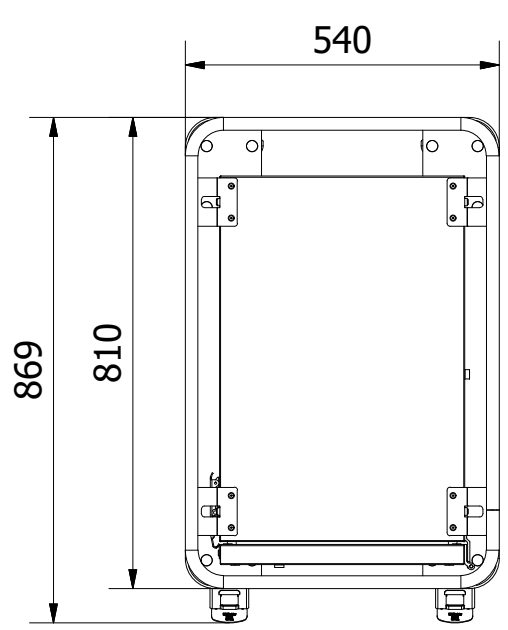

8 7 6 5 4 3 2 1

F E D C B A

A-A (1:13)

A3
 Denna ritning är Scanboxs egendom och får ej utan vårt skriftliga medgivande ändras, kopieras eller delges annan firma eller person.
 This drawing is the property of ScanBox and shall not without our written consent in any way be altered, copied or communicated to any other company or person.

Tol. unless noted: ISO 2768-cl. Sharp edges broken	Designed by BL	Approved by	Date	Material	Date 2020-12-08	Scale 1:13
ScanBox				Description Ergo Line NE12		Customer part nr
				Drawing nr / Art.nr. ELSNE12AA0E1R0SA		Revision 000
						Sheet 1 / 1