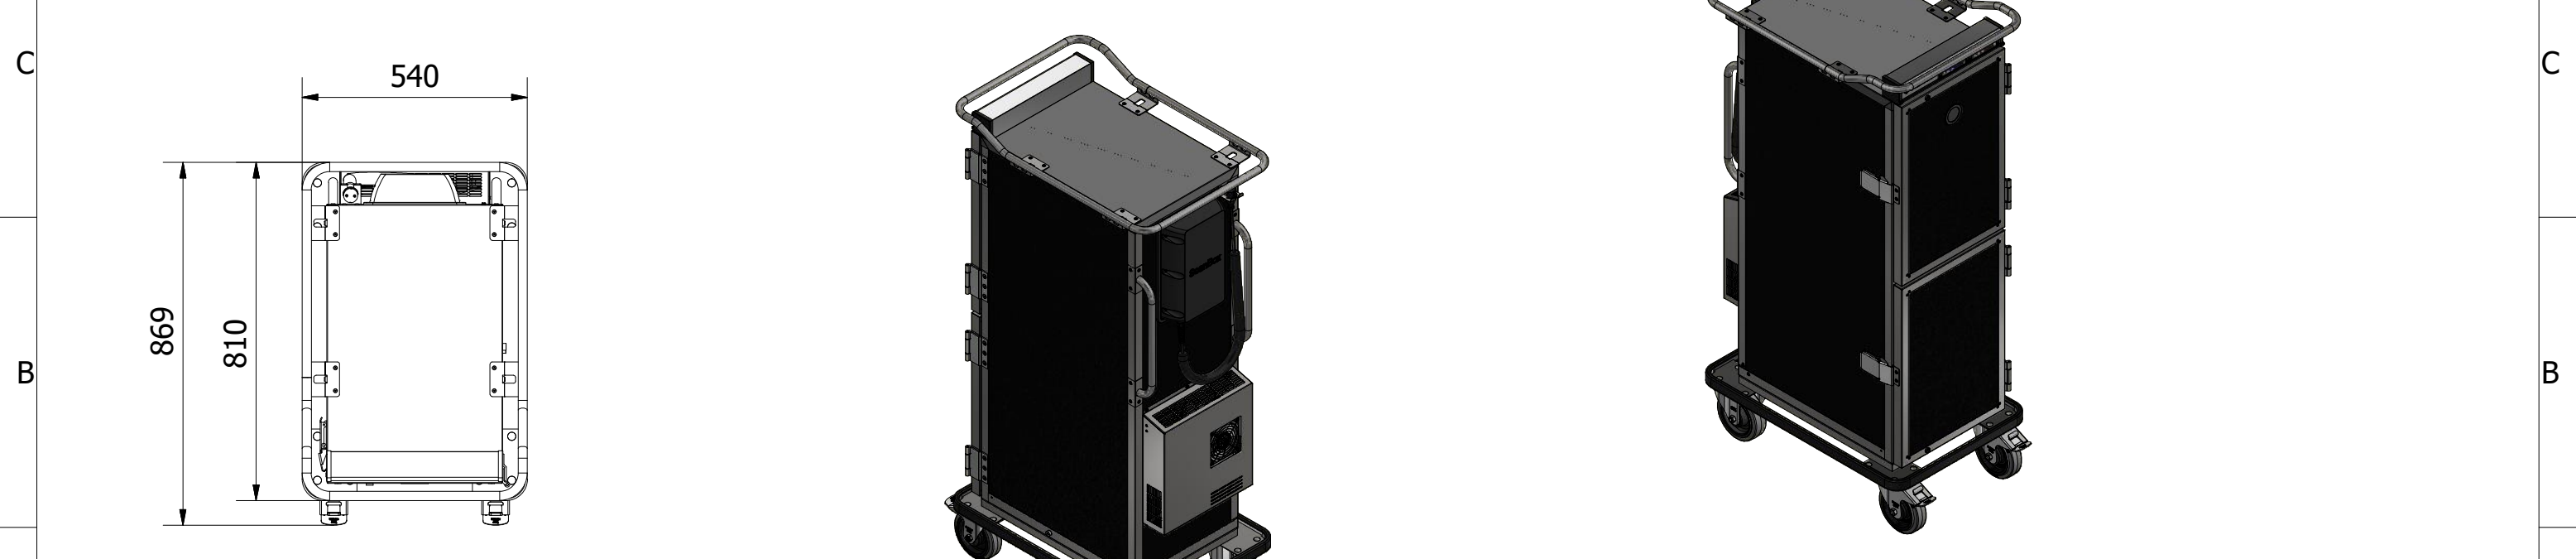

8 7 6 5 4 3 2 1

A-A (1:15)

A A3	Denna ritning är Scanbox egendom och får ej utan vårt skriftliga medgivande ändras, kopieras eller delges annan firma eller person.		This drawing is the property of ScanBox and shall not without our written consent in any way be altered, copied or communicated to any other company or person.	
	Tol. unless noted: ISO 2768-cl. Sharp edges broken		Designed by BL	Approved by
	<h1>ScanBox</h1>		Description Ergo Line Combo CP06+HF06 Drawing nr / Art.nr. ELCPF66AA0E1R1SA	
		Date 2020-11-26	Material	Scale 1:15
		Revision 000	Sheet 1 / 1	Customer part nr