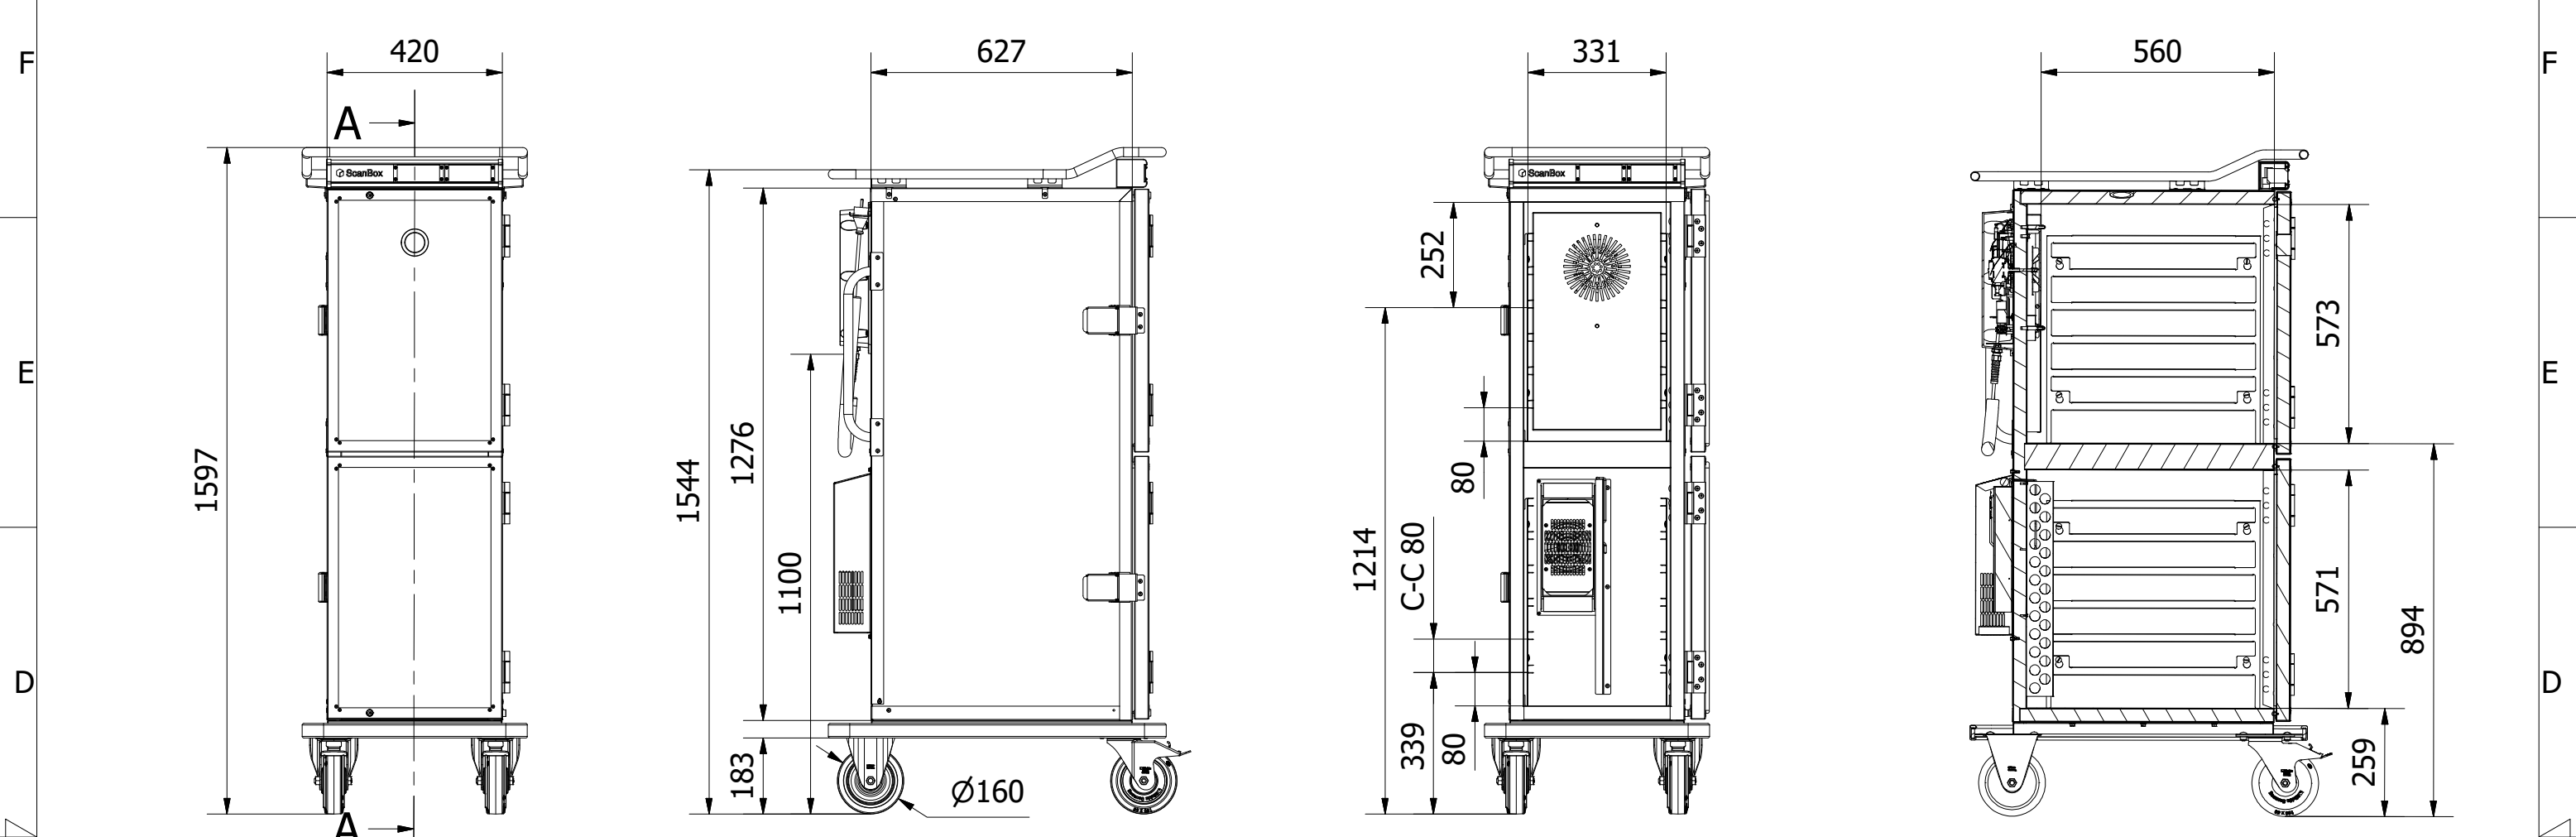

8 7 6 5 4 3 2 1

A-A (1:15)

A A3	Denna ritning är Scanbox egendom och får ej utan vårt skriftliga medgivande ändras, kopieras eller delges annan firma eller person.		This drawing is the property of ScanBox and shall not without our written consent in any way be altered, copied or communicated to any other company or person.	
	Tol. unless noted: ISO 2768-cl. Sharp edges broken		Designed by BL	Approved by
	<h1>ScanBox</h1>		Description Ergo Line Combo CP06+HF06 Drawing nr / Art.nr. ELCPF66AA0E1R1SA	
		Date 2020-11-26	Material	Scale 1:15
		Revision 000	Sheet 1 / 1	Customer part nr

8 7 6 5 4 3 2 1