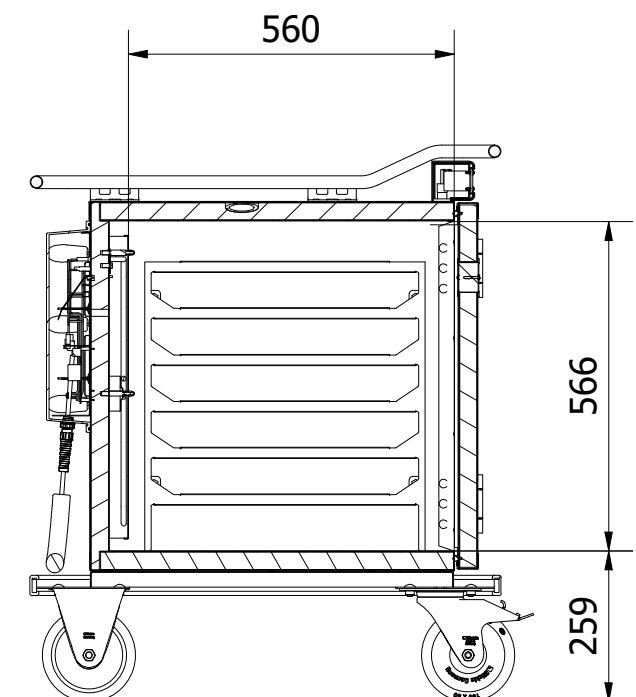

8 7 6 5 4 3 2 1

F F

A-A (1:13)

A3
 Denna ritning är Scanboxs egendom och får ej utan vårt skriftliga medgivande ändras, kopieras eller delges annan firma eller person.
 This drawing is the property of ScanBox and shall not without our written consent in any way be altered, copied or communicated to any other company or person.

| | | | | | | |
|---|-------------------|-------------|------|--|--------------------|------------------|
| Tol. unless noted: ISO 2768-cl. Sharp edges broken | Designed by ZD | Approved by | Date | Material | Date 2024-02-12 | Scale 1:13 |
| ScanBox | | | | Description Ergo Line HS06 | | Customer part nr |
| | | | | Drawing nr / Art.nr. ELSHS06AA0E1R0SA | | Revision 000 |