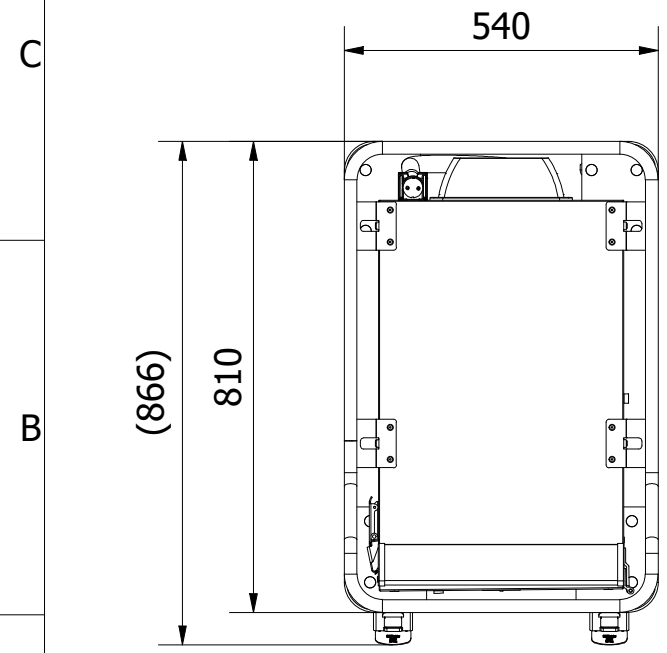

8 7 6 5 4 3 2 1

F F

A-A (1:13)

A3
 Denna ritning är Scanboxs egendom och får ej utan vårt skriftliga medgivande ändras, kopieras eller delges annan firma eller person.
 This drawing is the property of ScanBox and shall not without our written consent in any way be altered, copied or communicated to any other company or person.

| | | | | | | |
|---|-------------------|-------------|------|--|--------------------|------------------|
| Tol. unless noted: ISO 2768-cl. Sharp edges broken | Designed by ZD | Approved by | Date | Material | Date 2024-02-12 | Scale 1:13 |
| ScanBox | | | | Description Ergo Line HS06 | | Customer part nr |
| | | | | Drawing nr / Art.nr. ELSHS06AA0E1R0SA | | Revision 000 |