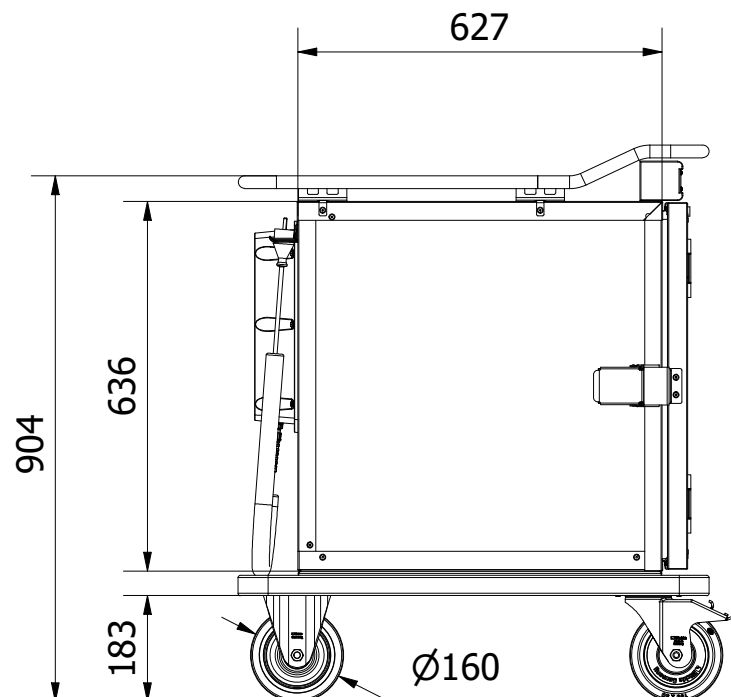

8 7 6 5 4 3 2 1

F F

A-A (1:13)

A3
 Denna ritning är Scanboxs egendom och får ej utan vårt skriftliga medgivande ändras, kopieras eller delges annan firma eller person.
 This drawing is the property of ScanBox and shall not without our written consent in any way be altered, copied or communicated to any other company or person.

| | | | | | | |
|---|-------------------|-------------|------|--|--------------------|------------------|
| Tol. unless noted: ISO 2768-cl. Sharp edges broken | Designed by ZD | Approved by | Date | Material | Date 2024-02-12 | Scale 1:13 |
| ScanBox | | | | Description Ergo Line HS06 | | Customer part nr |
| | | | | Drawing nr / Art.nr. ELSHS06AA0E1R0SA | | Revision 000 |