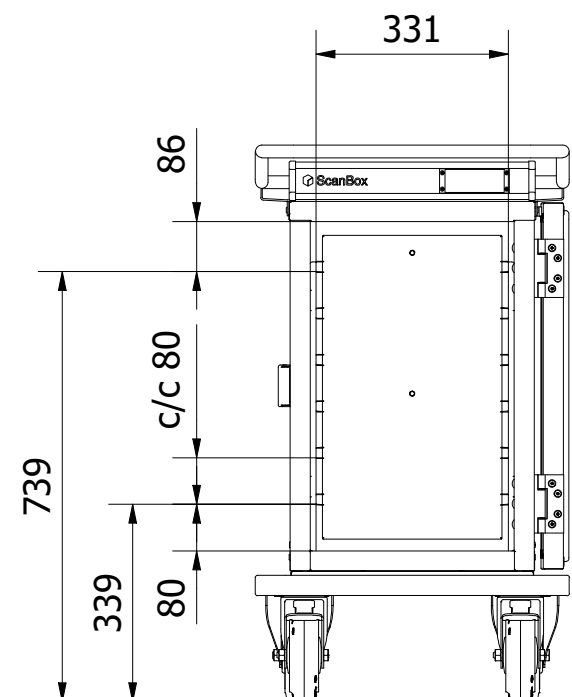

8 7 6 5 4 3 2 1

F F

A-A (1:13)

A3
 Denna ritning är Scanboxs egendom och får ej utan vårt skriftliga medgivande ändras, kopieras eller delges annan firma eller person.
 This drawing is the property of ScanBox and shall not without our written consent in any way be altered, copied or communicated to any other company or person.

| | | | | | | |
|---|-------------------|-------------|------|--|--------------------|------------------|
| Tol. unless noted: ISO 2768-cl. Sharp edges broken | Designed by ZD | Approved by | Date | Material | Date 2024-02-12 | Scale 1:13 |
| ScanBox | | | | Description Ergo Line HS06 | | Customer part nr |
| | | | | Drawing nr / Art.nr. ELSHS06AA0E1R0SA | | Revision 000 |