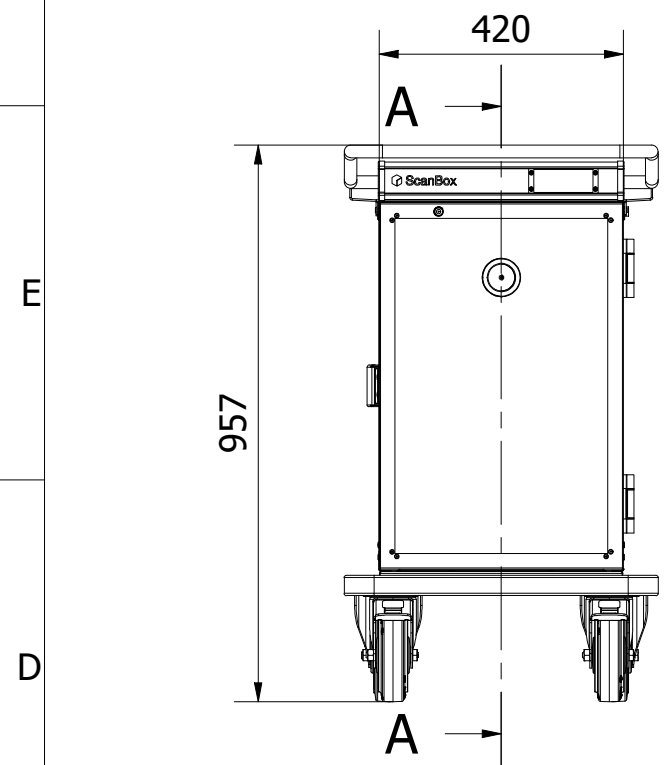

8 7 6 5 4 3 2 1

F F

A-A (1:13)

A3
 Denna ritning är Scanboxs egendom och får ej utan vårt skriftliga medgivande ändras, kopieras eller delges annan firma eller person.
 This drawing is the property of ScanBox and shall not without our written consent in any way be altered, copied or communicated to any other company or person.

| | | | | | | |
|---|-------------------|-------------|------|--|--------------------|------------------|
| Tol. unless noted: ISO 2768-cl. Sharp edges broken | Designed by ZD | Approved by | Date | Material | Date 2024-02-12 | Scale 1:13 |
| ScanBox | | | | Description Ergo Line HS06 | | Customer part nr |
| | | | | Drawing nr / Art.nr. ELSHS06AA0E1R0SA | | Revision 000 |