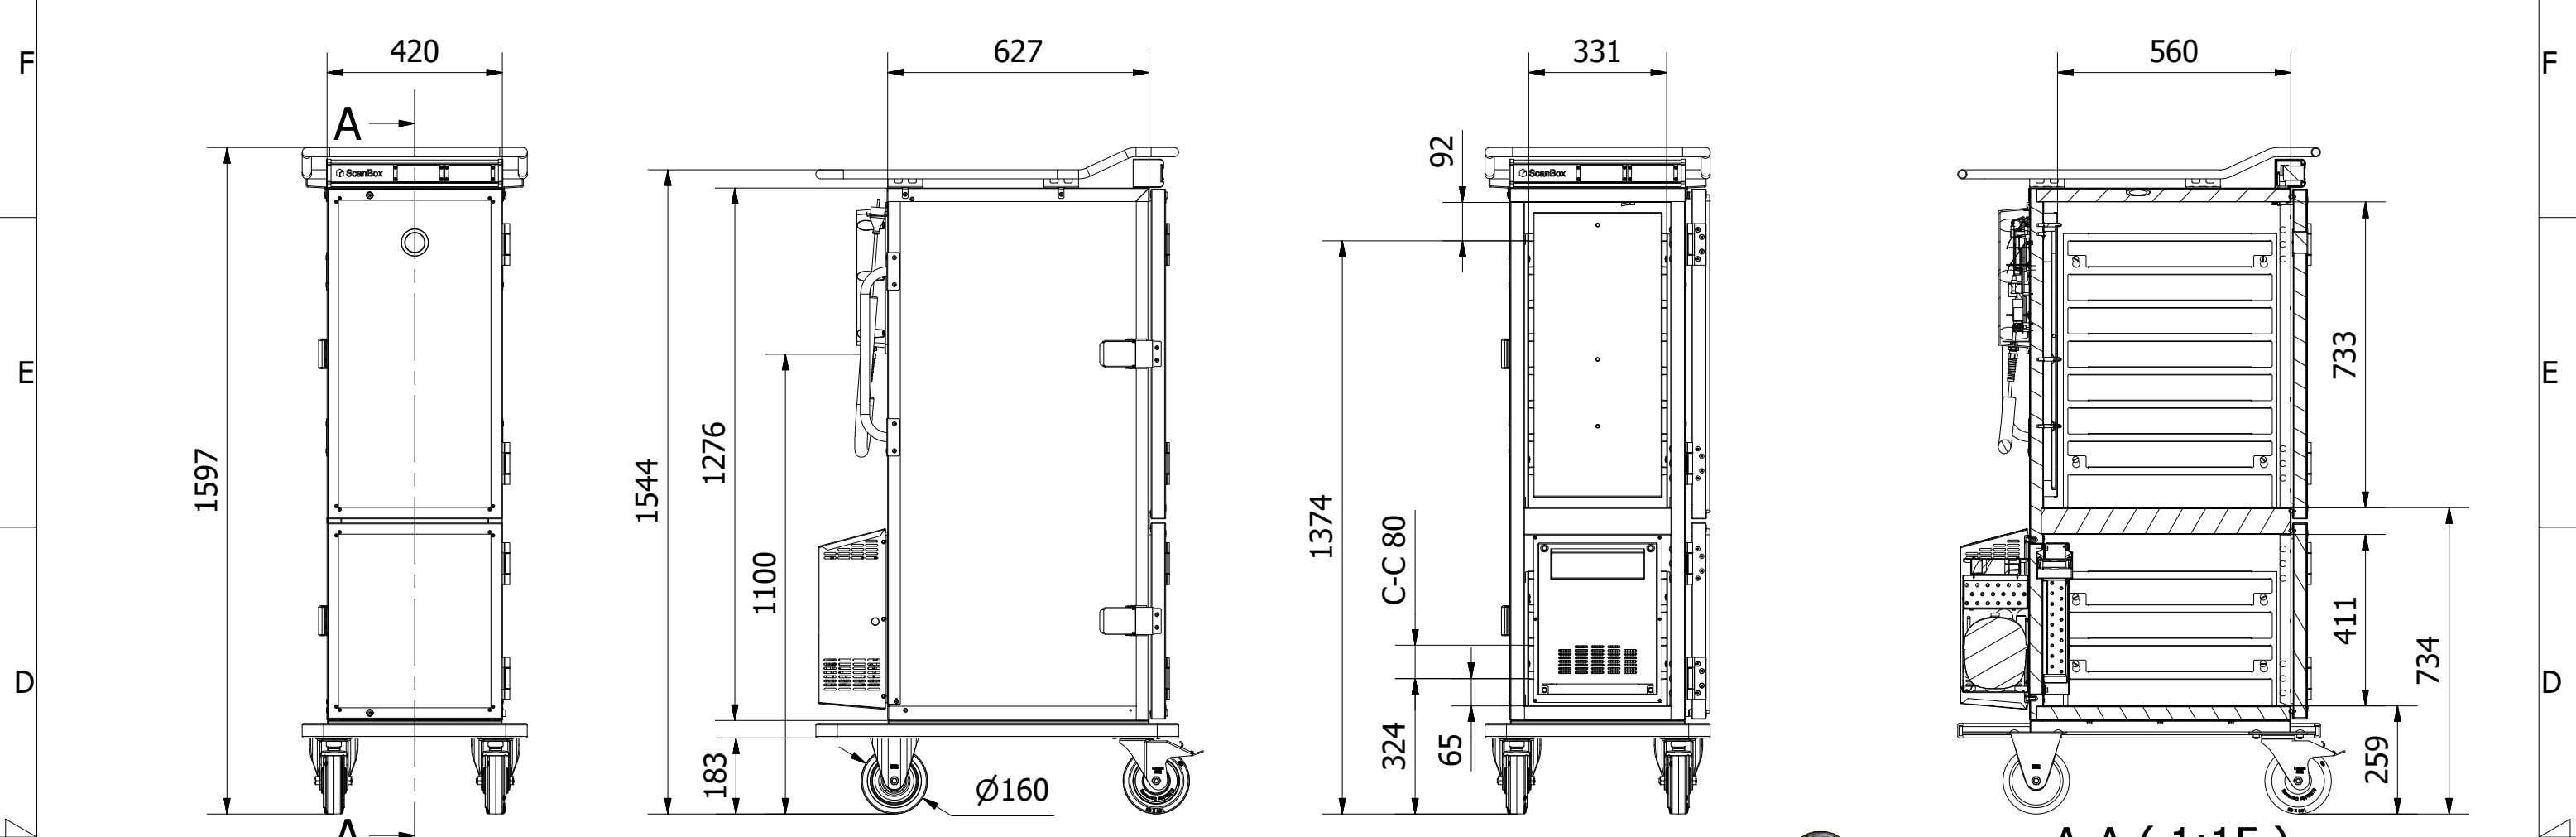

8 7 6 5 4 3 2 1

F F F F F F F F F F

C B B B B B B B B B

A A3

Denna ritning är Scanbox egendom och får ej utan vårt skriftliga medgivande ändras, kopieras eller delges annan firma eller person.  
This drawing is the property of ScanBox and shall not without our written consent in any way be altered, copied or communicated to any other company or person.

Tol. unless noted: ISO 2768-cl. Sharp edges broken	Designed by BL	Approved by	Date	Material	Date 2020-11-12	Scale 1:15
<b>ScanBox</b>				Description Ergo Line Combo CC04+HS08		Customer part nr
				Drawing nr / Art.nr. ELCCS48AA0E1R1SA		Revision 000
						Sheet 1 / 1