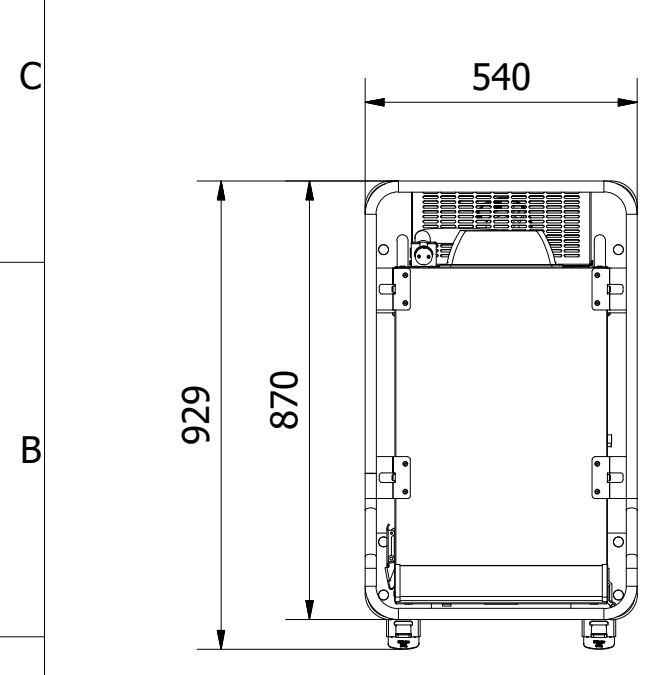

8 7 6 5 4 3 2 1

F F F F F F F F F F

C B B B B B B B B B

A A3

Denna ritning är Scanbox egendom och får ej utan vårt skriftliga medgivande ändras, kopieras eller delges annan firma eller person.  
This drawing is the property of ScanBox and shall not without our written consent in any way be altered, copied or communicated to any other company or person.

Tol. unless noted: ISO 2768-cl. Sharp edges broken	Designed by BL	Approved by	Date	Material	Date 2020-11-12	Scale 1:15
<b>ScanBox</b>				Description Ergo Line Combo CC04+HS08		Customer part nr
				Drawing nr / Art.nr. ELCCS48AA0E1R1SA		Revision 000
						Sheet 1 / 1