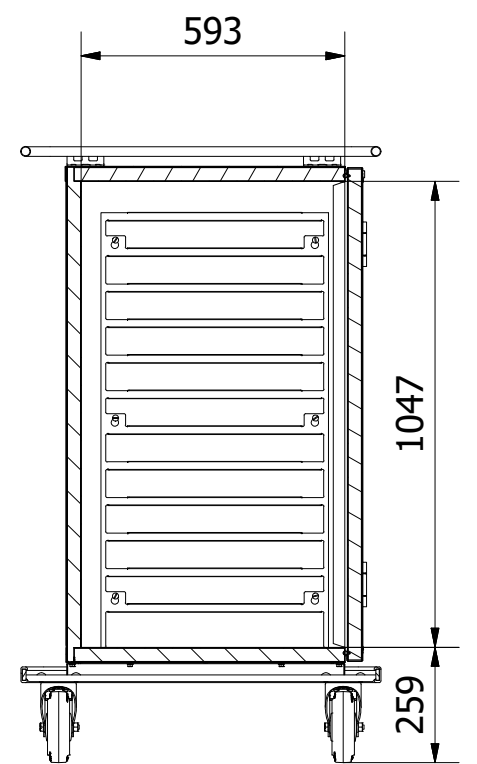

8 7 6 5 4 3 2 1

F F

E E

D D

C C

B B

A A

B-B (1:17)