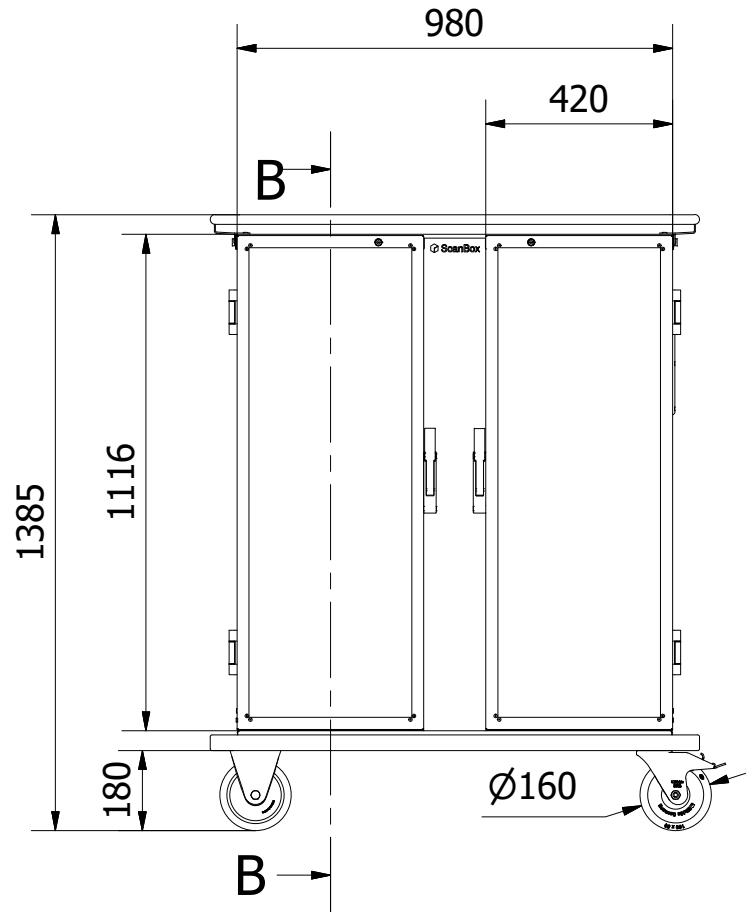

8 7 6 5 4 3 2 1

F F

E E

D D

C C

B B

A A

B-B (1:17)