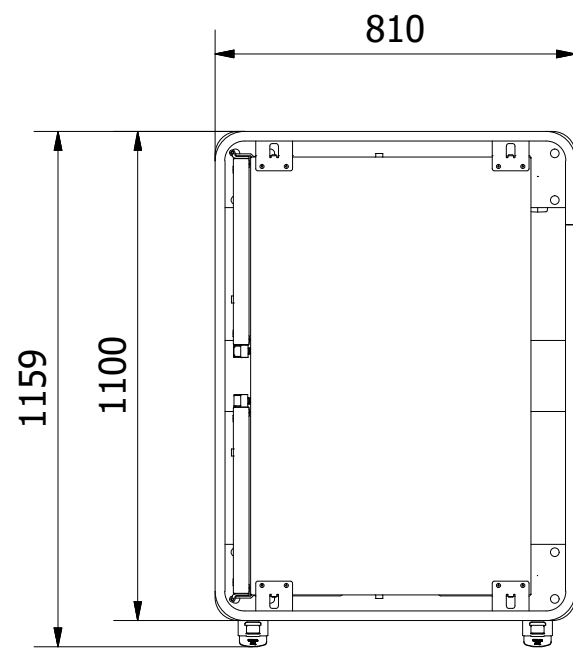

Denna ritning är Scanboxs egendom och får ej utan vårt skriftliga medgivande ändras, kopieras eller delges annan firma eller person.
This drawing is the property of ScanBox and shall not without our written consent in any way be altered, copied or communicated to any other company or person.

Tol. unless noted: ISO 2768-cl. Sharp edges broken	Designed by BL	Approved by	Date	Material	Date 2021-02-05	Scale 1:17
ScanBox					Description Ergo Line Duo NE12+NE12	
					Drawing nr / Art.nr. ELDNN12AB0E1R3SA	
					Revision 000	Sheet 1 / 1

8 7 6 5 4 3 2 1