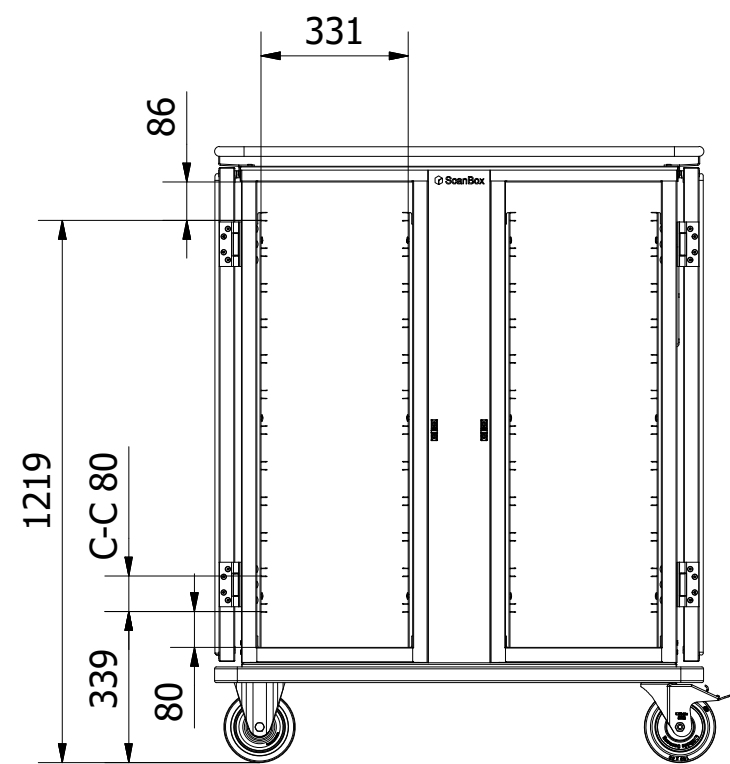

8 7 6 5 4 3 2 1

F F

E E

D D

C C

B B

A A

B-B (1:17)