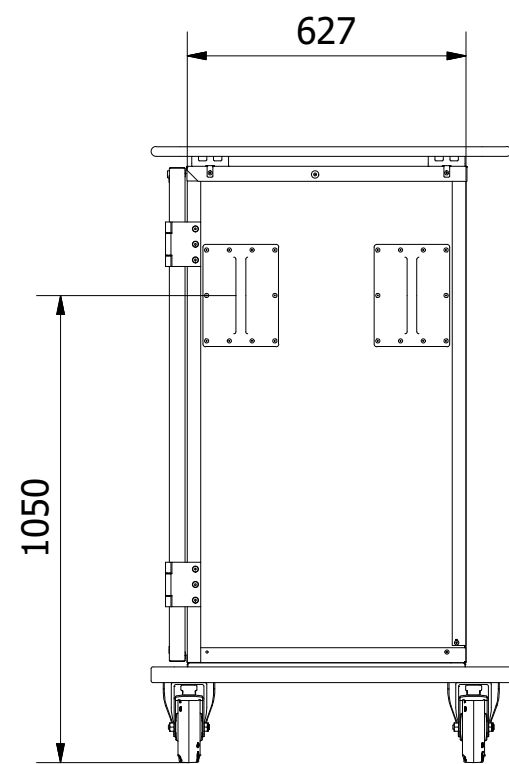

8 7 6 5 4 3 2 1

F F

E E

D D

C C

B B

A A

B-B (1:17)