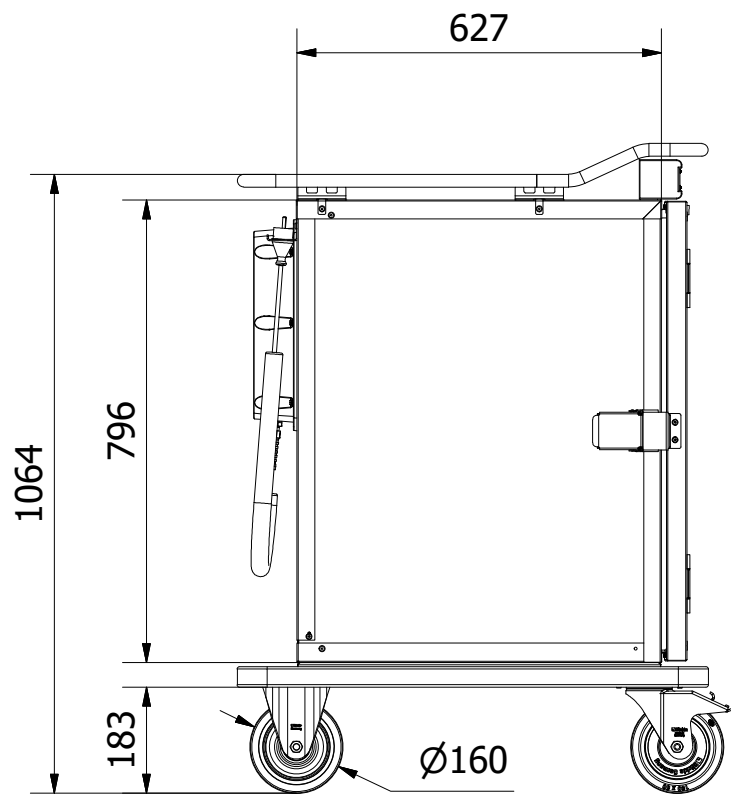

8 7 6 5 4 3 2 1

F F

E E

D D

C C

B B

A A

A3

A-A (1:13)