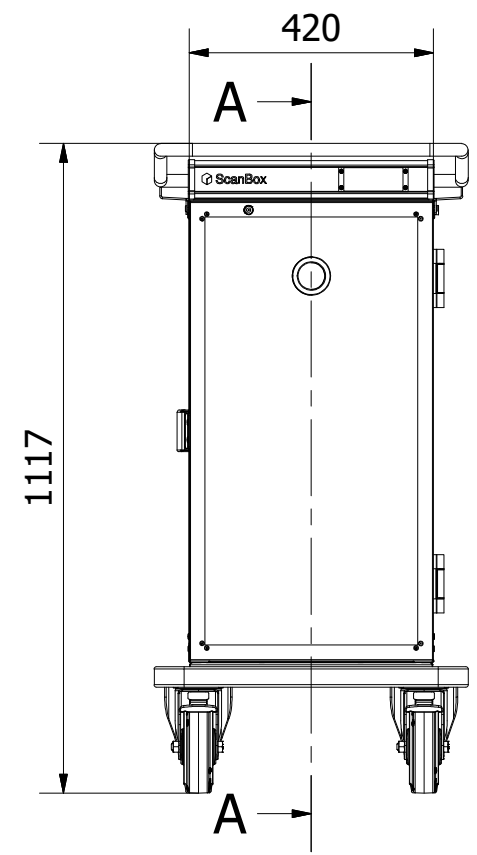

8 7 6 5 4 3 2 1

F F

E E

D D

C C

B B

A A

A3

A-A (1:13)