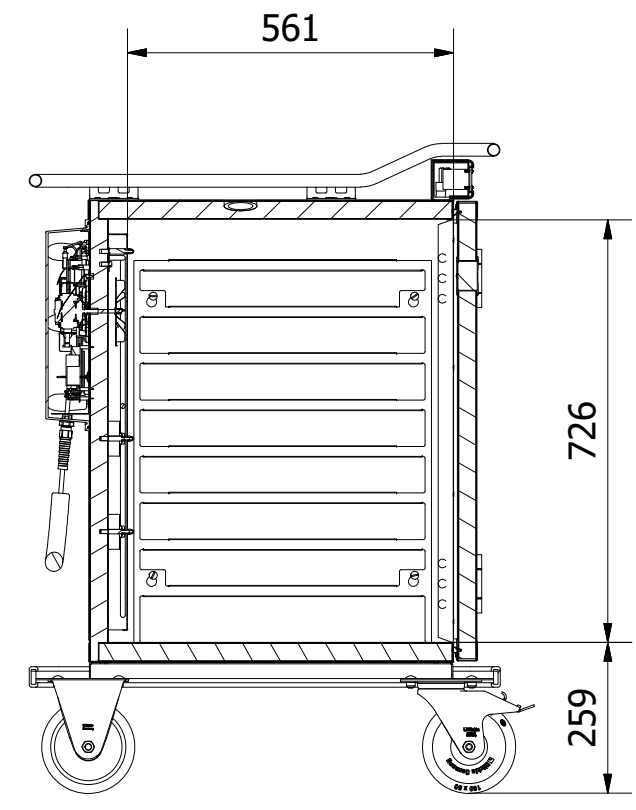

8 7 6 5 4 3 2 1

F F

E E

D D

C C

B B

A A

A3

A-A (1:13)