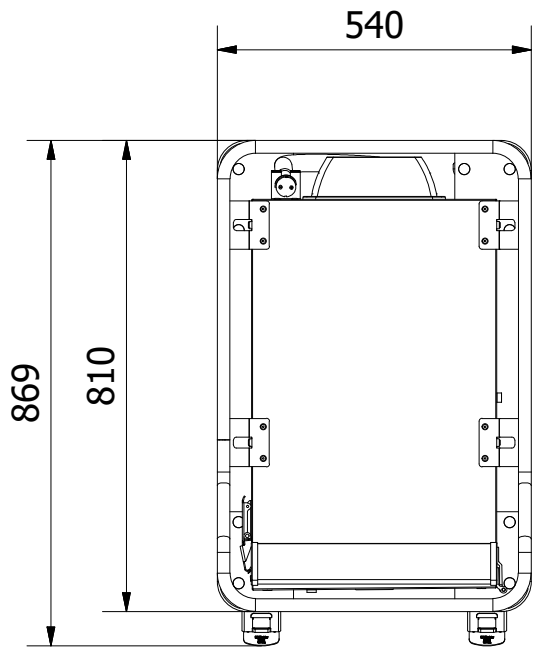

Denna ritning är Scanboxs egendom och får ej utan vårt skriftliga medgivande ändras, kopieras eller delges annan firma eller person.
This drawing is the property of ScanBox and shall not without our written consent in any way be altered, copied or communicated to any other company or person.

Tol. unless noted: ISO 2768-cl. Sharp edges broken	Designed by BL	Approved by	Date	Material	Date 2020-11-04	Scale 1:13
ScanBox				Description Ergo Line HF08		Customer part nr
				Drawing nr / Art.nr. ELSHF08AA0E1R0SA		Revision 000
						Sheet 1 / 1

8 7 6 5 4 3 2 1