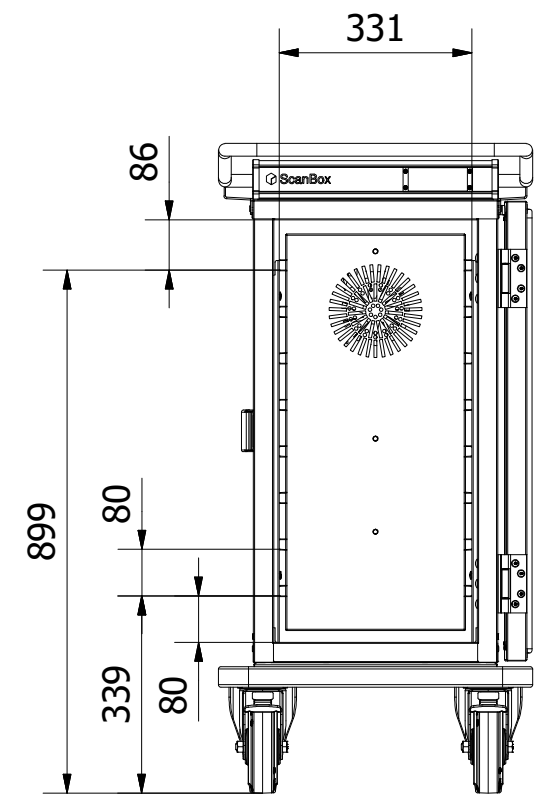

8 7 6 5 4 3 2 1

F F

E E

D D

C C

B B

A A

A3

A-A (1:13)