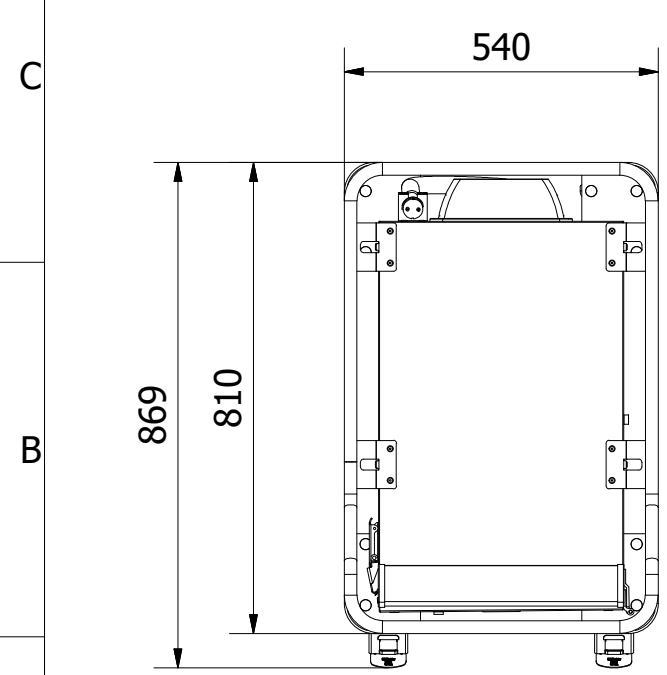

A-A (1:13)

A3
 Denna ritning är Scanboxs egendom och får ej utan vårt skriftliga medgivande ändras, kopieras eller delges annan firma eller person.
 This drawing is the property of ScanBox and shall not without our written consent in any way be altered, copied or communicated to any other company or person.

Tol. unless noted: ISO 2768-cl. Sharp edges broken	Designed by BL	Approved by	Date	Material	Date 2020-11-03	Scale 1:13
ScanBox				Description Ergo Line HS08		Customer part nr
				Drawing nr / Art.nr. ELSHS08AA0E1R0SA		Revision 000