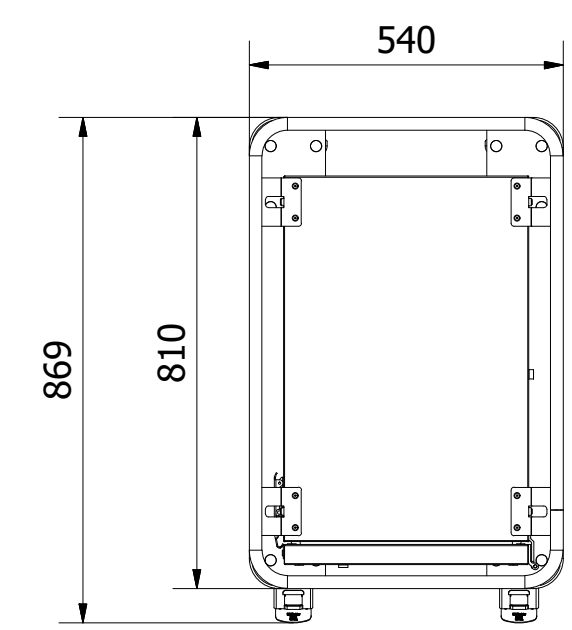

8 7 6 5 4 3 2 1

F F

E E

D D

C C

B B

A A

A-A (1:13)

Denna ritning är Scanboxs egendom och får ej utan vårt skriftliga medgivande ändras, kopieras eller delges annan firma eller person.
This drawing is the property of ScanBox and shall not without our written consent in any way be altered, copied or communicated to any other company or person.

Tol. unless noted: ISO 2768-cl. Sharp edges broken	Designed by BL	Approved by	Date	Material	Date 2020-12-08	Scale 1:13
ScanBox				Description Ergo Line NE10		Customer part nr
				Drawing nr / Art.nr. ELSNE10AA0E1R0SA		Revision 000
						Sheet 1 / 1

8 7 6 5 4 3 2 1