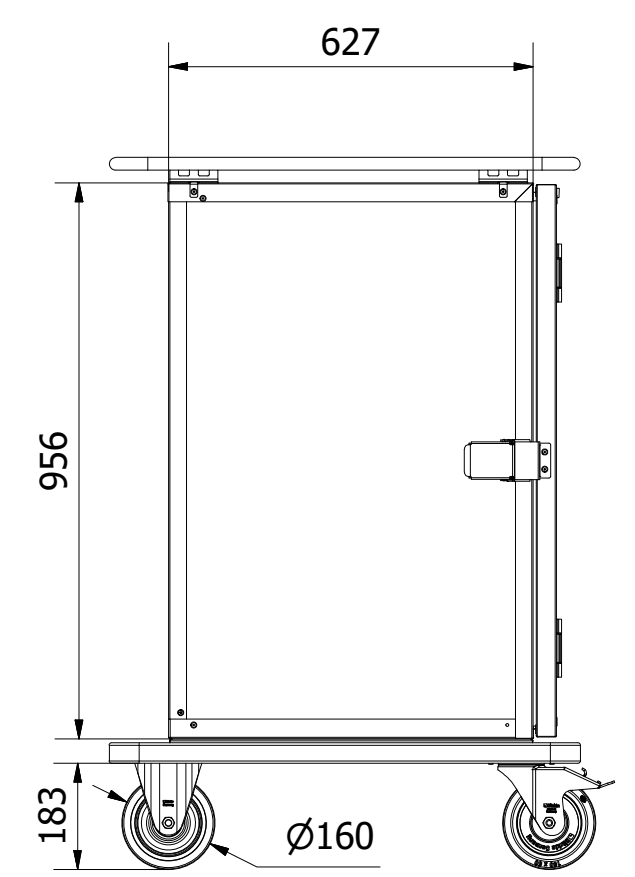

8 7 6 5 4 3 2 1

F F

E E

D D

C C

B B

A A

A-A (1:13)

Denna ritning är Scanboxs egendom och får ej utan vårt skriftliga medgivande ändras, kopieras eller delges annan firma eller person.
This drawing is the property of ScanBox and shall not without our written consent in any way be altered, copied or communicated to any other company or person.

Tol. unless noted: ISO 2768-cl. Sharp edges broken	Designed by BL	Approved by	Date	Material	Date 2020-12-08	Scale 1:13
ScanBox				Description Ergo Line NE10		Customer part nr
				Drawing nr / Art.nr. ELSNE10AA0E1R0SA		Revision 000
						Sheet 1 / 1

8 7 6 5 4 3 2 1