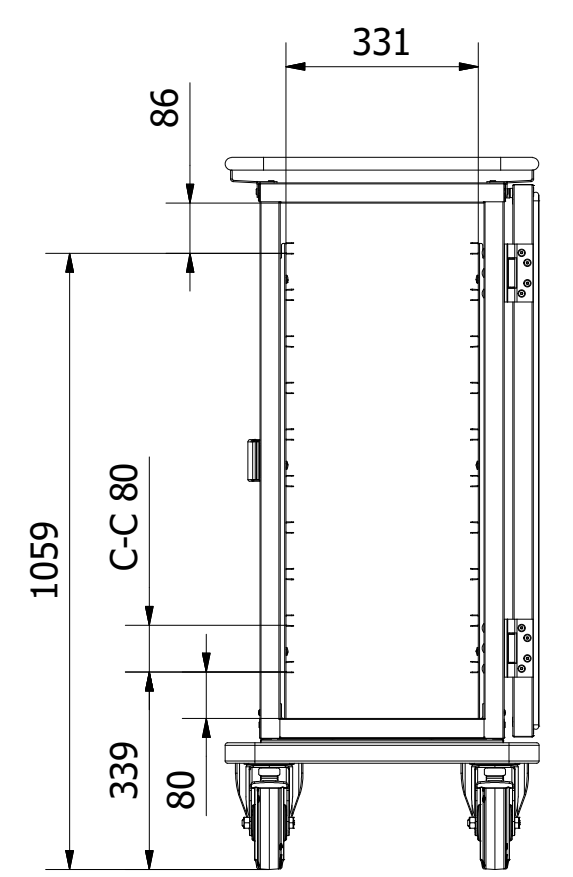

8 7 6 5 4 3 2 1

F F

E E

D D

C C

B B

A A

A-A (1:13)

Tol. unless noted: ISO 2768-cl. Sharp edges broken	Designed by BL	Approved by	Date	Material	Date 2020-12-08	Scale 1:13
ScanBox				Description Ergo Line NE10		Customer part nr
				Drawing nr / Art.nr. ELSNE10AA0E1R0SA		Revision 000
						Sheet 1 / 1