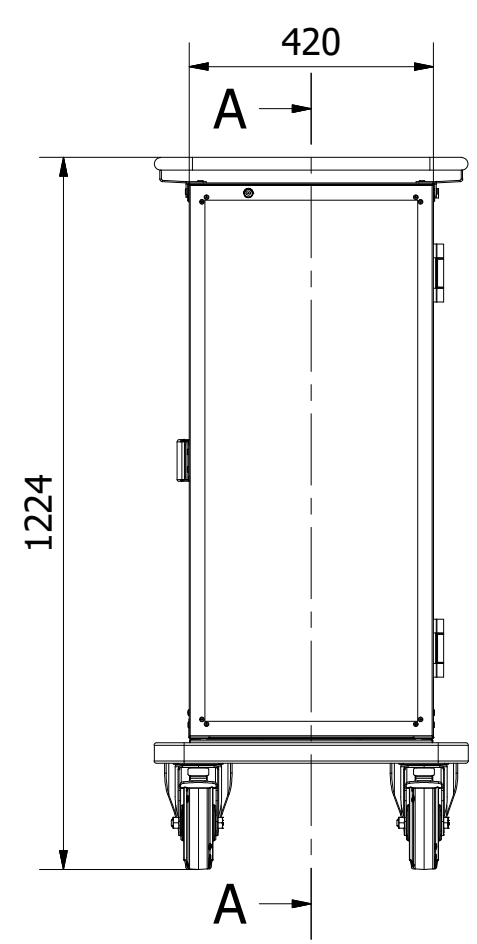

8 7 6 5 4 3 2 1

F F

E E

D D

C C

B B

A A

A-A (1:13)

Denna ritning är Scanboxs egendom och får ej utan vårt skriftliga medgivande ändras, kopieras eller delges annan firma eller person.
This drawing is the property of ScanBox and shall not without our written consent in any way be altered, copied or communicated to any other company or person.

Tol. unless noted: ISO 2768-cl. Sharp edges broken	Designed by BL	Approved by	Date	Material	Date 2020-12-08	Scale 1:13
ScanBox				Description Ergo Line NE10		Customer part nr
				Drawing nr / Art.nr. ELSNE10AA0E1R0SA		Revision 000
						Sheet 1 / 1

8 7 6 5 4 3 2 1