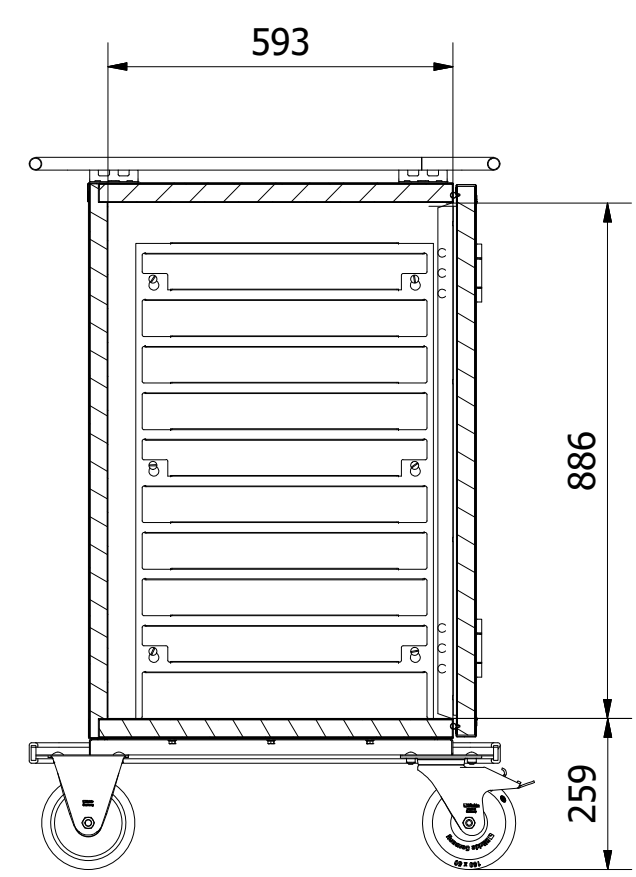

8 7 6 5 4 3 2 1

F F

E E

D D

C C

B B

A A

A-A (1:13)

Denna ritning är Scanboxs egendom och får ej utan vårt skriftliga medgivande ändras, kopieras eller delges annan firma eller person.
This drawing is the property of ScanBox and shall not without our written consent in any way be altered, copied or communicated to any other company or person.

Tol. unless noted: ISO 2768-cl. Sharp edges broken	Designed by BL	Approved by	Date	Material	Date 2020-12-08	Scale 1:13
ScanBox				Description Ergo Line NE10		Customer part nr
				Drawing nr / Art.nr. ELSNE10AA0E1R0SA		Revision 000
						Sheet 1 / 1

8 7 6 5 4 3 2 1