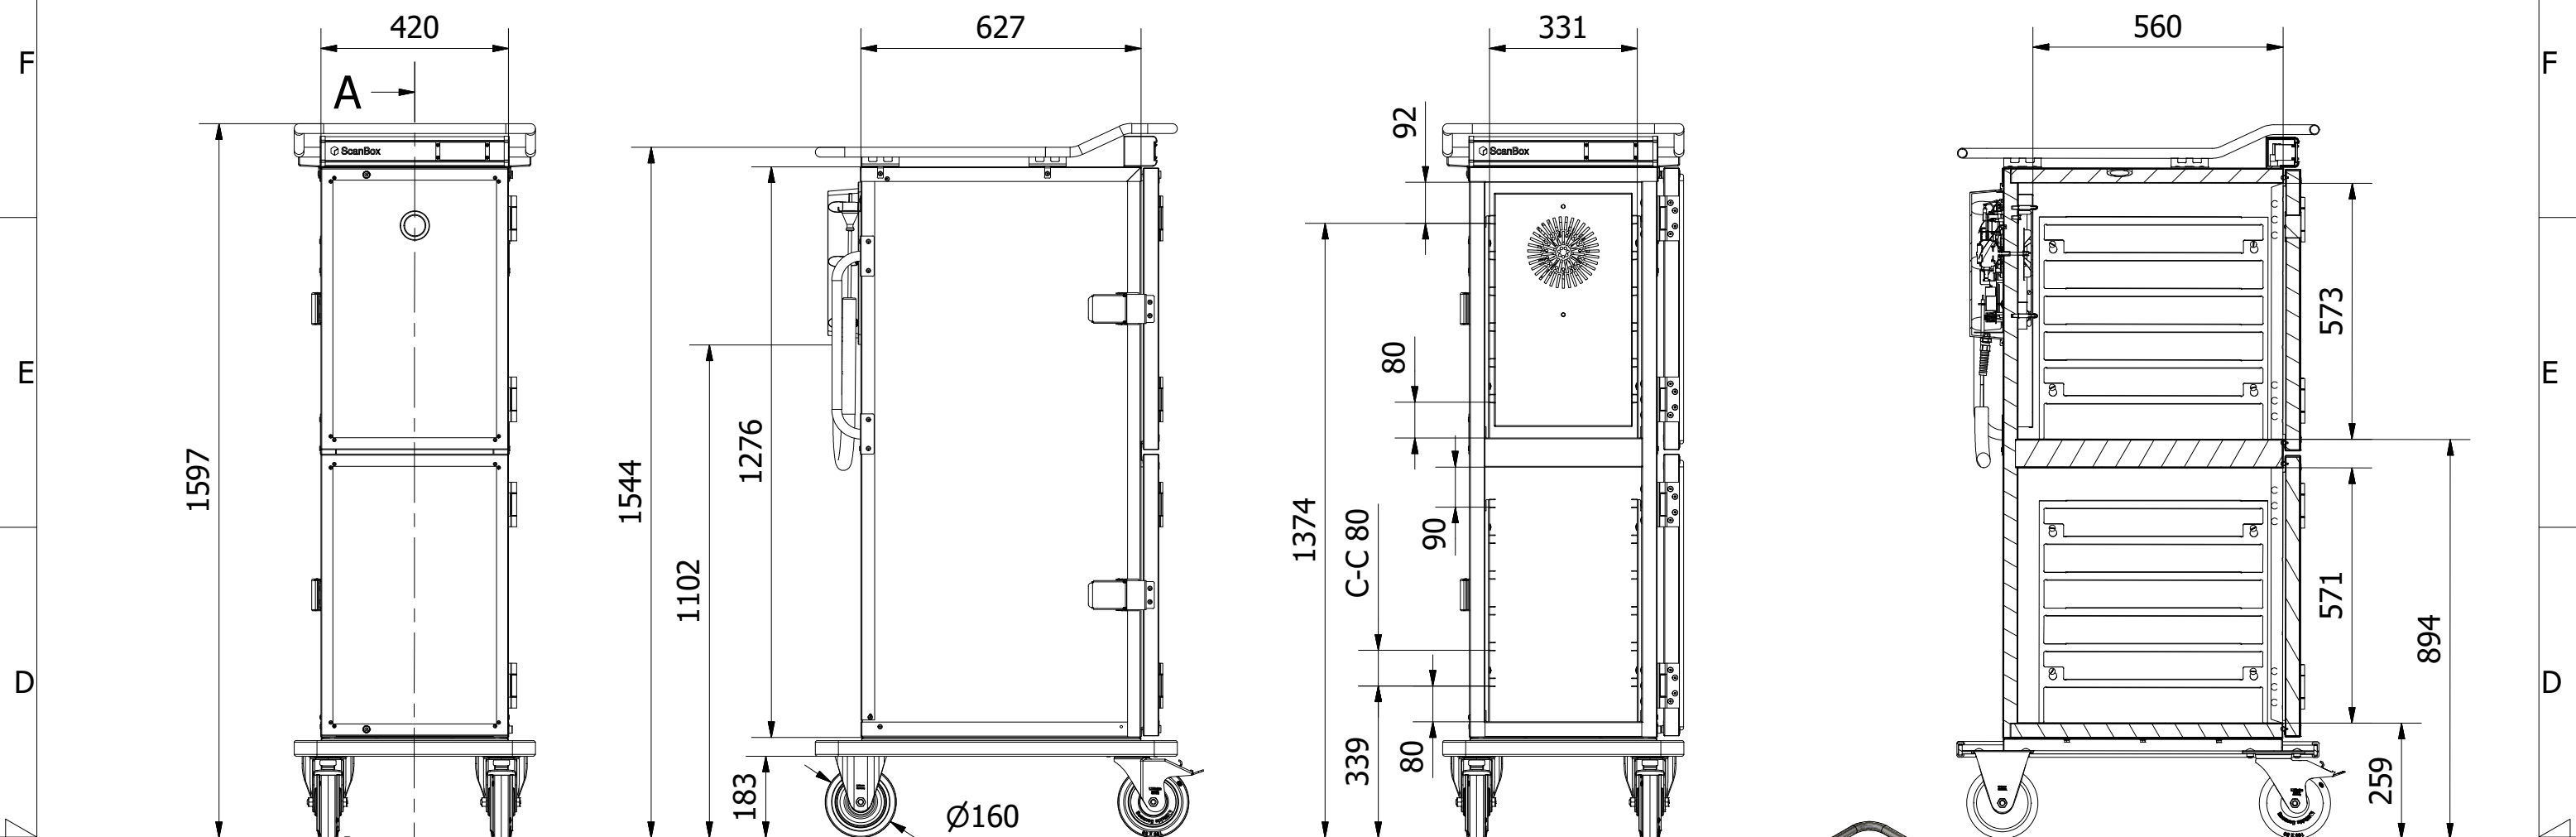

8 7 6 5 4 3 2 1

A-A (1:14)

A3
 Denna ritning är Scanboxs egendom och får ej utan vårt skriftliga medgivande ändras, kopieras eller delges annan firma eller person.
 This drawing is the property of ScanBox and shall not without our written consent in any way be altered, copied or communicated to any other company or person.

Tol. unless noted: ISO 2768-cl. Sharp edges broken	Designed by BL	Approved by	Date	Material	Date 2021-01-20	Scale 1:14
ScanBox				Description Ergo Line Combo NE06+HF06		Customer part nr
				Drawing nr / Art.nr. ELCNF66AA0E1R1SA		Revision 000