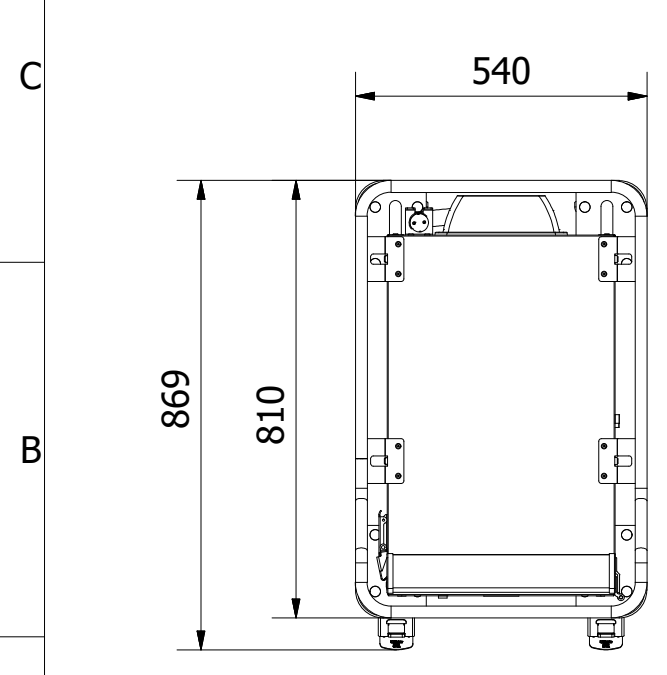

8 7 6 5 4 3 2 1

A-A (1:14)

A3
 Denna ritning är Scanboxs egendom och får ej utan vårt skriftliga medgivande ändras, kopieras eller delges annan firma eller person.
 This drawing is the property of ScanBox and shall not without our written consent in any way be altered, copied or communicated to any other company or person.

Tol. unless noted: ISO 2768-cl. Sharp edges broken	Designed by BL	Approved by	Date	Material	Date 2021-01-20	Scale 1:14
ScanBox				Description Ergo Line Combo NE06+HF06		Customer part nr
				Drawing nr / Art.nr. ELCNF66AA0E1R1SA		Revision 000