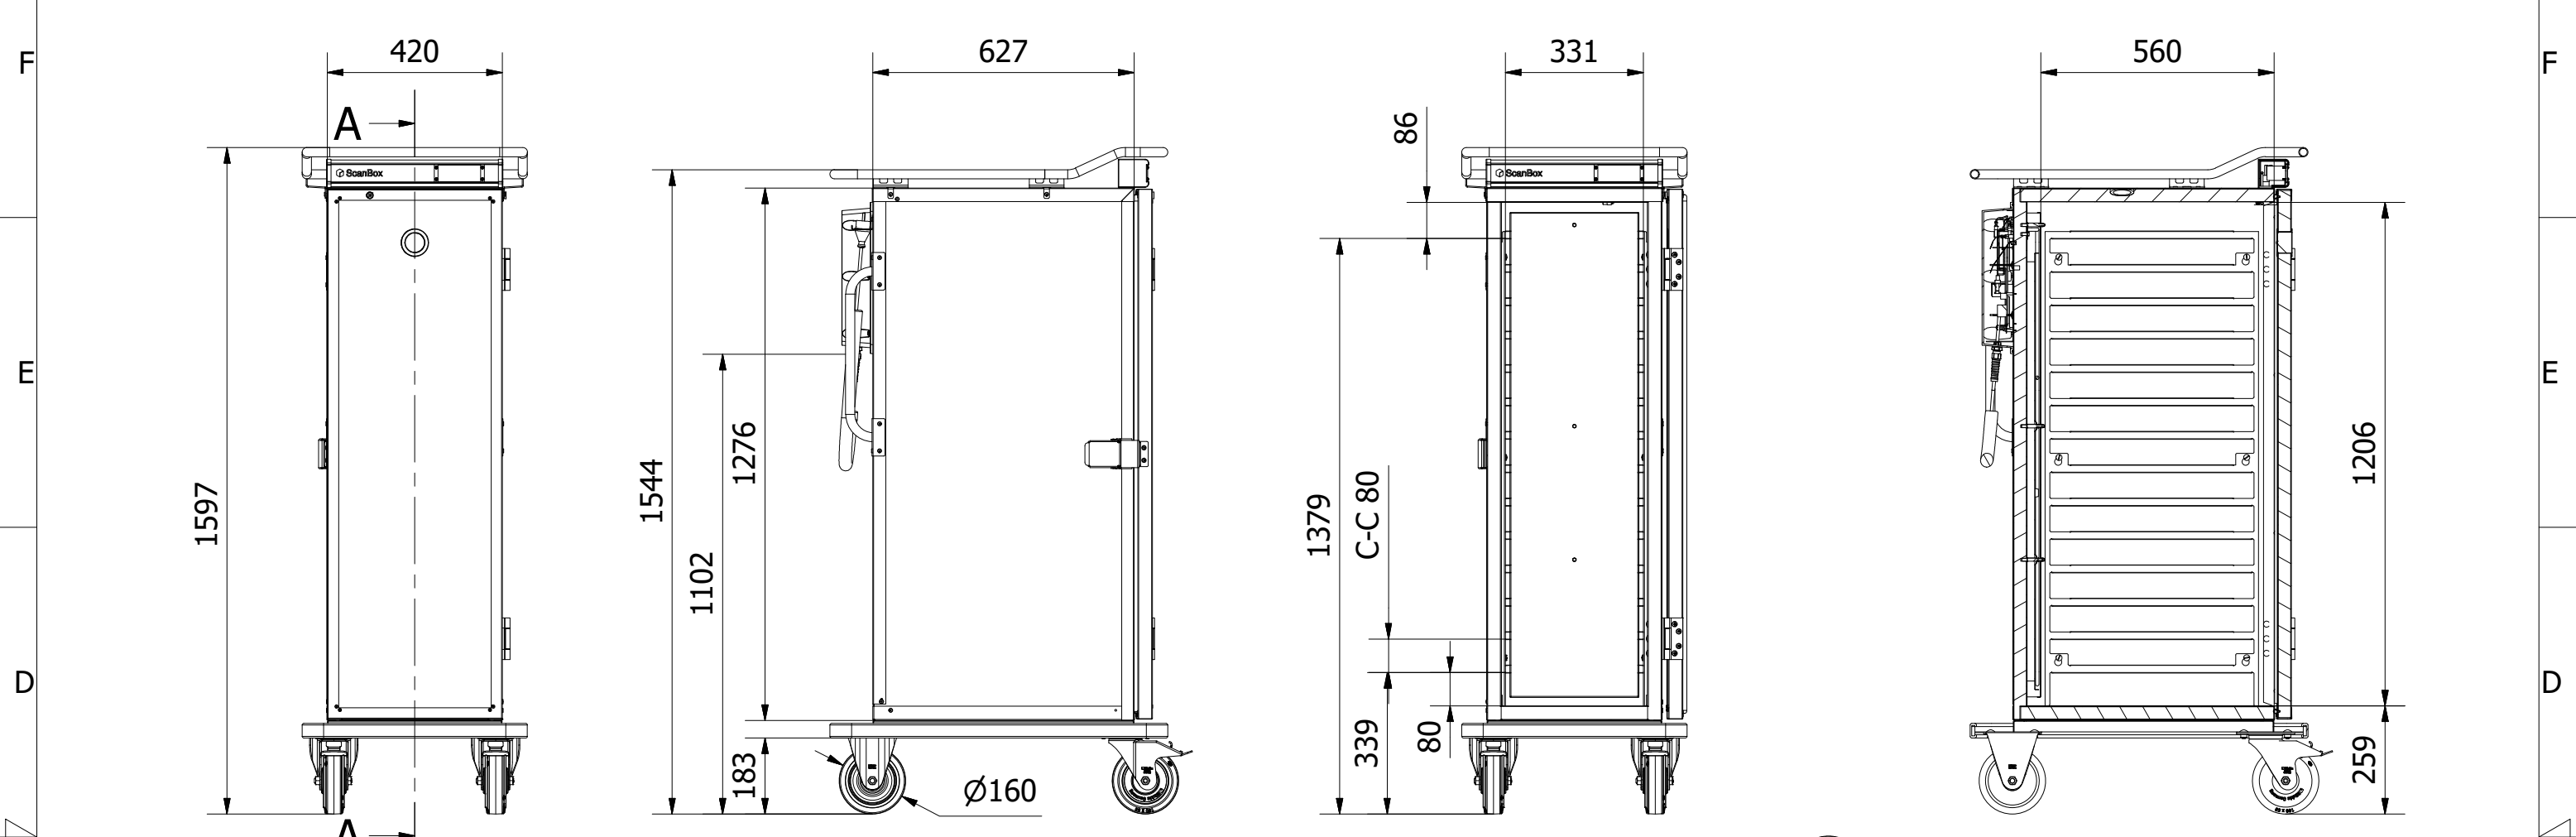

8 7 6 5 4 3 2 1

A-A (1:15)

A
A3

Denna ritning är Scanboxs egendom och får ej utan vårt skriftliga medgivande ändras, kopieras eller delges annan firma eller person.

This drawing is the property of ScanBox and shall not without our written consent in any way be altered, copied or communicated to any other company or person.

Tol. unless noted: ISO 2768-cl. Sharp edges broken	Designed by BL	Approved by	Date	Material	Date 2021-01-07	Scale 1:15
ScanBox				Description Ergo Line HS14		Customer part nr
				Drawing nr / Art.nr. ELSHS14AA0E1R1SA		Revision 000
						Sheet 1 / 1