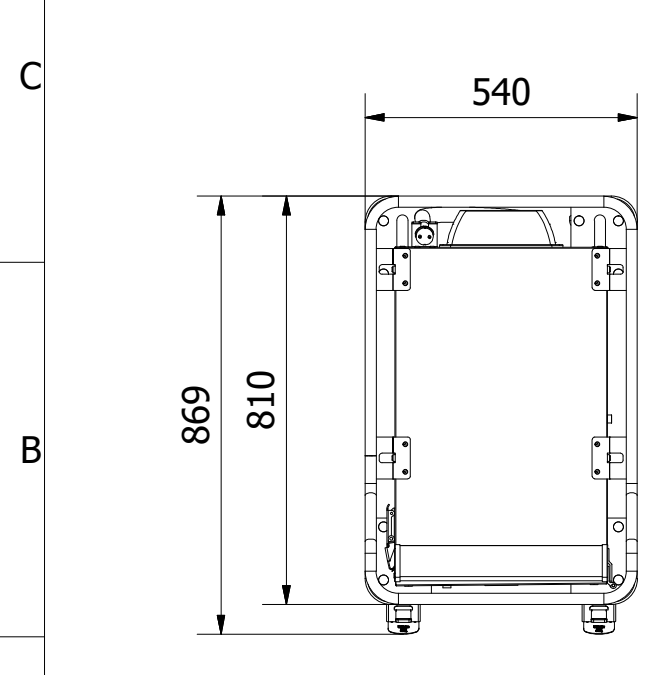

8 7 6 5 4 3 2 1

A-A (1:15)

A
A3

Denna ritning är Scanboxs egendom och får ej utan vårt skriftliga medgivande ändras, kopieras eller delges annan firma eller person.

This drawing is the property of ScanBox and shall not without our written consent in any way be altered, copied or communicated to any other company or person.

Tol. unless noted: ISO 2768-cl. Sharp edges broken	Designed by BL	Approved by	Date	Material	Date 2021-01-07	Scale 1:15
ScanBox				Description Ergo Line HS14		Customer part nr
				Drawing nr / Art.nr. ELSHS14AA0E1R1SA		Revision 000
						Sheet 1 / 1