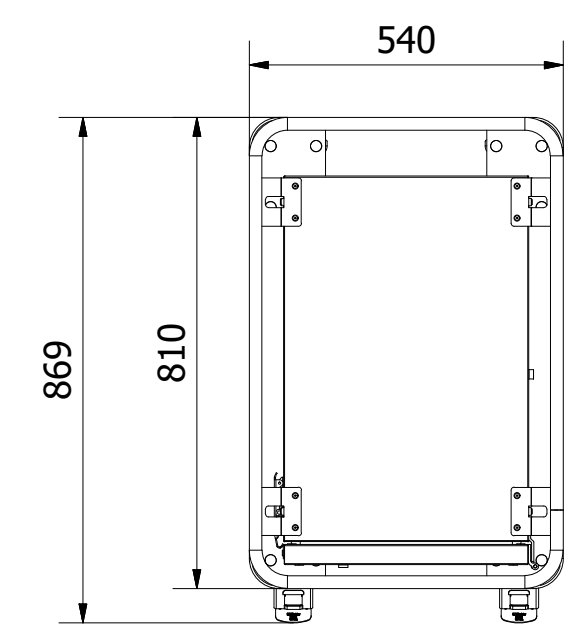

8 7 6 5 4 3 2 1

F F

E E

D D

C C

B B

A A

A3

A-A (1:13)

Denna ritning är Scanbox egendom och får ej utan vårt skriftliga medgivande ändras, kopieras eller delges annan firma eller person.
This drawing is the property of ScanBox and shall not without our written consent in any way be altered, copied or communicated to any other company or person.

Tol. unless noted: ISO 2768-cl. Sharp edges broken	Designed by BL	Approved by	Date	Material	Date 2020-12-08	Scale 1:13
ScanBox				Description Ergo Line NE08		Customer part nr
				Drawing nr / Art.nr. ELSNE08AA0E1R0SA		Revision 000
						Sheet 1 / 1