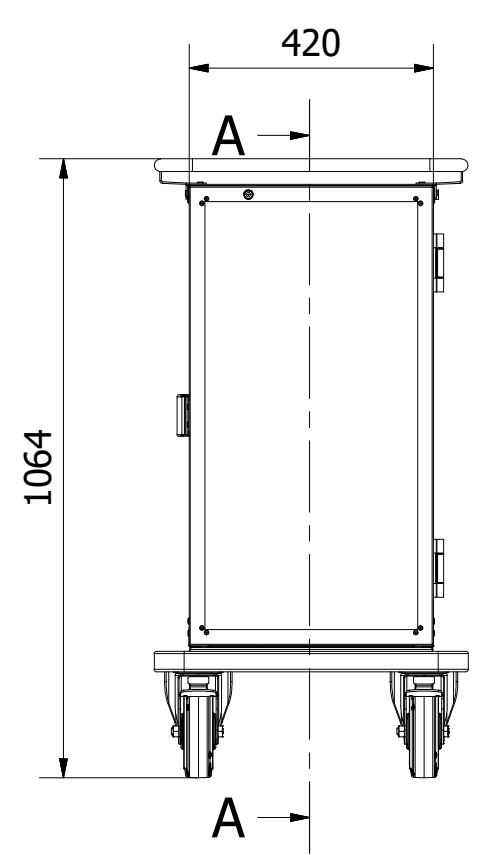

8 7 6 5 4 3 2 1

F F

E E

D D

C C

B B

A A

A3

A-A (1:13)

Denna ritning är Scanbox egendom och får ej utan vårt skriftliga medgivande ändras, kopieras eller delges annan firma eller person.
This drawing is the property of ScanBox and shall not without our written consent in any way be altered, copied or communicated to any other company or person.

Tol. unless noted: ISO 2768-cl. Sharp edges broken	Designed by BL	Approved by	Date	Material	Date 2020-12-08	Scale 1:13
ScanBox				Description Ergo Line NE08		Customer part nr
				Drawing nr / Art.nr. ELSNE08AA0E1R0SA		Revision 000
						Sheet 1 / 1