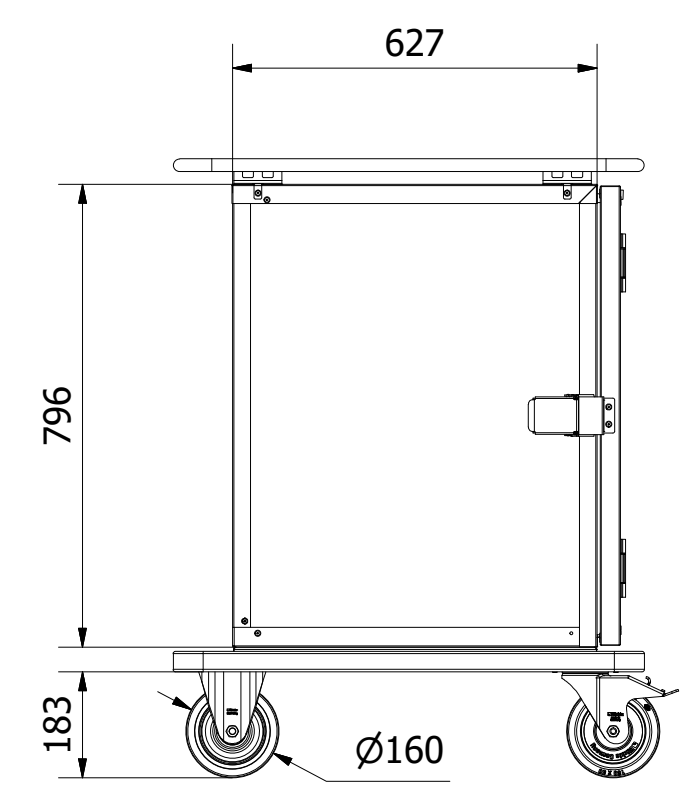

8 7 6 5 4 3 2 1

F F

E E

D D

C C

B B

A A

A3

A-A (1:13)

Denna ritning är Scanbox egendom och får ej utan vårt skriftliga medgivande ändras, kopieras eller delges annan firma eller person.
This drawing is the property of ScanBox and shall not without our written consent in any way be altered, copied or communicated to any other company or person.

Tol. unless noted: ISO 2768-cl. Sharp edges broken	Designed by BL	Approved by	Date	Material	Date 2020-12-08	Scale 1:13
ScanBox				Description Ergo Line NE08		Customer part nr
				Drawing nr / Art.nr. ELSNE08AA0E1R0SA		Revision 000
						Sheet 1 / 1