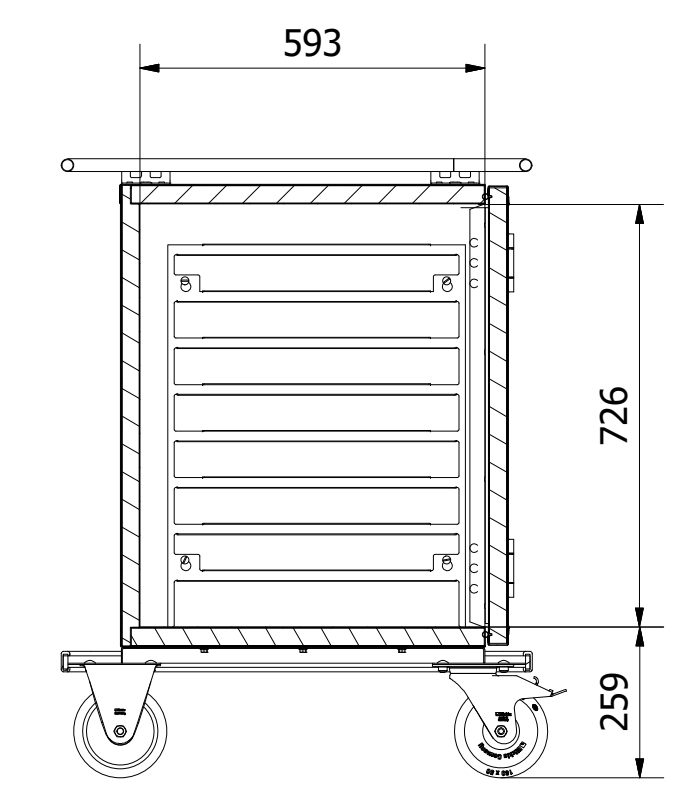

8 7 6 5 4 3 2 1

F F

E E

D D

C C

B B

A A

A3

A-A (1:13)

Denna ritning är Scanbox egendom och får ej utan vårt skriftliga medgivande ändras, kopieras eller delges annan firma eller person.
This drawing is the property of ScanBox and shall not without our written consent in any way be altered, copied or communicated to any other company or person.

Tol. unless noted: ISO 2768-cl. Sharp edges broken	Designed by BL	Approved by	Date	Material	Date 2020-12-08	Scale 1:13
ScanBox				Description Ergo Line NE08		Customer part nr
				Drawing nr / Art.nr. ELSNE08AA0E1R0SA		Revision 000
						Sheet 1 / 1