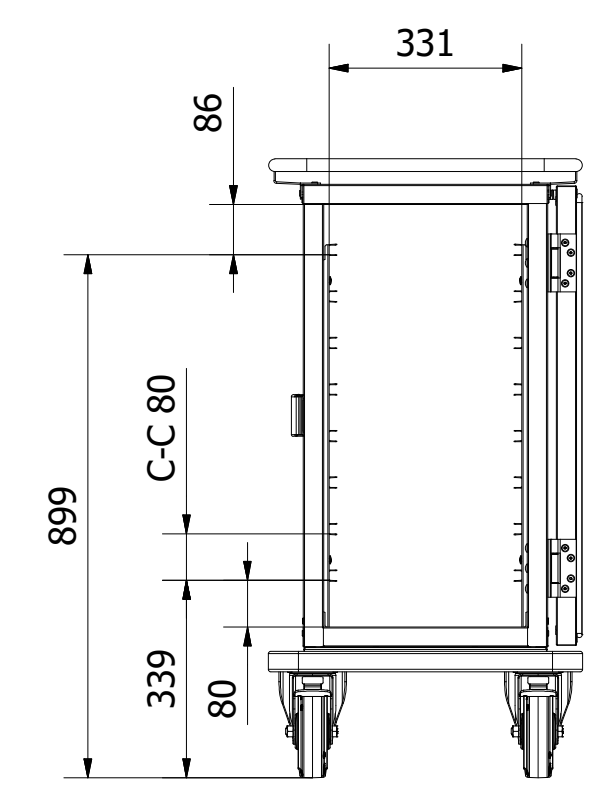

8 7 6 5 4 3 2 1

F F

E E

D D

C C

B B

A A

A3

A-A (1:13)

Denna ritning är Scanbox egendom och får ej utan vårt skriftliga medgivande ändras, kopieras eller delges annan firma eller person.
This drawing is the property of ScanBox and shall not without our written consent in any way be altered, copied or communicated to any other company or person.

Tol. unless noted: ISO 2768-cl. Sharp edges broken	Designed by BL	Approved by	Date	Material	Date 2020-12-08	Scale 1:13
ScanBox				Description Ergo Line NE08		Customer part nr
				Drawing nr / Art.nr. ELSNE08AA0E1R0SA		Revision 000
						Sheet 1 / 1