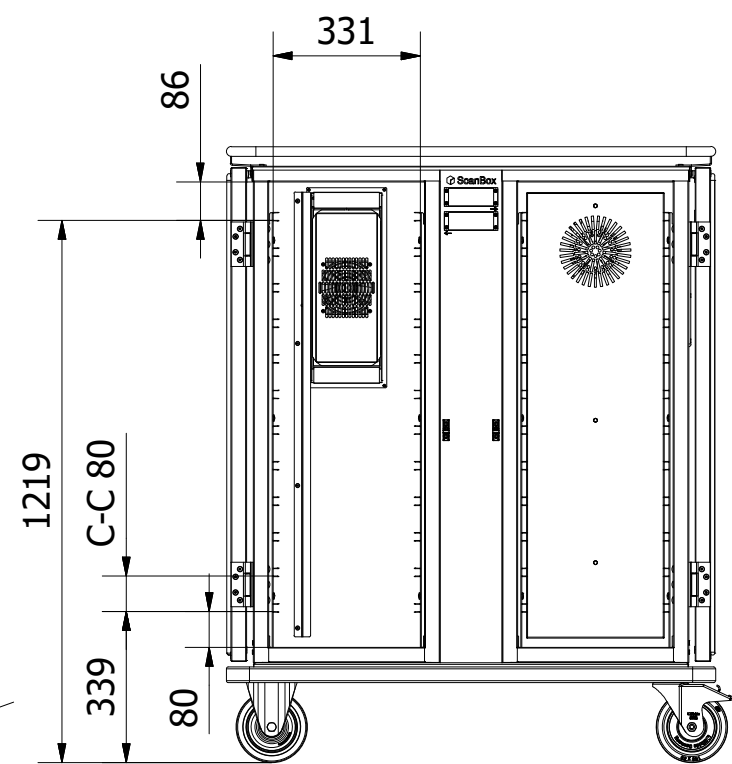

8 7 6 5 4 3 2 1

F F

E E

D D

C C

B B

A A

D-D (1:17)