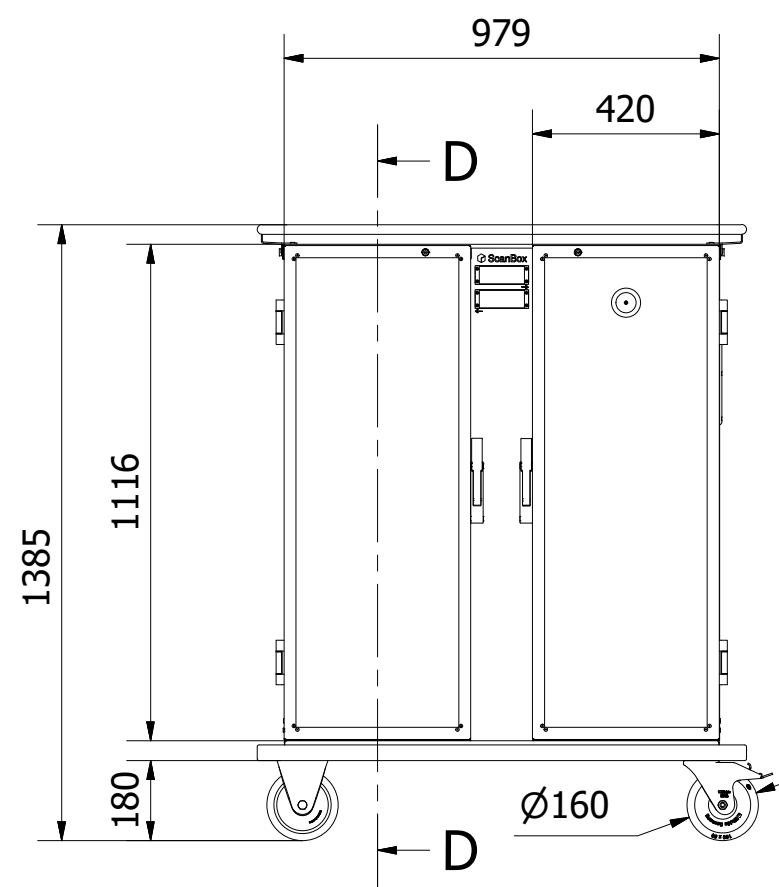

8 7 6 5 4 3 2 1

F F

E E

D D

C C

B B

A A

D-D (1:17)