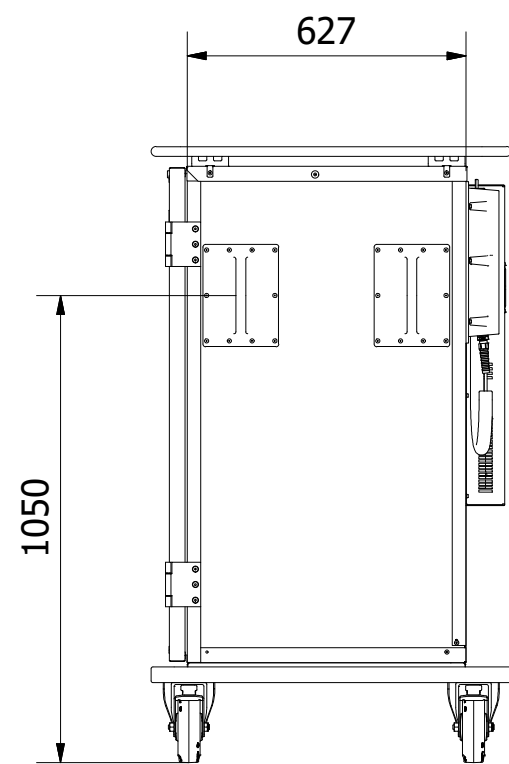

8 7 6 5 4 3 2 1

F F

E E

D D

C C

B B

A A

D-D (1:17)