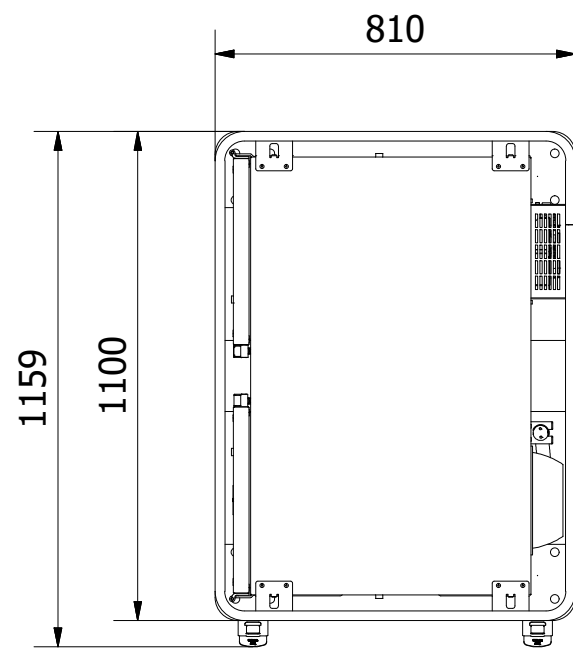

Denna ritning är Scanboxs egendom och får ej utan vårt skriftliga medgivande ändras, kopieras eller delges annan firma eller person.
This drawing is the property of ScanBox and shall not without our written consent in any way be altered, copied or communicated to any other company or person.

Tol. unless noted: ISO 2768-cl. Sharp edges broken	Designed by BL	Approved by	Date	Material	Date 2021-01-18	Scale 1:17
ScanBox					Description Ergo Line Duo CP12+HF12	
					Drawing nr / Art.nr. ELDPF12AB0E1R3SA	
					Revision 000	Sheet 1 / 1
					Customer part nr	

A3

8 7 6 5 4 3 2 1