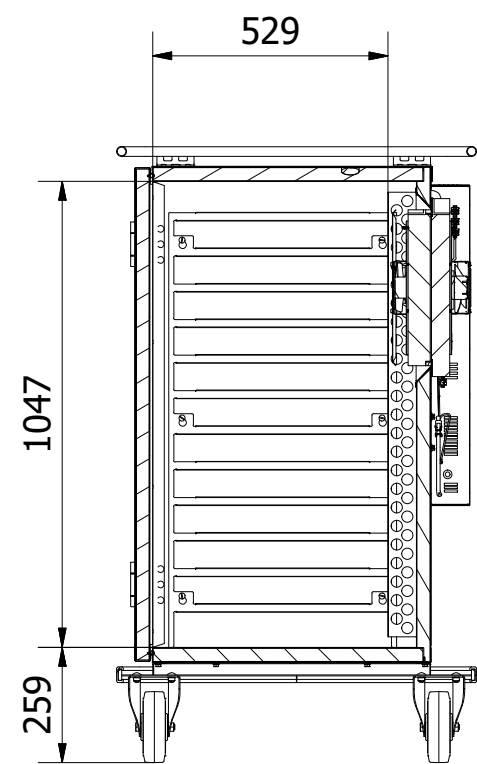

8 7 6 5 4 3 2 1

F F

E E

D D

C C

B B

A A

D-D (1:17)