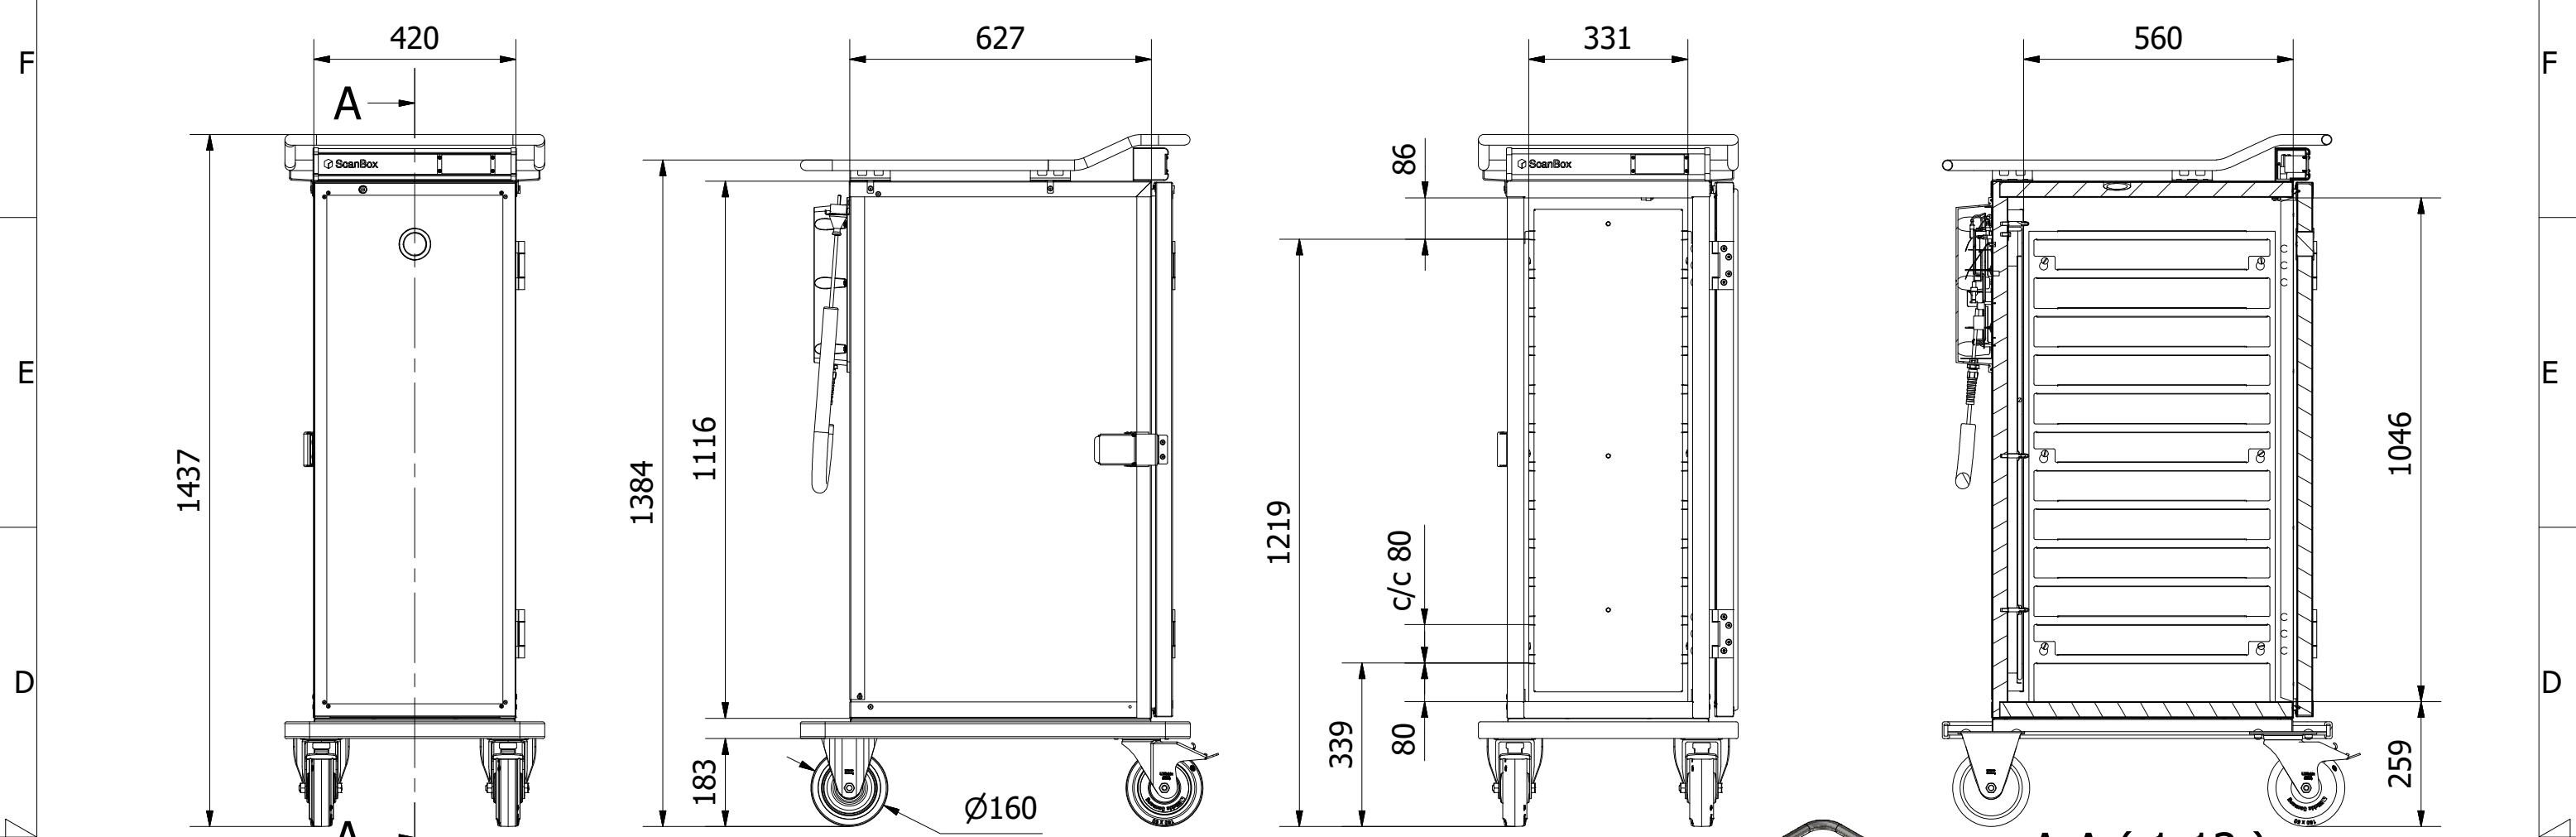

8 7 6 5 4 3 2 1

F E D C B A

A3

Denna ritning är Scanboxs egendom och får ej utan vårt skriftliga medgivande ändras, kopieras eller delges annan firma eller person.

This drawing is the property of ScanBox and shall not without our written consent in any way be altered, copied or communicated to any other company or person.

Tol. unless noted: ISO 2768-cl. Sharp edges broken	Designed by FH	Approved by	Date	Material	Date 2020-10-27	Scale 1:13
ScanBox				Description Ergo Line HS12		Customer part nr
				Drawing nr / Art.nr. ELSHS12AA0E1R0SA		Revision 000
						Sheet 1 / 1