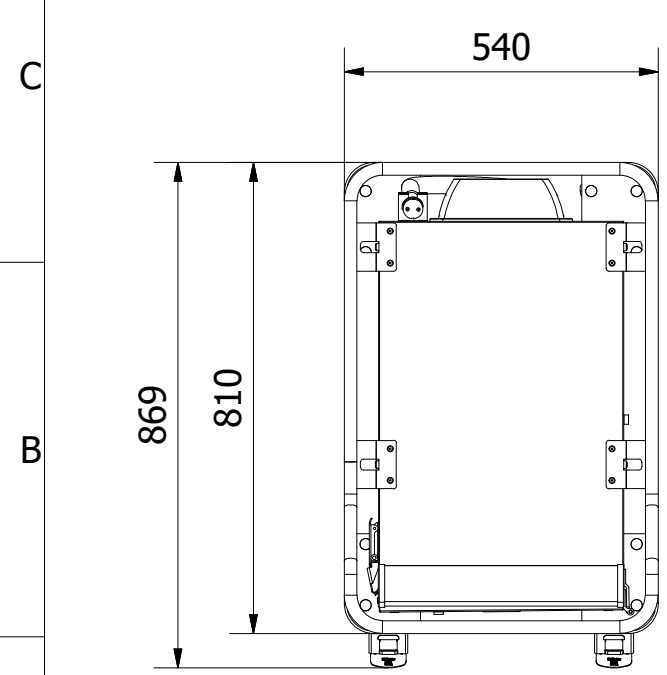

8 7 6 5 4 3 2 1

F E D C B A

A3

Denna ritning är Scanboxs egendom och får ej utan vårt skriftliga medgivande ändras, kopieras eller delges annan firma eller person.

This drawing is the property of ScanBox and shall not without our written consent in any way be altered, copied or communicated to any other company or person.

Tol. unless noted: ISO 2768-cl. Sharp edges broken	Designed by FH	Approved by	Date	Material	Date 2020-10-27	Scale 1:13
ScanBox				Description Ergo Line HS12		Customer part nr
				Drawing nr / Art.nr. ELSHS12AA0E1R0SA		Revision 000
						Sheet 1 / 1