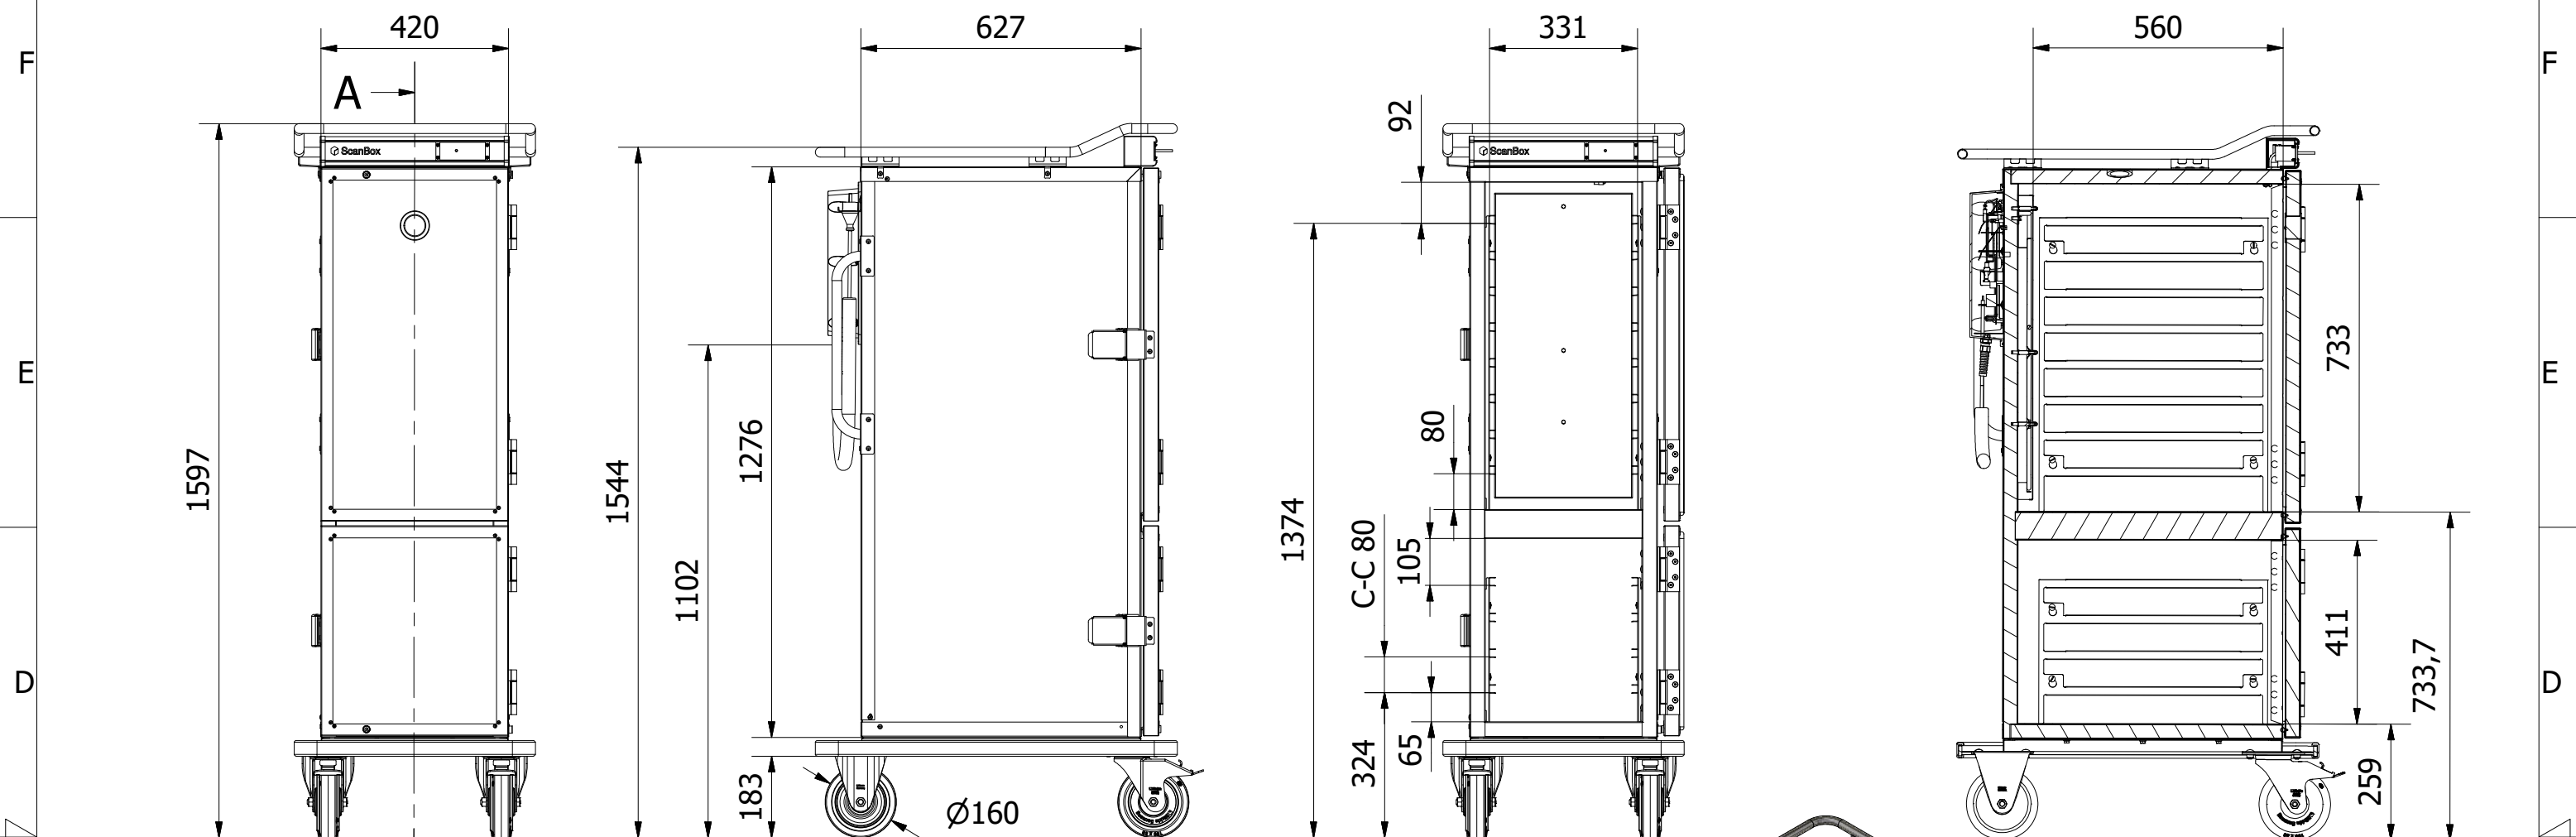

8 7 6 5 4 3 2 1

A-A (1:14)

F
E
D
C
B
A

Denna ritning är Scanboxs egendom och får ej utan vårt skriftliga medgivande ändras, kopieras eller delges annan firma eller person.
This drawing is the property of ScanBox and shall not without our written consent in any way be altered, copied or communicated to any other company or person.

Tol. unless noted: ISO 2768-cl. Sharp edges broken	Designed by BL	Approved by	Date	Material	Date 2021-01-20	Scale 1:14
ScanBox				Description Ergo Line Combo NE04+HS08		Customer part nr
				Drawing nr / Art.nr. ELCNS48AA0E1R1SA		Revision 000