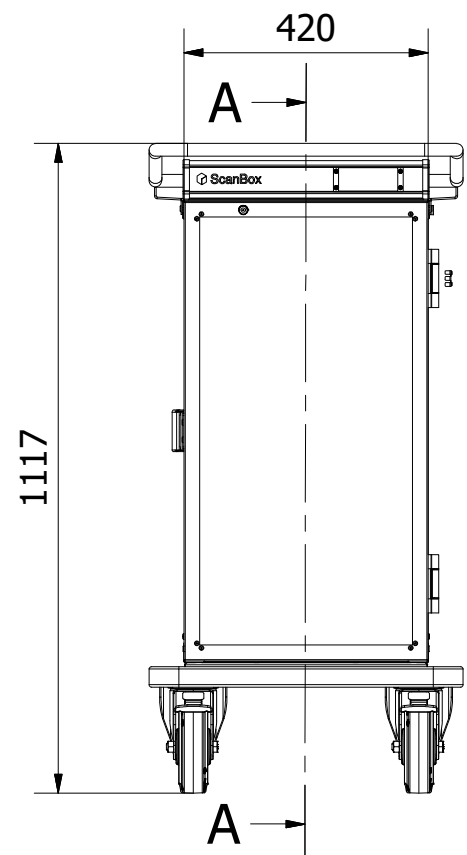

8 7 6 5 4 3 2 1

F F

E E

D D

C C

B B

A A

A3

A-A (1:13)