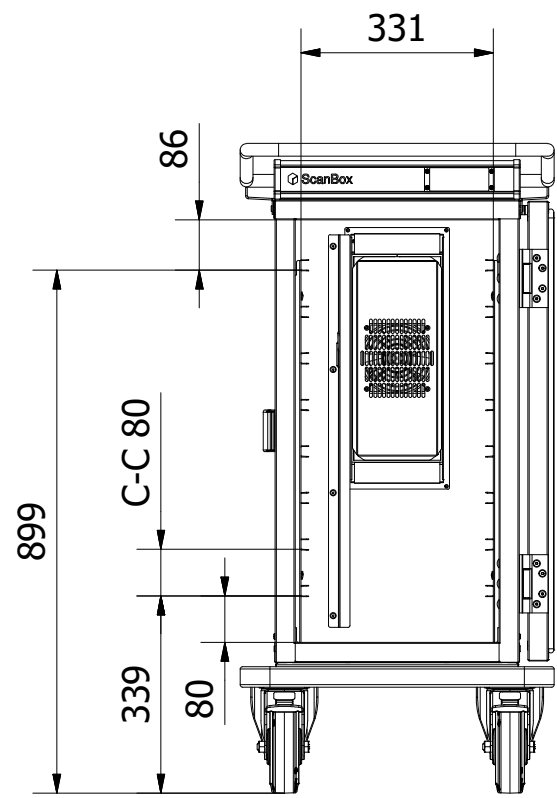

8 7 6 5 4 3 2 1

F F

E E

D D

C C

B B

A A

A3

A-A (1:13)