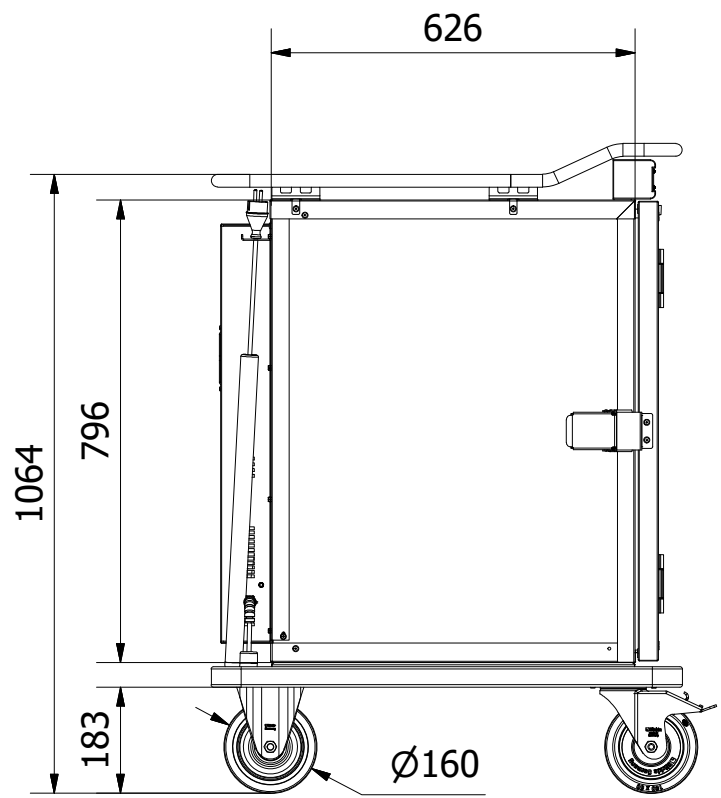

8 7 6 5 4 3 2 1

F F

E E

D D

C C

B B

A A

A3

A-A (1:13)