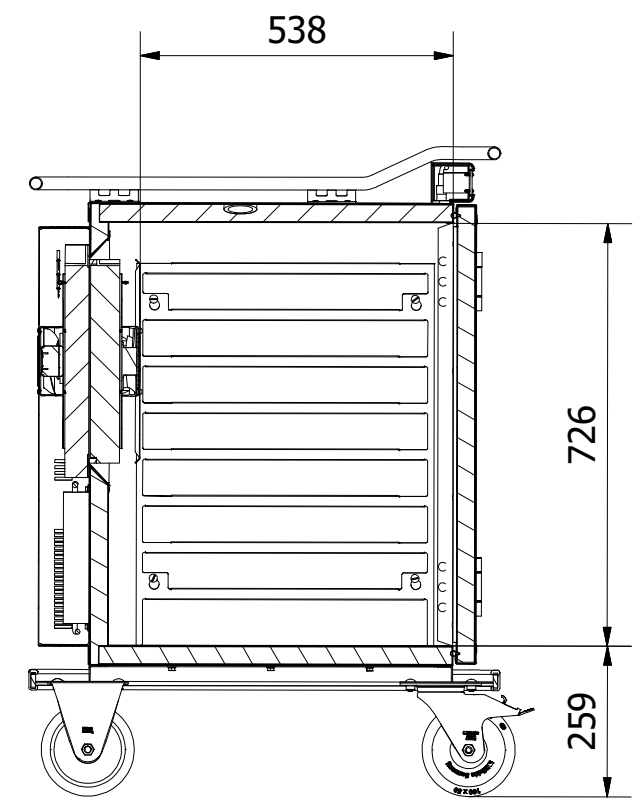

8 7 6 5 4 3 2 1

F F

E E

D D

C C

B B

A A

A3

A-A (1:13)