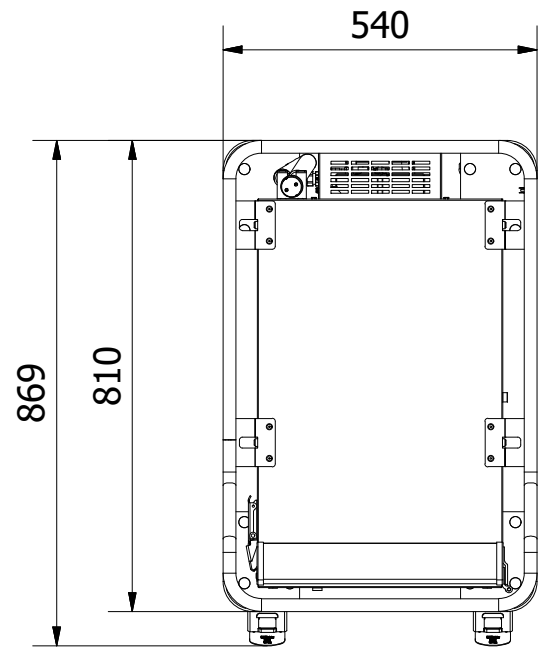

Denna ritning är Scanboxs egendom och får ej utan vårt skriftliga medgivande ändras, kopieras eller delges annan firma eller person.
This drawing is the property of ScanBox and shall not without our written consent in any way be altered, copied or communicated to any other company or person.

Tol. unless noted: ISO 2768-cl. Sharp edges broken	Designed by BL	Approved by	Date	Material	Date 2020-11-23	Scale 1:13	
ScanBox				Description Ergo Line CP08		Customer part nr	
				Drawing nr / Art.nr. ELSCP08AA0E1R0SA		Revision 000	Sheet 1 / 1

8 7 6 5 4 3 2 1

A3