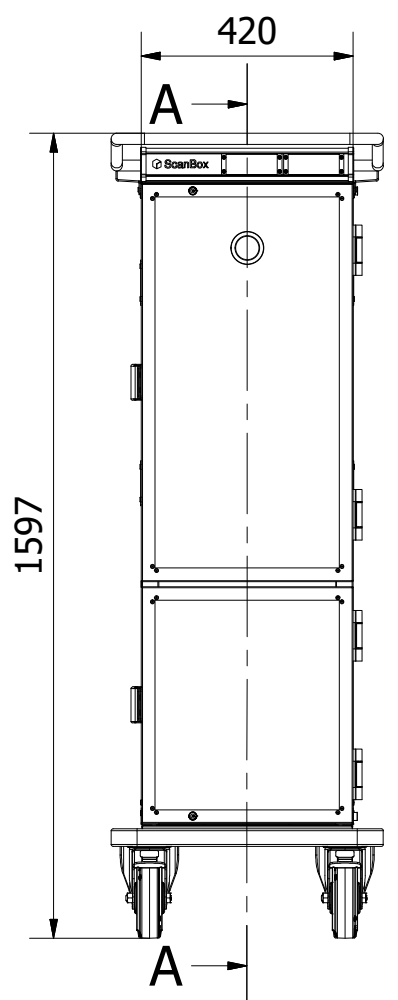

8 7 6 5 4 3 2 1

F F

E E

D D

C C

B B

A A

A-A ( 1:15 )

Tol. unless noted: ISO 2768-cl. Sharp edges broken	Designed by BL	Approved by	Date	Material	Date 2020-11-26	Scale 1:15
<b>ScanBox</b>				Description Ergo Line Combo CP04+HF08		Customer part nr
				Drawing nr / Art.nr. ELCPF48AA0E1R1SA		Revision 000