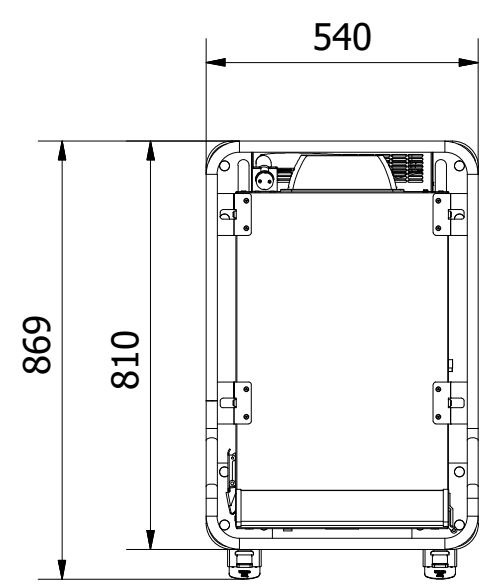

Denna ritning är Scanboxs egendom och får ej utan vårt skriftliga medgivande ändras, kopieras eller delges annan firma eller person.
This drawing is the property of ScanBox and shall not without our written consent in any way be altered, copied or communicated to any other company or person.

Tol. unless noted: ISO 2768-cl. Sharp edges broken	Designed by BL	Approved by	Date	Material	Date 2020-11-26	Scale 1:15	
ScanBox				Description Ergo Line Combo CP04+HF08		Customer part nr	
				Drawing nr / Art.nr. ELCPF48AA0E1R1SA		Revision 000	Sheet 1 / 1

A3 8 7 6 5 4 3 2 1