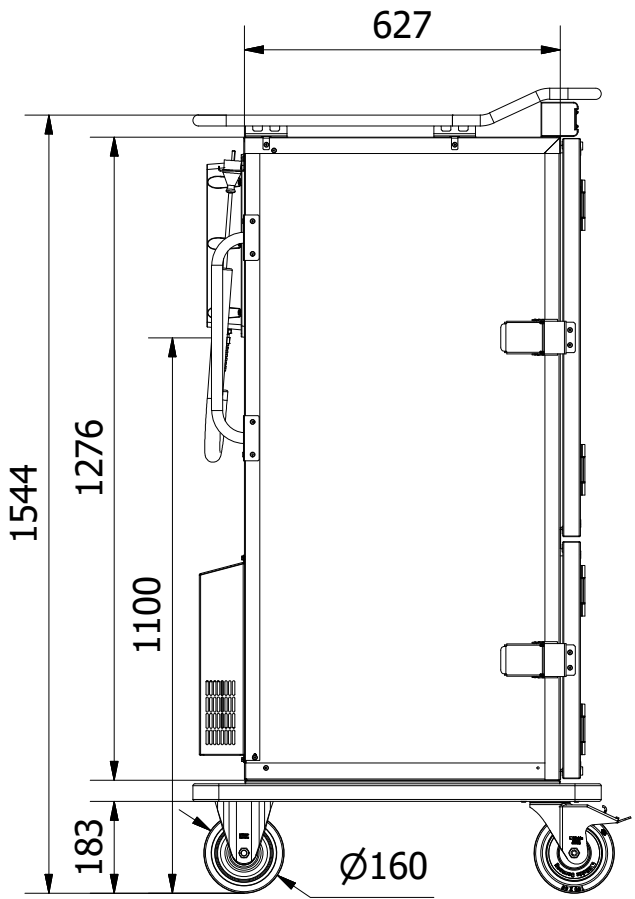

8 7 6 5 4 3 2 1

F F

E E

D D

C C

B B

A A

A-A ( 1:15 )

Tol. unless noted: ISO 2768-cl. Sharp edges broken	Designed by BL	Approved by	Date	Material	Date 2020-11-26	Scale 1:15
<b>ScanBox</b>				Description Ergo Line Combo CP04+HF08		Customer part nr
				Drawing nr / Art.nr. ELCPF48AA0E1R1SA		Revision 000