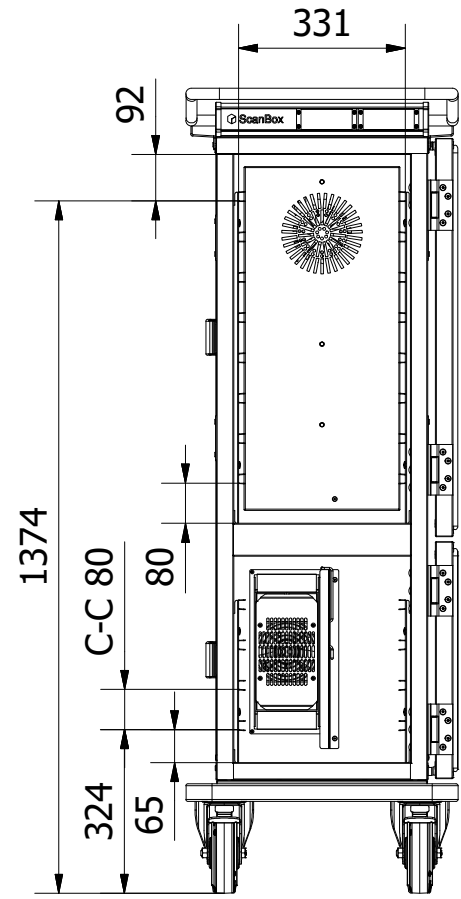

8 7 6 5 4 3 2 1

F F

E E

D D

C C

B B

A A

A-A ( 1:15 )

Tol. unless noted: ISO 2768-cl. Sharp edges broken	Designed by BL	Approved by	Date	Material	Date 2020-11-26	Scale 1:15
<b>ScanBox</b>				Description Ergo Line Combo CP04+HF08		Customer part nr
				Drawing nr / Art.nr. ELCPF48AA0E1R1SA		Revision 000