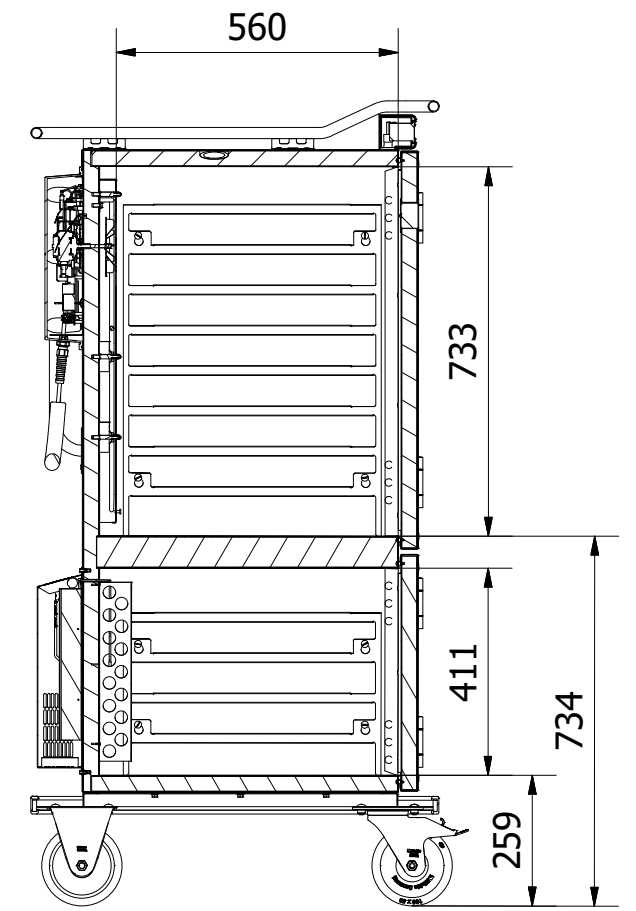

8 7 6 5 4 3 2 1

F F

E E

D D

C C

B B

A A

A-A ( 1:15 )

Tol. unless noted: ISO 2768-cl. Sharp edges broken	Designed by BL	Approved by	Date	Material	Date 2020-11-26	Scale 1:15
<b>ScanBox</b>				Description Ergo Line Combo CP04+HF08		Customer part nr
				Drawing nr / Art.nr. ELCPF48AA0E1R1SA		Revision 000