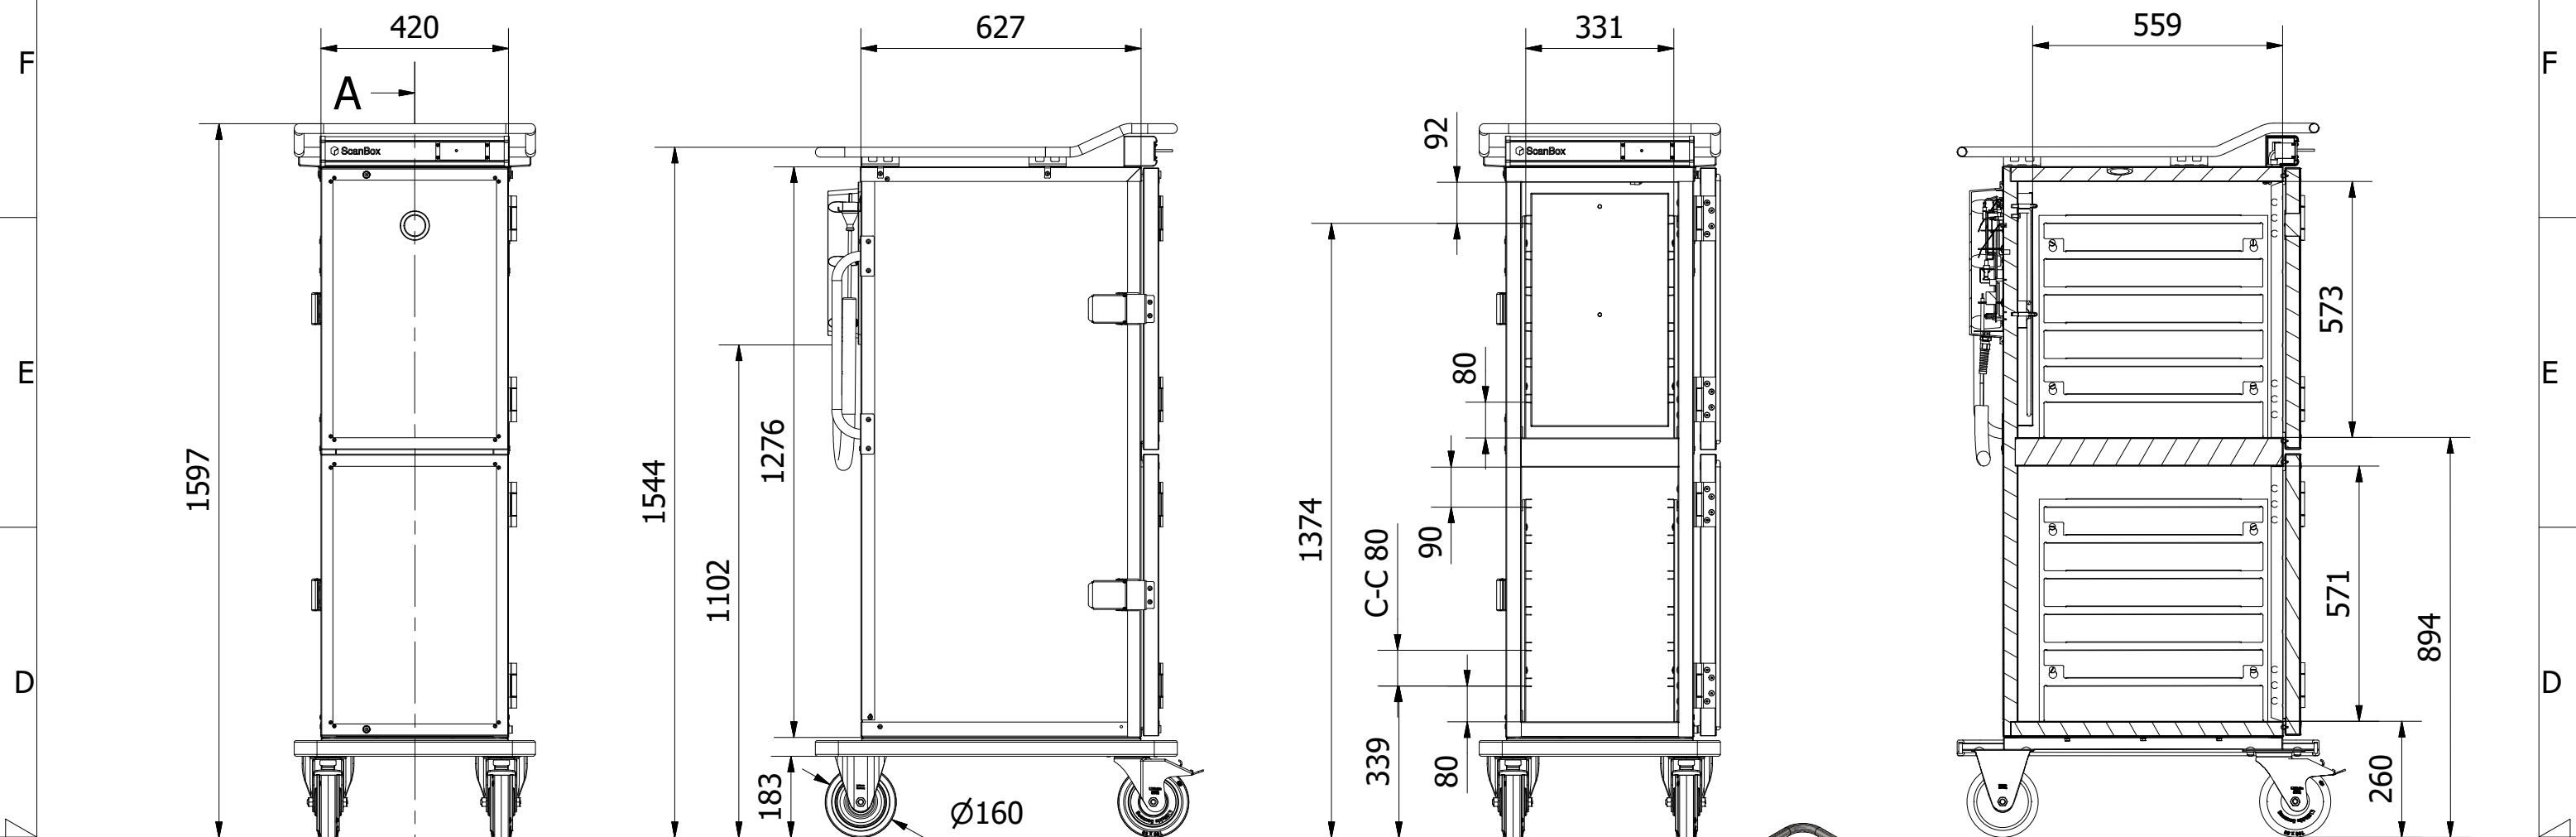

8 7 6 5 4 3 2 1

A A-A (1:14) C C-C 80 90 339 80 1374

A3
 Denna ritning är Scanbox egendom och får ej utan vårt skriftliga medgivande ändras, kopieras eller delges annan firma eller person.
 This drawing is the property of ScanBox and shall not without our written consent in any way be altered, copied or communicated to any other company or person.

Tol. unless noted: ISO 2768-cl. Sharp edges broken	Designed by BL	Approved by	Date	Material	Date 2021-01-20	Scale 1:14
ScanBox				Description Ergo Line Combo NE06+HS06		Customer part nr
				Drawing nr / Art.nr. ELCNS66AA0E1R1SA		Revision 000