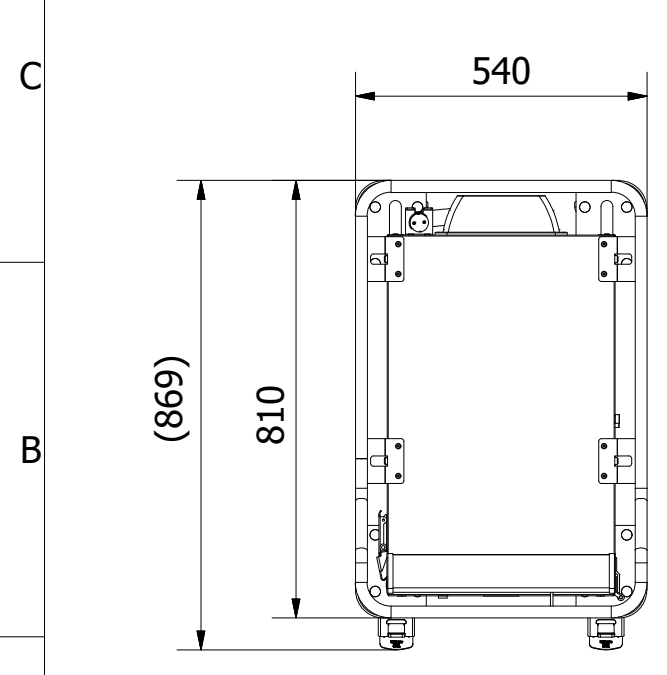

8 7 6 5 4 3 2 1

A A-A (1:14) C C-C 80 90 339 80 1374

A3
 Denna ritning är Scanbox egendom och får ej utan vårt skriftliga medgivande ändras, kopieras eller delges annan firma eller person.
 This drawing is the property of ScanBox and shall not without our written consent in any way be altered, copied or communicated to any other company or person.

Tol. unless noted: ISO 2768-cl. Sharp edges broken	Designed by BL	Approved by	Date	Material	Date 2021-01-20	Scale 1:14
ScanBox				Description Ergo Line Combo NE06+HS06		Customer part nr
				Drawing nr / Art.nr. ELCNS66AA0E1R1SA		Revision 000