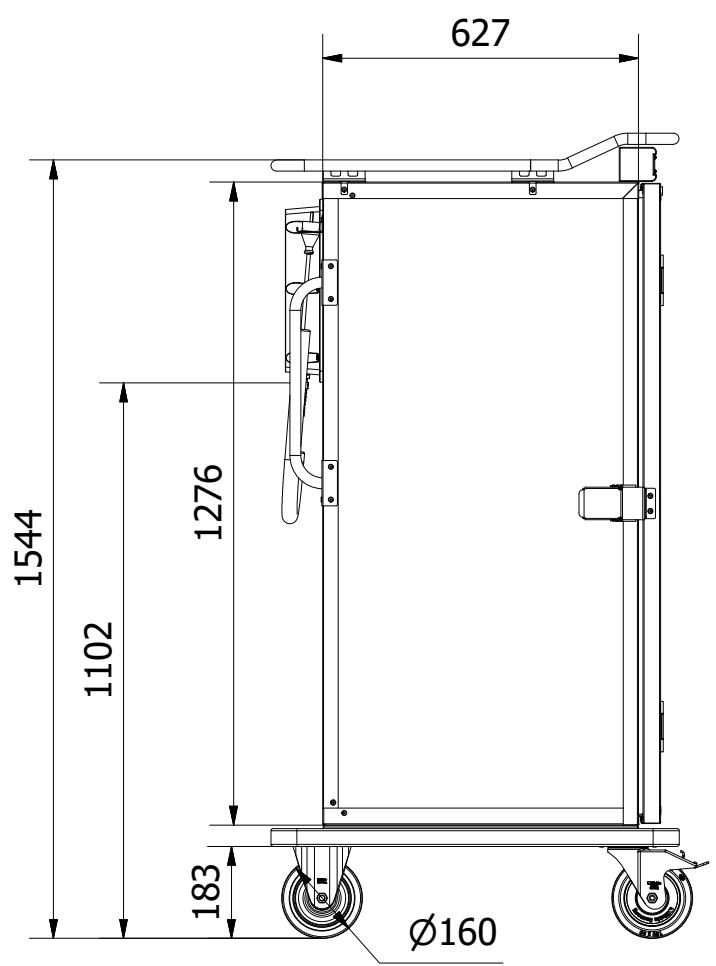

8 7 6 5 4 3 2 1

F F

E E

D D

C C

B B

A A

A3

A-A (1:15)