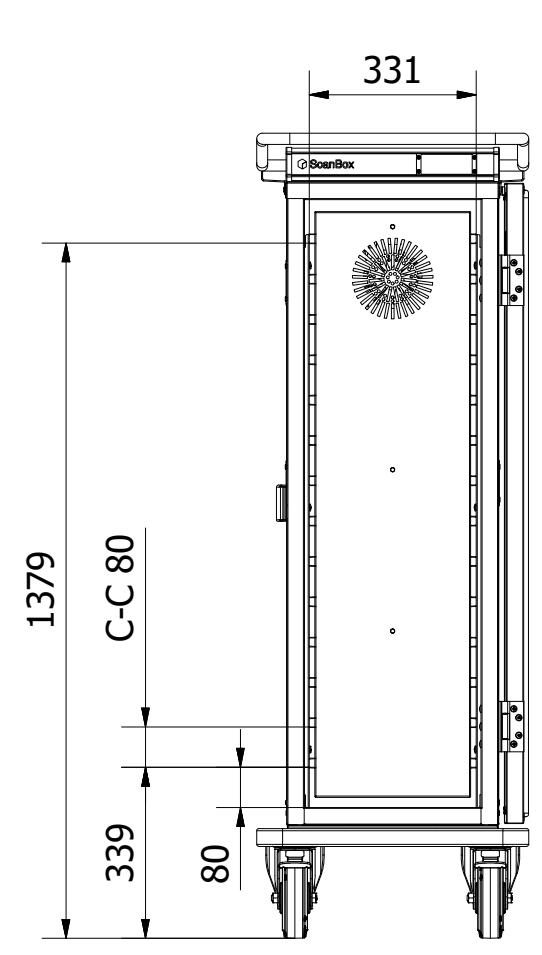

8 7 6 5 4 3 2 1

F F

E E

D D

C C

B B

A A

A3

A-A (1:15)