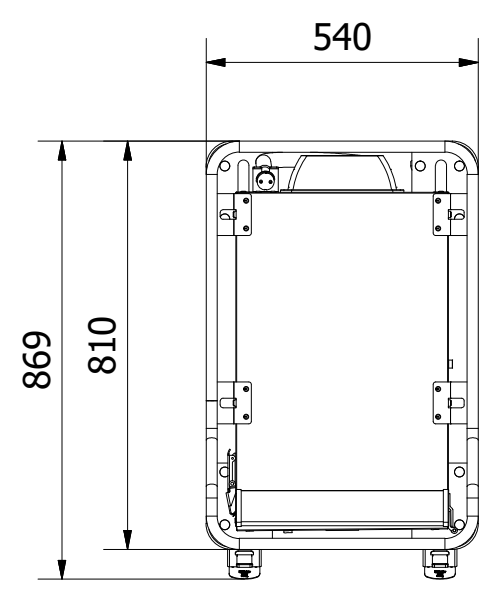

Denna ritning är Scanboxs egendom och får ej utan vårt skriftliga medgivande ändras, kopieras eller delges annan firma eller person.
This drawing is the property of ScanBox and shall not without our written consent in any way be altered, copied or communicated to any other company or person.

Tol. unless noted: ISO 2768-cL. Sharp edges broken	Designed by BL	Approved by	Date	Material	Date 2021-01-07	Scale 1:15	
ScanBox				Description Ergo Line H 14 F		Customer part nr	
				Drawing nr / Art.nr. ELSHF14AA0E1R1SA		Revision 000	Sheet 1 / 1