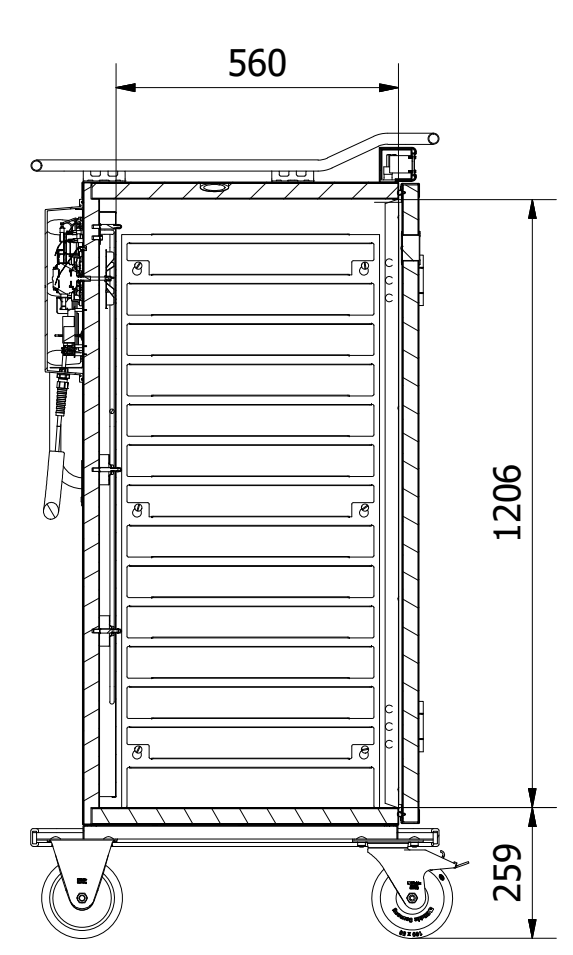

8 7 6 5 4 3 2 1

F F

E E

D D

C C

B B

A A

A3

A-A (1:15)