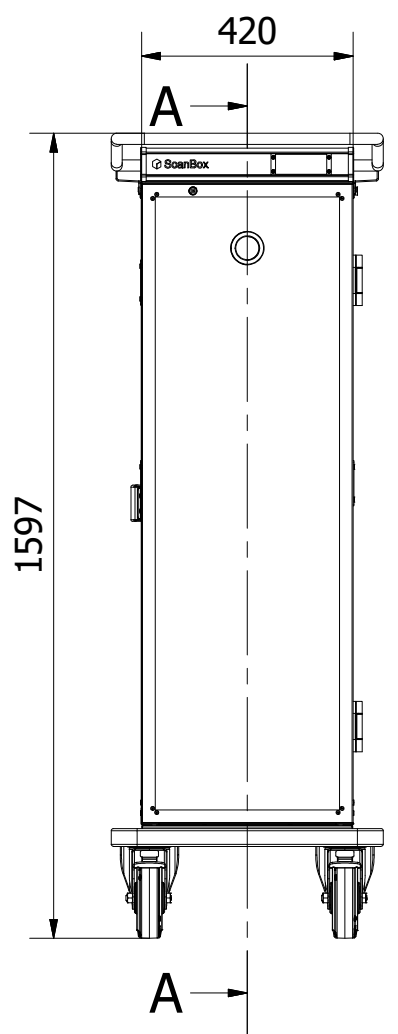

8 7 6 5 4 3 2 1

F F

E E

D D

C C

B B

A A

A3

A-A (1:15)