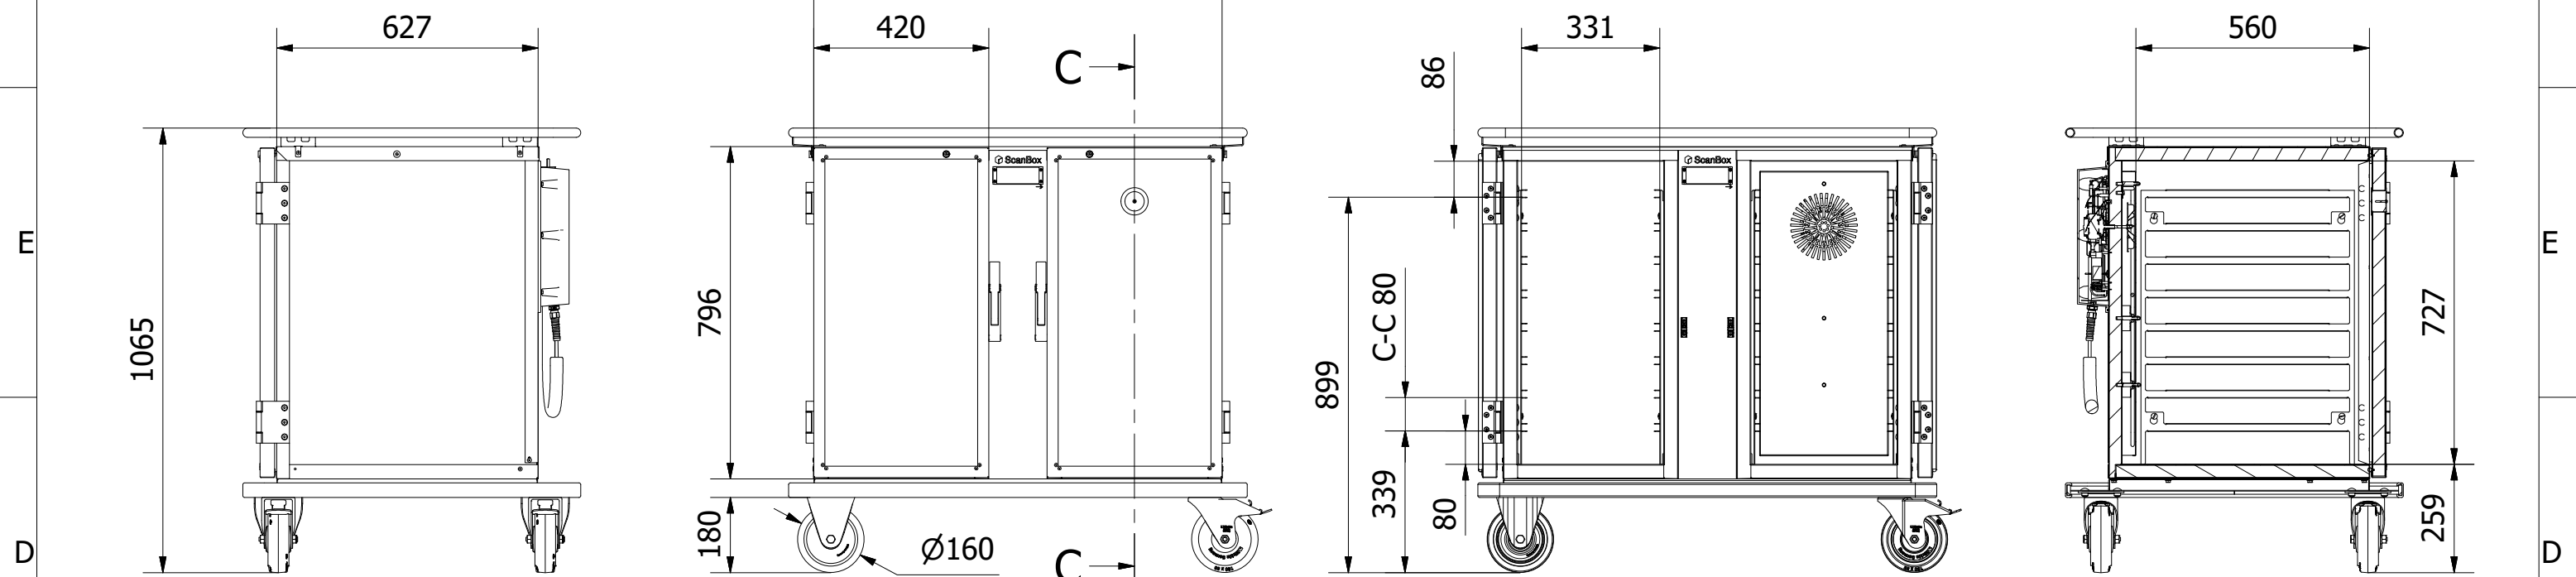

8 7 6 5 4 3 2 1

F F

D D

C-C ( 1:15 )

C C

B B

A  
A3  
Denna ritning är Scanbox egendom och får ej utan vårt skriftliga medgivande ändras, kopieras eller delges annan firma eller person.  
This drawing is the property of ScanBox and shall not without our written consent in any way be altered, copied or communicated to any other company or person.

Tol. unless noted: ISO 2768-cl. Sharp edges broken	Designed by BL	Approved by	Date	Material	Date 2021-02-03	Scale 1:17
<b>ScanBox</b>				Description Ergo Line Duo NE08+HF08		Customer part nr
				Drawing nr / Art.nr. ELDNF08AB0E1R0SA		Revision 000