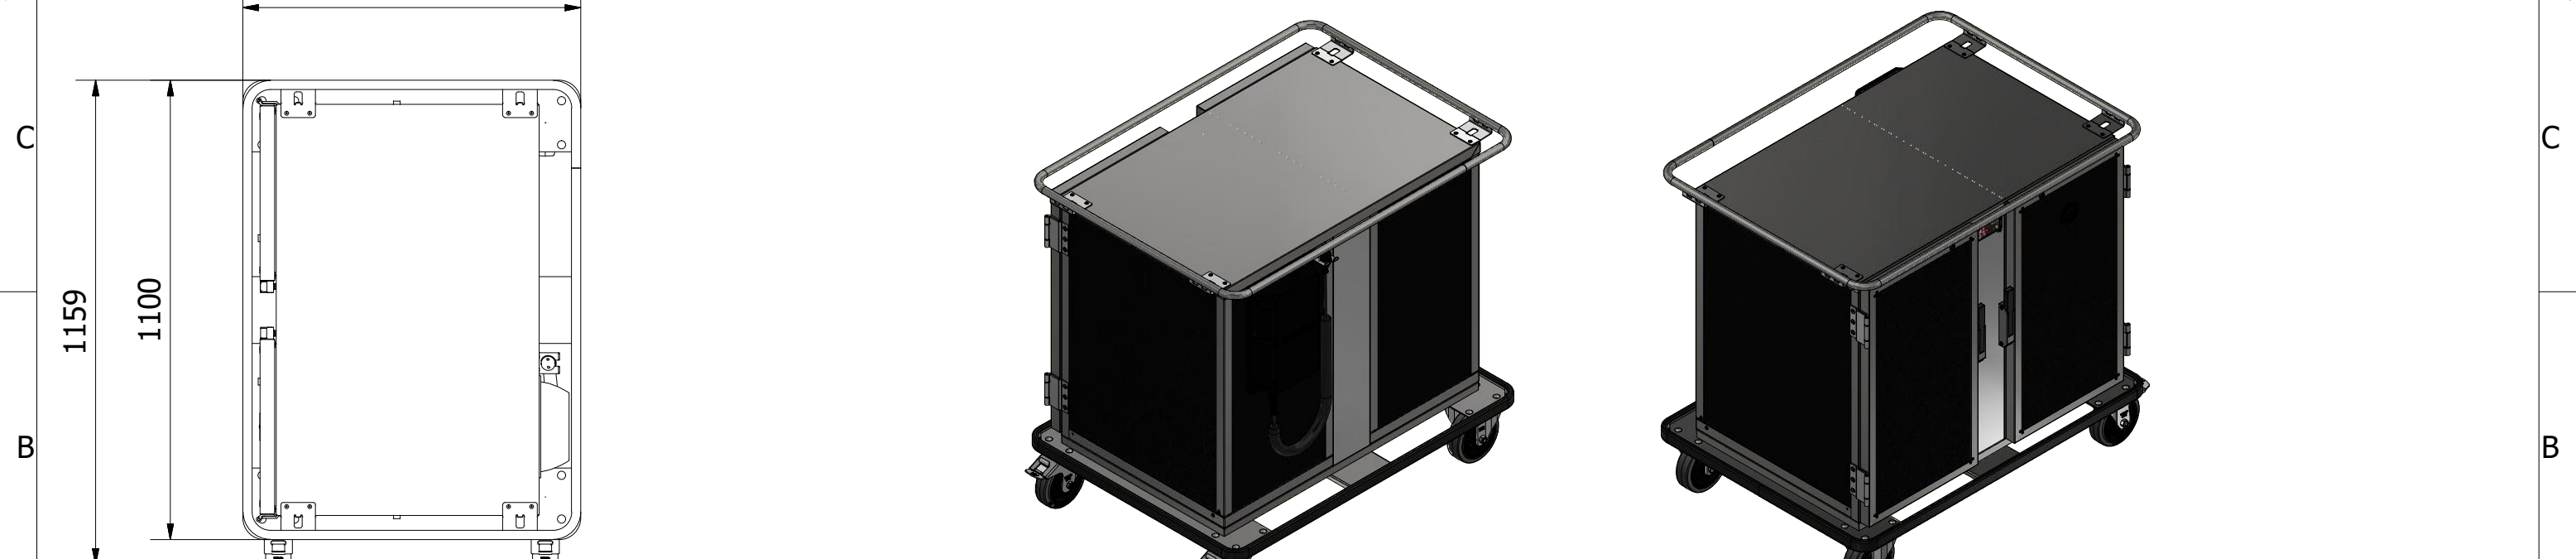

8 7 6 5 4 3 2 1

F F

D D

C-C ( 1:15 )

C C

B B

A  
A3  
Denna ritning är Scanbox egendom och får ej utan vårt skriftliga medgivande ändras, kopieras eller delges annan firma eller person.  
This drawing is the property of ScanBox and shall not without our written consent in any way be altered, copied or communicated to any other company or person.

Tol. unless noted: ISO 2768-cl. Sharp edges broken	Designed by BL	Approved by	Date	Material	Date 2021-02-03	Scale 1:17
<b>ScanBox</b>				Description Ergo Line Duo NE08+HF08		Customer part nr
				Drawing nr / Art.nr. ELDNF08AB0E1R0SA		Revision 000