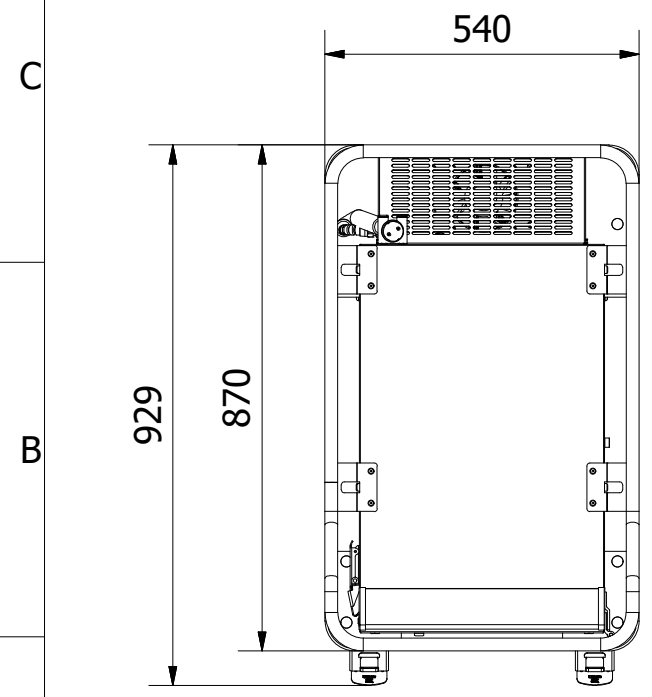

A-A ( 1:13 )

A3  
 Denna ritning är Scanboxs egendom och får ej utan vårt skriftliga medgivande ändras, kopieras eller delges annan firma eller person.  
 This drawing is the property of ScanBox and shall not without our written consent in any way be altered, copied or communicated to any other company or person.

Tol. unless noted: ISO 2768-cl. Sharp edges broken		Designed by BL	Approved by	Date	Material	Date 2020-11-17	Scale 1:13
<b>ScanBox</b>						Description Ergo Line CC12	
						Drawing nr / Art.nr. ELSCC12AA0E1R0SA	
						Customer part nr	