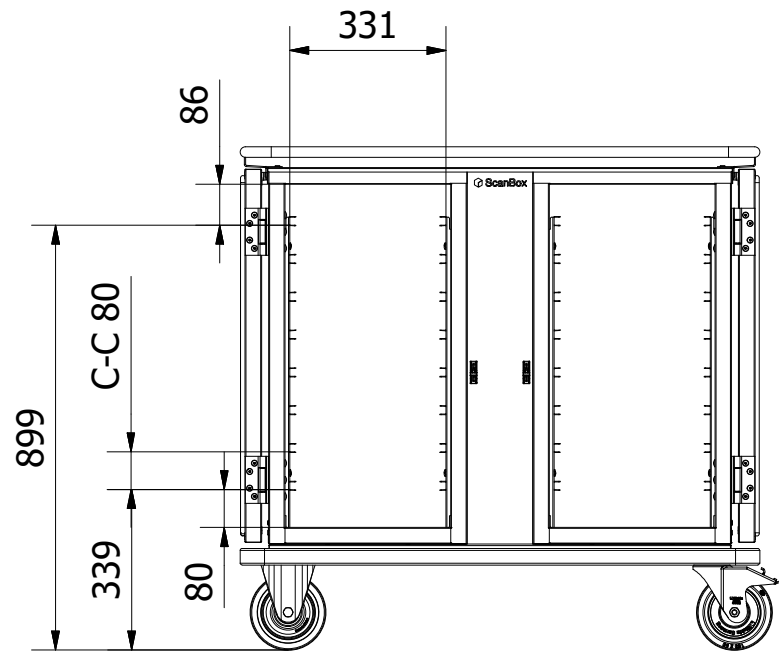

8 7 6 5 4 3 2 1

F F

E E

D D

C C

B B

A A

B-B (1:16)