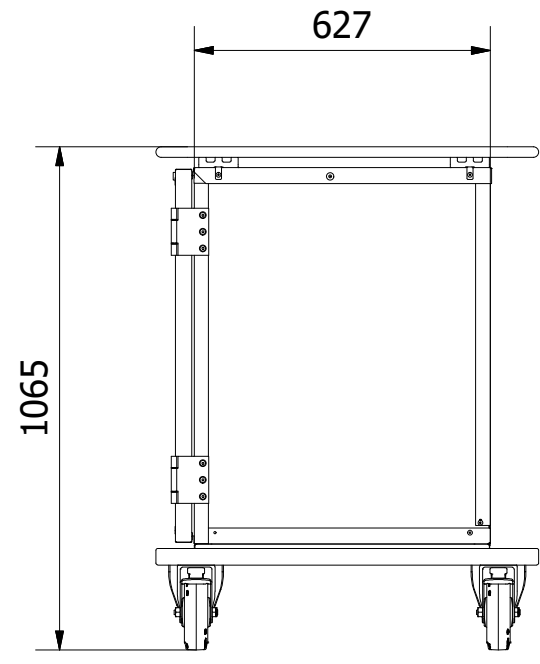

8 7 6 5 4 3 2 1

F F

E E

D D

C C

B B

A A

B-B (1:16)