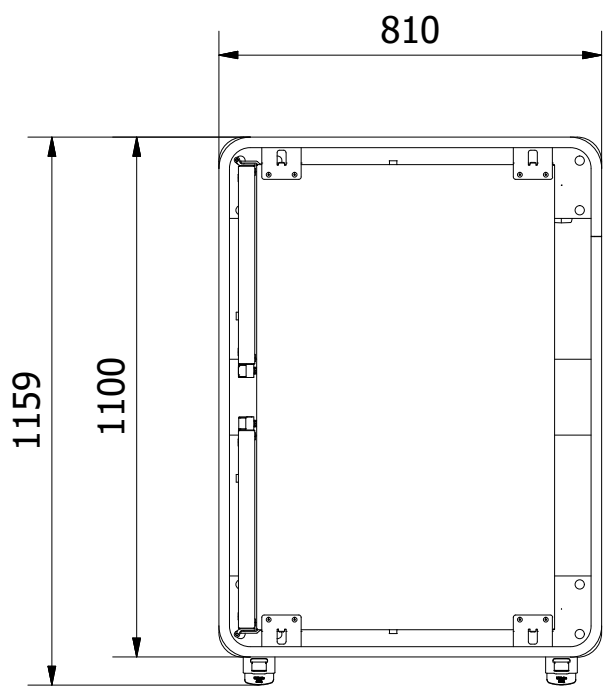

Denna ritning är Scanboxs egendom och får ej utan vårt skriftliga medgivande ändras, kopieras eller delges annan firma eller person.
This drawing is the property of ScanBox and shall not without our written consent in any way be altered, copied or communicated to any other company or person.

Tol. unless noted: ISO 2768-cl. Sharp edges broken	Designed by BL	Approved by	Date	Material	Date 2021-02-08	Scale 1:17	
ScanBox				Description Ergo Line Duo NE08+NE08		Customer part nr	
				Drawing nr / Art.nr. ELDNN08AB0E1R0SA		Revision 000	Sheet 1 / 1

A3 8 7 6 5 4 3 2 1