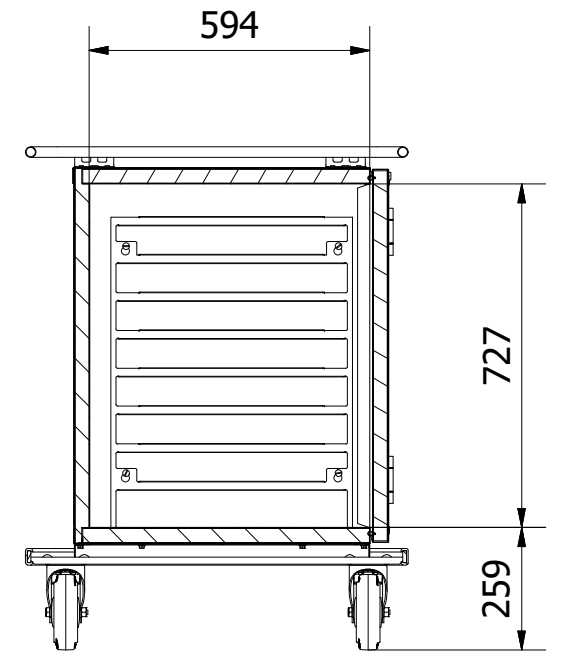

8 7 6 5 4 3 2 1

F F

E E

D D

C C

B B

A A

B-B (1:16)