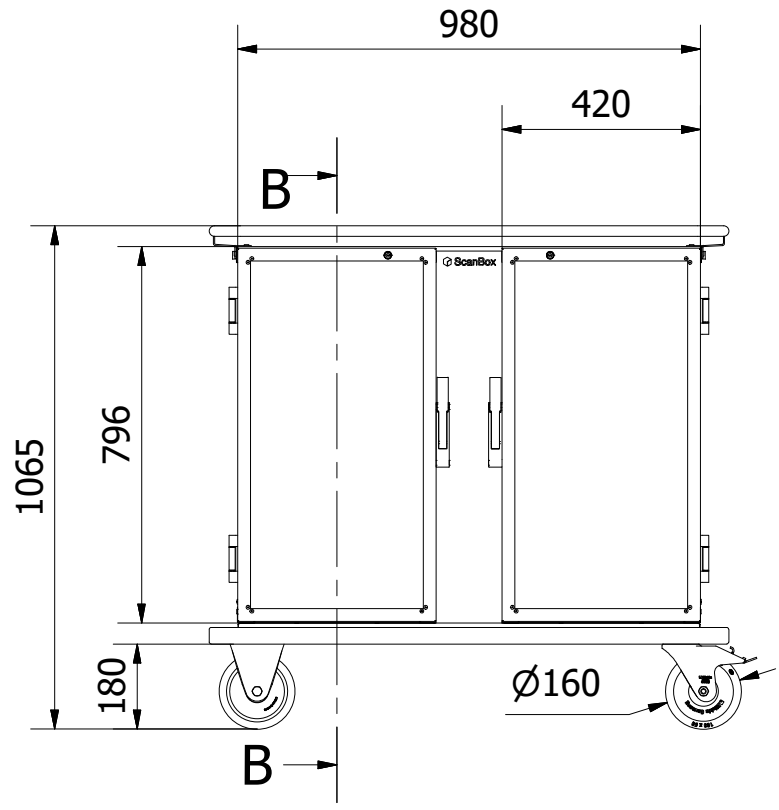

8 7 6 5 4 3 2 1

F F

E E

D D

C C

B B

A A

B-B (1:16)