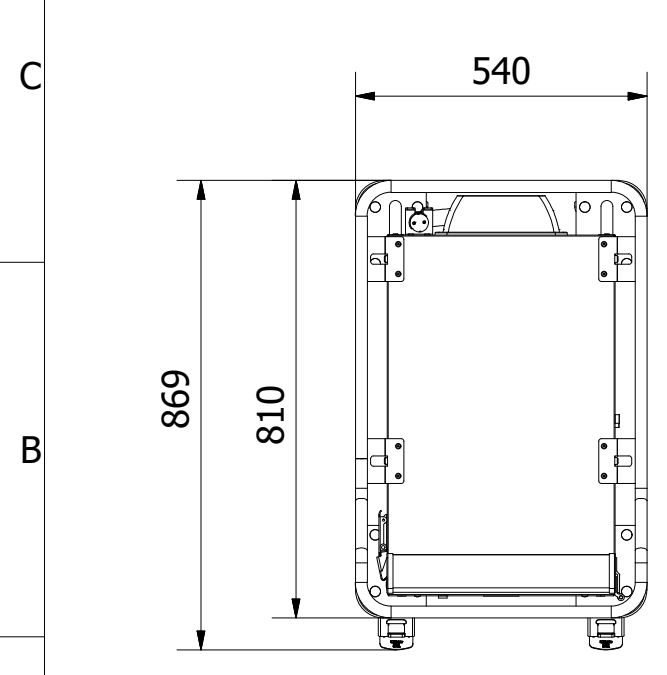

A-A (1:14)

Denna ritning är Scanboxs egendom och får ej utan vårt skriftliga medgivande ändras, kopieras eller delges annan firma eller person.
This drawing is the property of ScanBox and shall not without our written consent in any way be altered, copied or communicated to any other company or person.

Tol. unless noted: ISO 2768-cl. Sharp edges broken	Designed by BL	Approved by	Date	Material	Date 2021-01-20	Scale 1:14
ScanBox				Description Ergo Line Combo NE04+HF08		Customer part nr
				Drawing nr / Art.nr. ELCNF48AA0E1R1SA		Revision 000
						Sheet 1 / 1