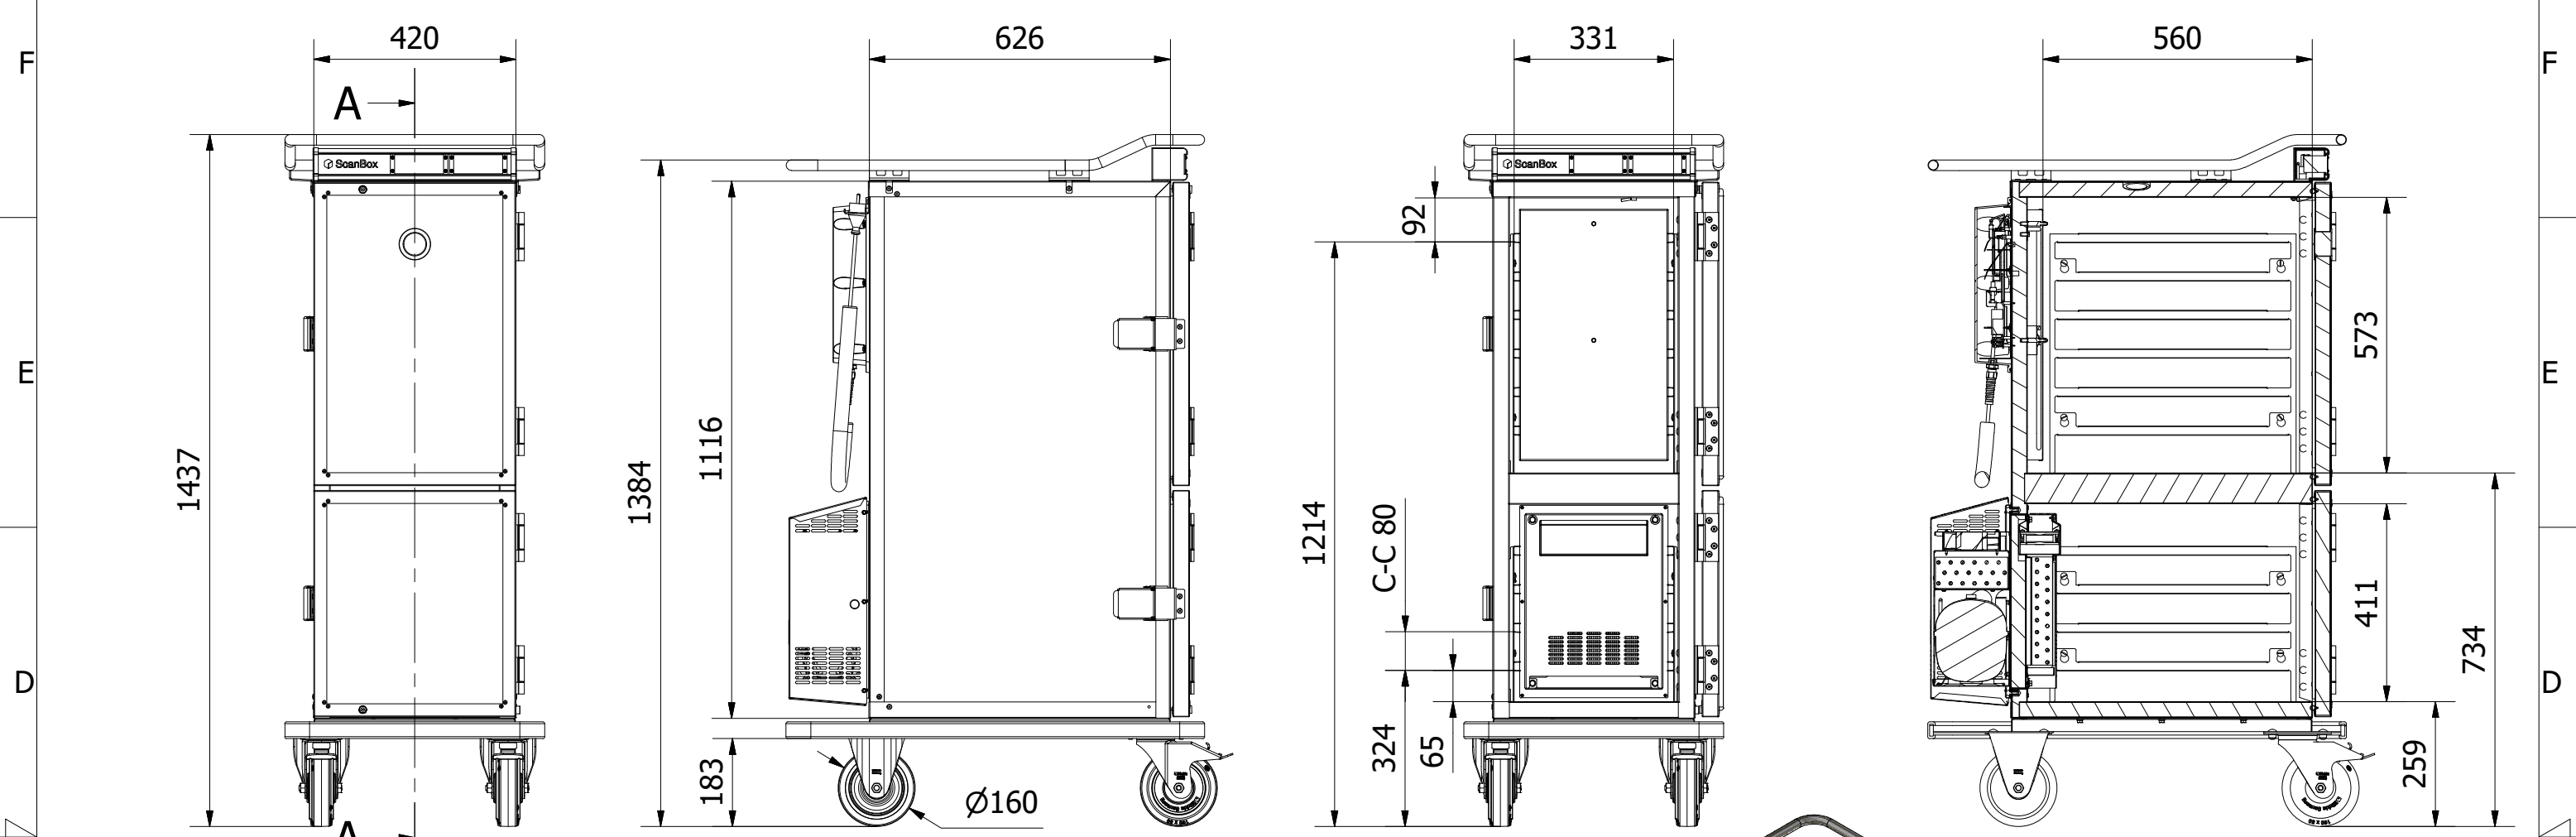

8 7 6 5 4 3 2 1

A-A ( 1:13 )

F  
E  
D  
C  
B  
A  
A3

Denna ritning är Scanbox egendom och får ej utan vårt skriftliga medgivande ändras, kopieras eller delges annan firma eller person.  
This drawing is the property of ScanBox and shall not without our written consent in any way be altered, copied or communicated to any other company or person.

Tol. unless noted: ISO 2768-cl. Sharp edges broken	Designed by BL	Approved by	Date	Material	Date 2020-11-12	Scale 1:13
<b>ScanBox</b>				Description Ergo Line Combo CC04+HS06		Customer part nr
				Drawing nr / Art.nr. ELCCS46AA0E1R0SA		Revision 000
						Sheet 1 / 1