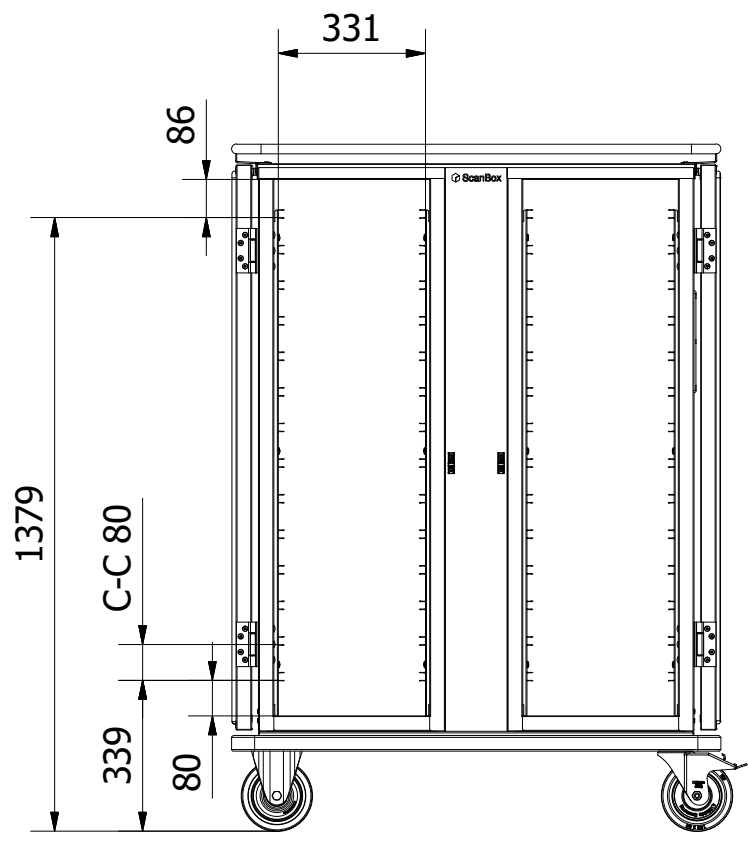

8 7 6 5 4 3 2 1

F F

E E

D D

C C

B B

A A

B-B (1:17)