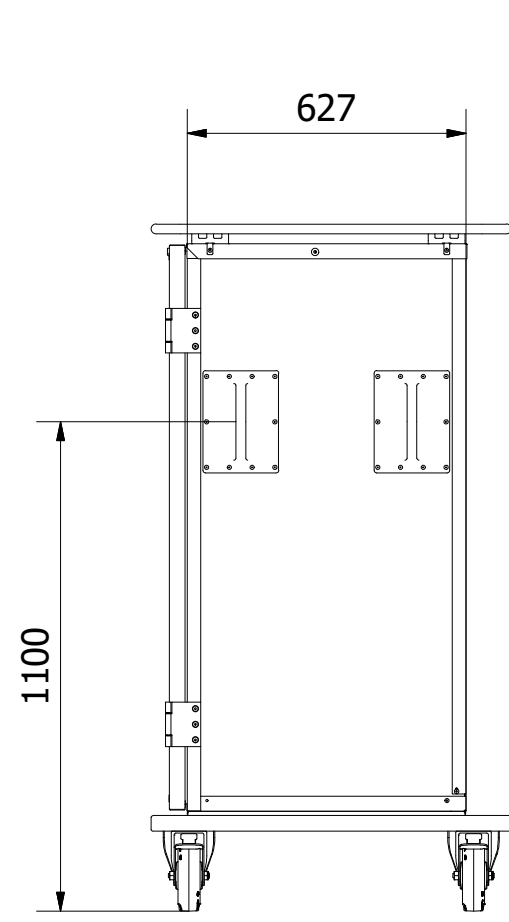

8 7 6 5 4 3 2 1

F F

E E

D D

C C

B B

A A

B-B (1:17)