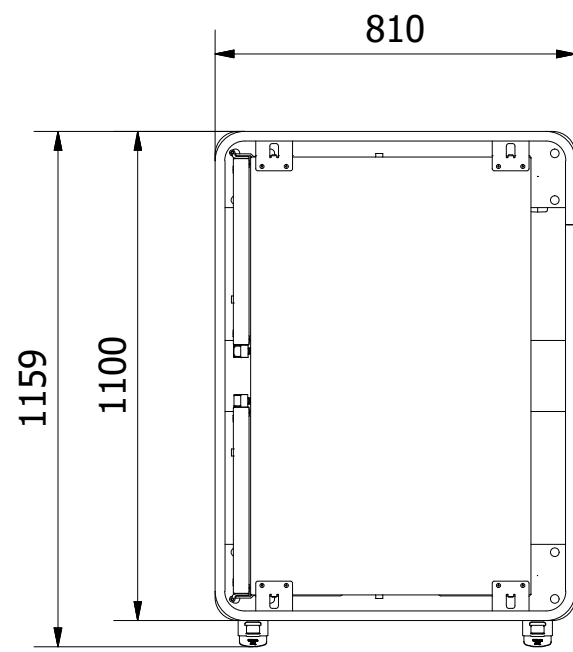

Denna ritning är Scanboxs egendom och får ej utan vårt skriftliga medgivande ändras, kopieras eller delges annan firma eller person.
This drawing is the property of ScanBox and shall not without our written consent in any way be altered, copied or communicated to any other company or person.

Tol. unless noted: ISO 2768-cl. Sharp edges broken	Designed by BL	Approved by	Date	Material	Date 2021-02-08	Scale 1:17		
ScanBox					Description Ergo Line Duo NE14+NE14			
					Drawing nr / Art.nr. ELDNN14AB0E1R3SA		Revision 000	Sheet 1 / 1
					Customer part nr			

8 7 6 5 4 3 2 1