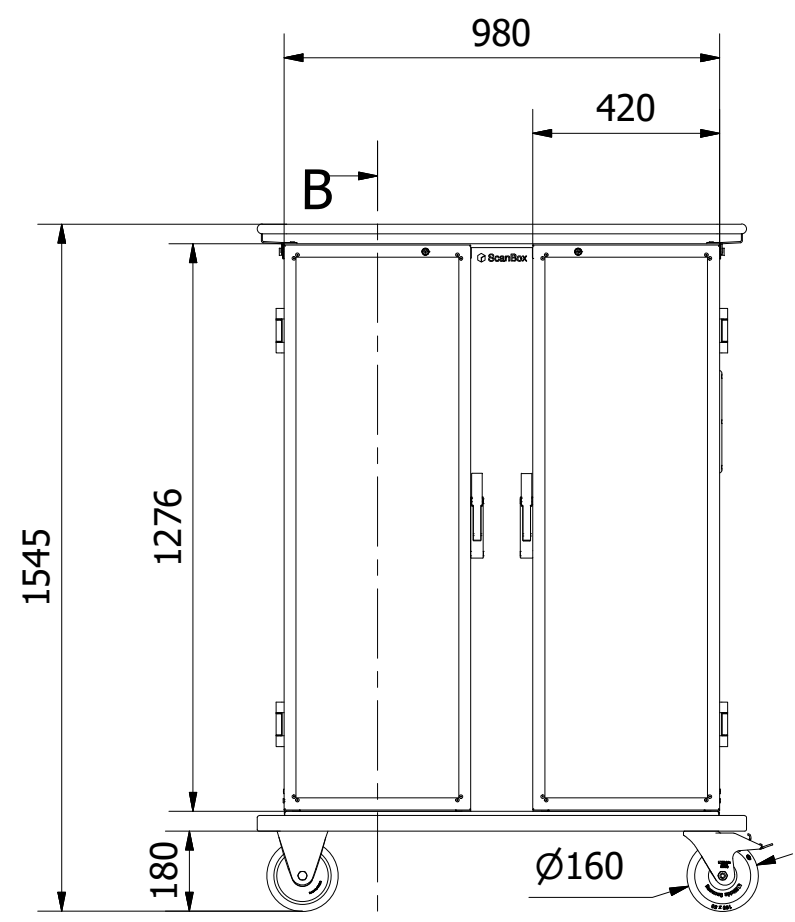

8 7 6 5 4 3 2 1

F F

E E

D D

C C

B B

A A

B-B (1:17)