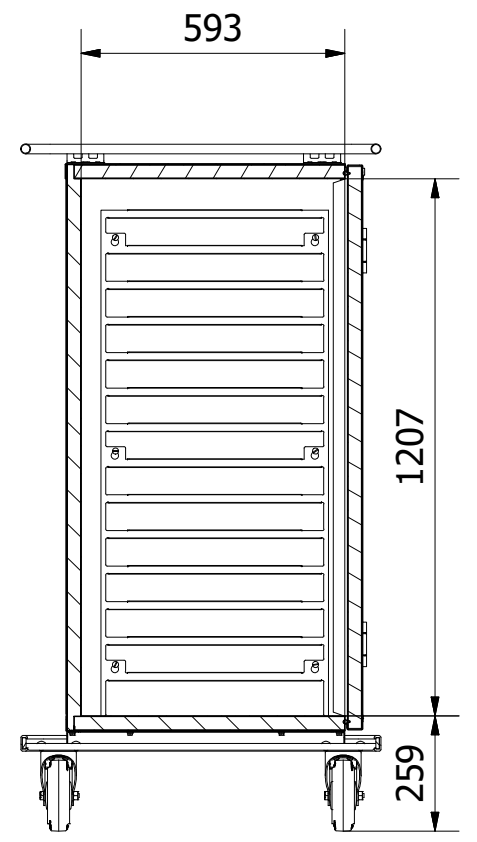

8 7 6 5 4 3 2 1

F F

E E

D D

C C

B B

A A

B-B (1:17)