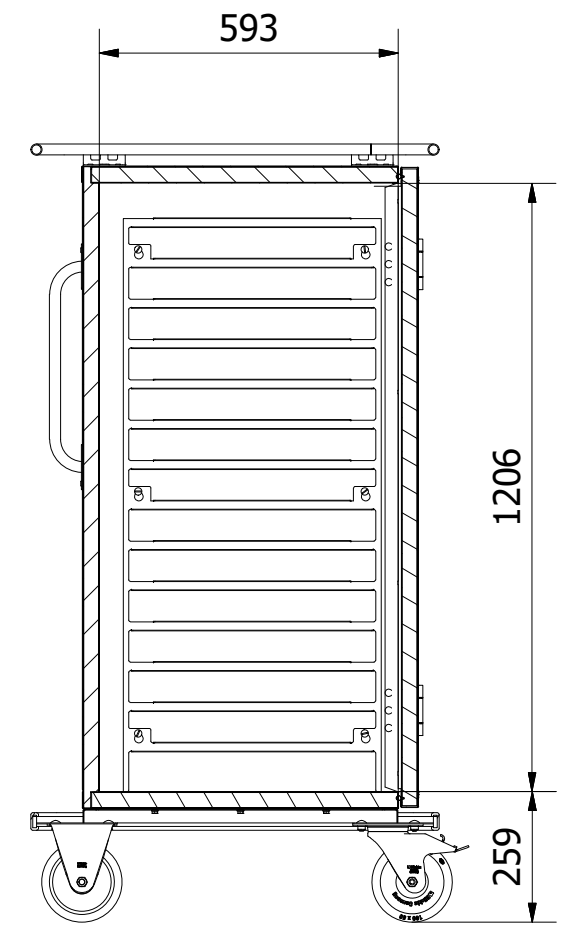

8 7 6 5 4 3 2 1

F F

E E

D D

C C

B B

A A

A-A (1:15)

Denna ritning är Scanboxs egendom och får ej utan vårt skriftliga medgivande ändras, kopieras eller delges annan firma eller person.
This drawing is the property of ScanBox and shall not without our written consent in any way be altered, copied or communicated to any other company or person.

Tol. unless noted: ISO 2768-cl. Sharp edges broken	Designed by BL	Approved by	Date	Material	Date 2020-12-08	Scale 1:15	
ScanBox				Description Ergo Line NE14		Customer part nr	
				Drawing nr / Art.nr. ELSNE14AA0E1R1SA		Revision 000	Sheet 1 / 1

8 7 6 5 4 3 2 1