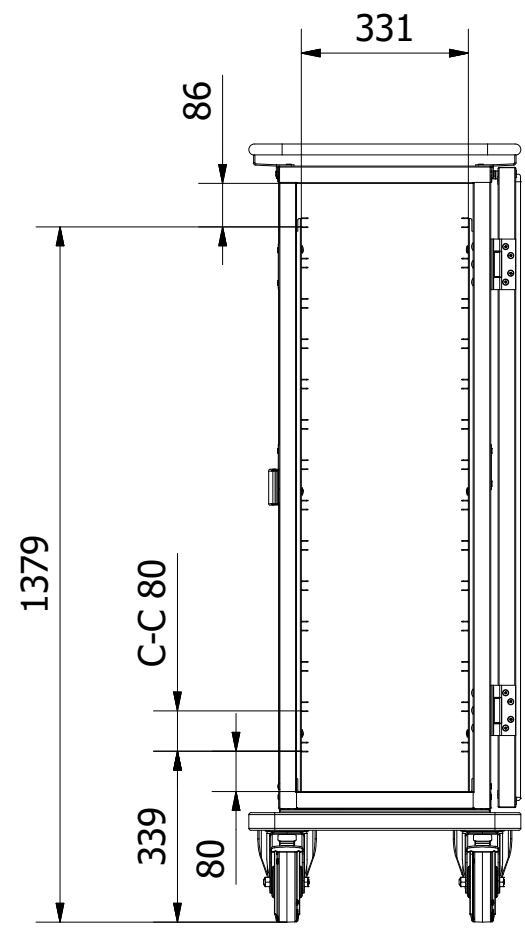

8 7 6 5 4 3 2 1

F F

E E

D D

C C

B B

A A

A-A (1:15)

Tol. unless noted: ISO 2768-cl. Sharp edges broken	Designed by BL	Approved by	Date	Material	Date 2020-12-08	Scale 1:15
ScanBox				Description Ergo Line NE14		Customer part nr
				Drawing nr / Art.nr. ELSNE14AA0E1R1SA		Revision 000

8 7 6 5 4 3 2 1