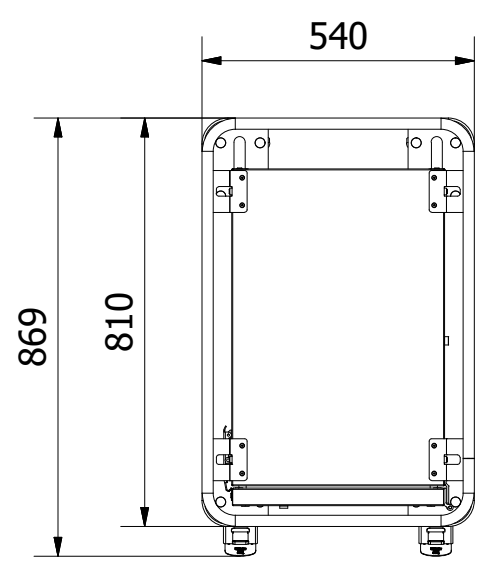

8 7 6 5 4 3 2 1

F F

E E

D D

C C

B B

A A

A-A (1:15)

Denna ritning är Scanboxs egendom och får ej utan vårt skriftliga medgivande ändras, kopieras eller delges annan firma eller person.
This drawing is the property of ScanBox and shall not without our written consent in any way be altered, copied or communicated to any other company or person.

Tol. unless noted: ISO 2768-cl. Sharp edges broken	Designed by BL	Approved by	Date	Material	Date 2020-12-08	Scale 1:15	
ScanBox				Description Ergo Line NE14		Customer part nr	
				Drawing nr / Art.nr. ELSNE14AA0E1R1SA		Revision 000	Sheet 1 / 1

8 7 6 5 4 3 2 1