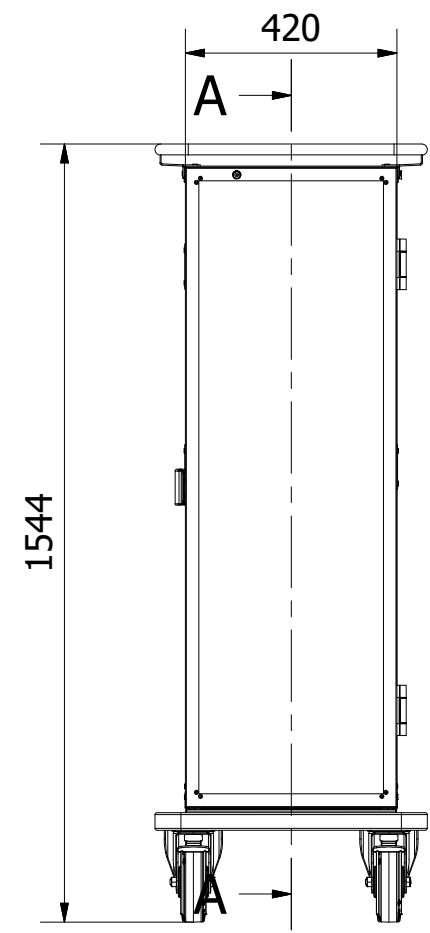

8 7 6 5 4 3 2 1

F F

E E

D D

C C

B B

A A

A-A (1:15)

Tol. unless noted: ISO 2768-cl. Sharp edges broken	Designed by BL	Approved by	Date	Material	Date 2020-12-08	Scale 1:15
ScanBox				Description Ergo Line NE14		Customer part nr
				Drawing nr / Art.nr. ELSNE14AA0E1R1SA		Revision 000