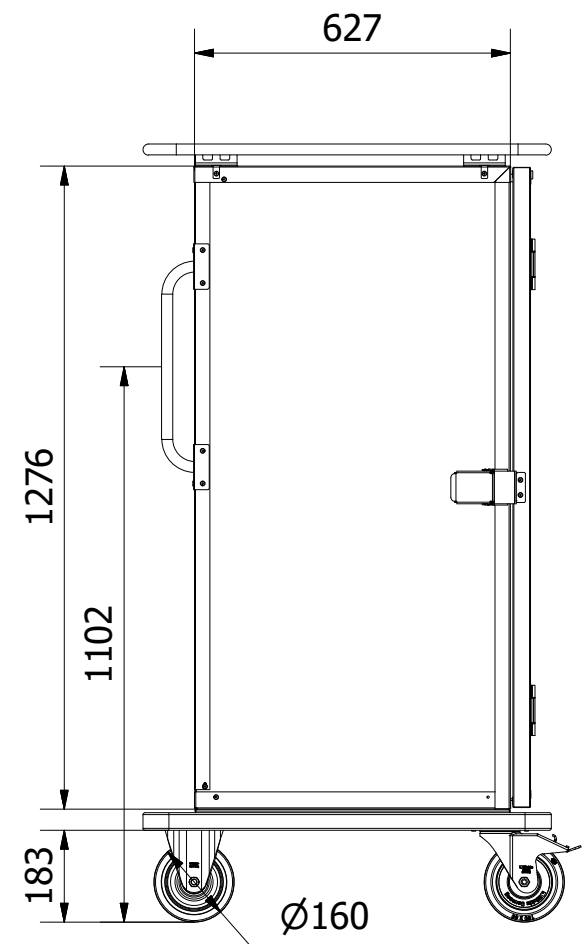

8 7 6 5 4 3 2 1

F F

E E

D D

C C

B B

A A

A-A (1:15)

Tol. unless noted: ISO 2768-cl. Sharp edges broken	Designed by BL	Approved by	Date	Material	Date 2020-12-08	Scale 1:15
ScanBox				Description Ergo Line NE14		Customer part nr
				Drawing nr / Art.nr. ELSNE14AA0E1R1SA		Revision 000