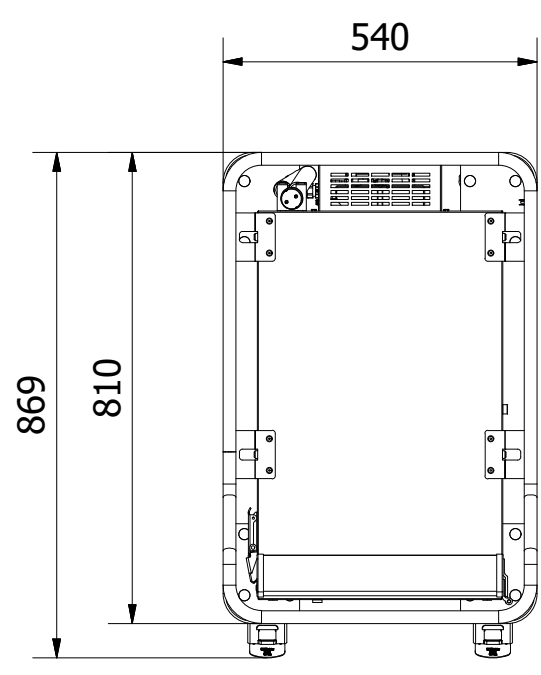

8 7 6 5 4 3 2 1

F
E
D
C
B
A
A3

F
E
D
C
B
A

A-A (1:13)

Denna ritning är Scanboxs egendom och får ej utan vårt skriftliga medgivande ändras, kopieras eller delges annan firma eller person.
This drawing is the property of ScanBox and shall not without our written consent in any way be altered, copied or communicated to any other company or person.

Tol. unless noted: ISO 2768-cl. Sharp edges broken	Designed by BL	Approved by	Date	Material	Date 2020-11-23	Scale 1:13
ScanBox				Description Ergo Line CP10		Customer part nr
				Drawing nr / Art.nr. ELSCP10AA0E1R0SA		Revision 000