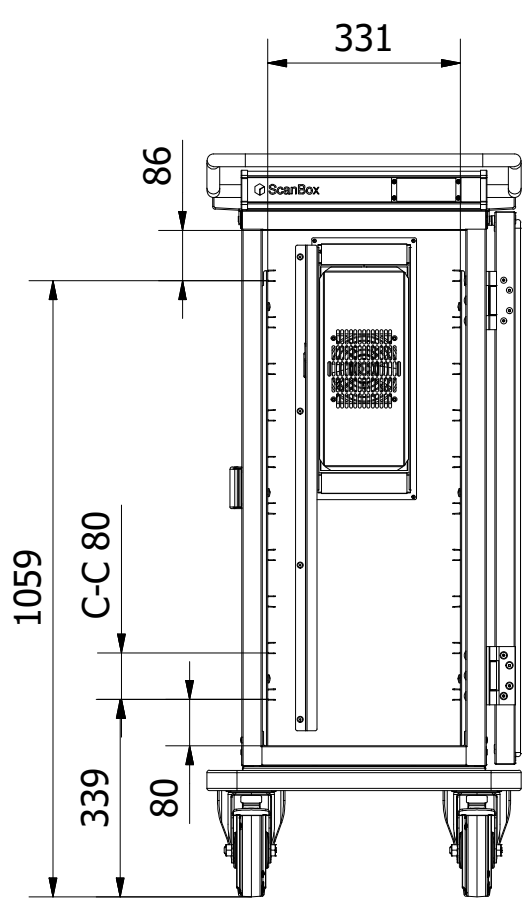

8 7 6 5 4 3 2 1

F
E
D
C
B
A
A3

F
E
D
C
B
A

A-A (1:13)

Denna ritning är Scanboxs egendom och får ej utan vårt skriftliga medgivande ändras, kopieras eller delges annan firma eller person.
This drawing is the property of ScanBox and shall not without our written consent in any way be altered, copied or communicated to any other company or person.

Tol. unless noted: ISO 2768-cl. Sharp edges broken	Designed by BL	Approved by	Date	Material	Date 2020-11-23	Scale 1:13
ScanBox				Description Ergo Line CP10		Customer part nr
				Drawing nr / Art.nr. ELSCP10AA0E1R0SA		Revision 000

8 7 6 5 4 3 2 1