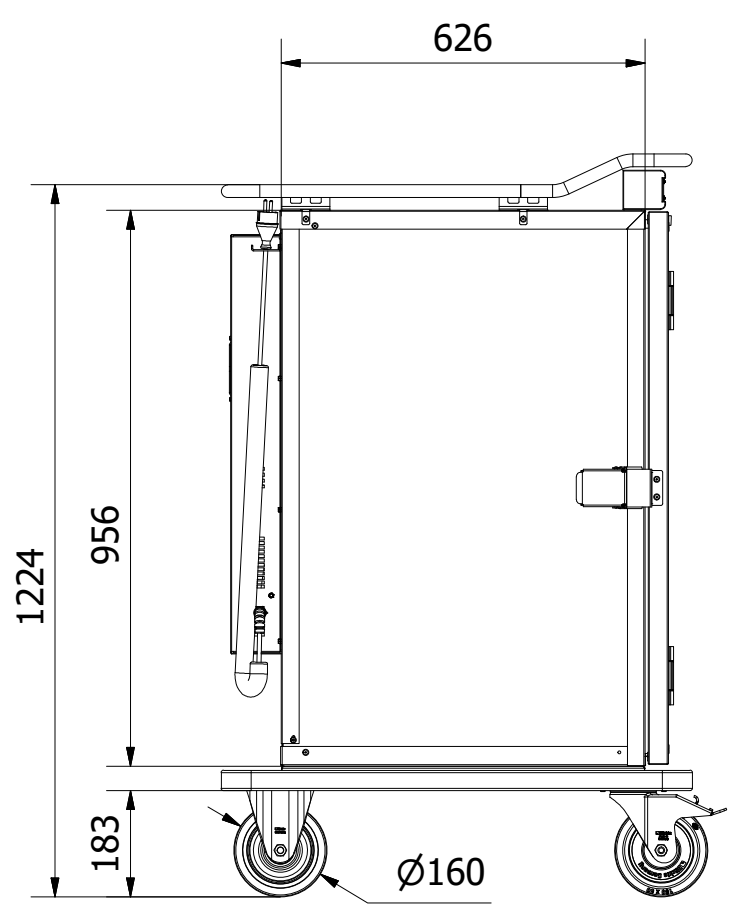

8 7 6 5 4 3 2 1

F
E
D
C
B
A
A3

F
E
D
C
B
A

A-A (1:13)

Denna ritning är Scanboxs egendom och får ej utan vårt skriftliga medgivande ändras, kopieras eller delges annan firma eller person.
This drawing is the property of ScanBox and shall not without our written consent in any way be altered, copied or communicated to any other company or person.

Tol. unless noted: ISO 2768-cl. Sharp edges broken	Designed by BL	Approved by	Date	Material	Date 2020-11-23	Scale 1:13
ScanBox				Description Ergo Line CP10		Customer part nr
				Drawing nr / Art.nr. ELSCP10AA0E1R0SA		Revision 000

8 7 6 5 4 3 2 1