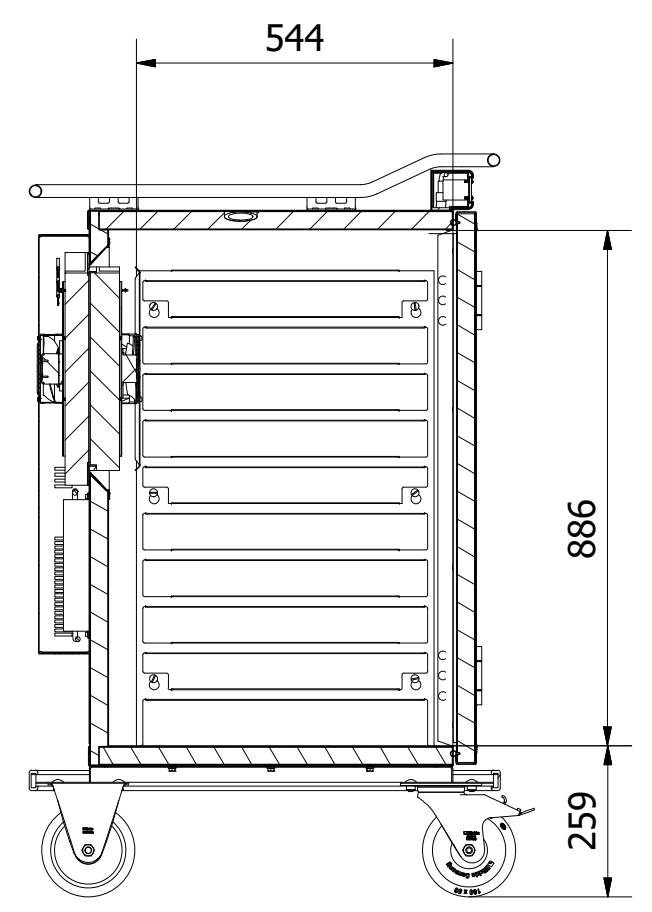

8 7 6 5 4 3 2 1

F
E
D
C
B
A
A3

F
E
D
C
B
A

A-A (1:13)

Denna ritning är Scanboxs egendom och får ej utan vårt skriftliga medgivande ändras, kopieras eller delges annan firma eller person.
This drawing is the property of ScanBox and shall not without our written consent in any way be altered, copied or communicated to any other company or person.

Tol. unless noted: ISO 2768-cl. Sharp edges broken	Designed by BL	Approved by	Date	Material	Date 2020-11-23	Scale 1:13
ScanBox				Description Ergo Line CP10		Customer part nr
				Drawing nr / Art.nr. ELSCP10AA0E1R0SA		Revision 000