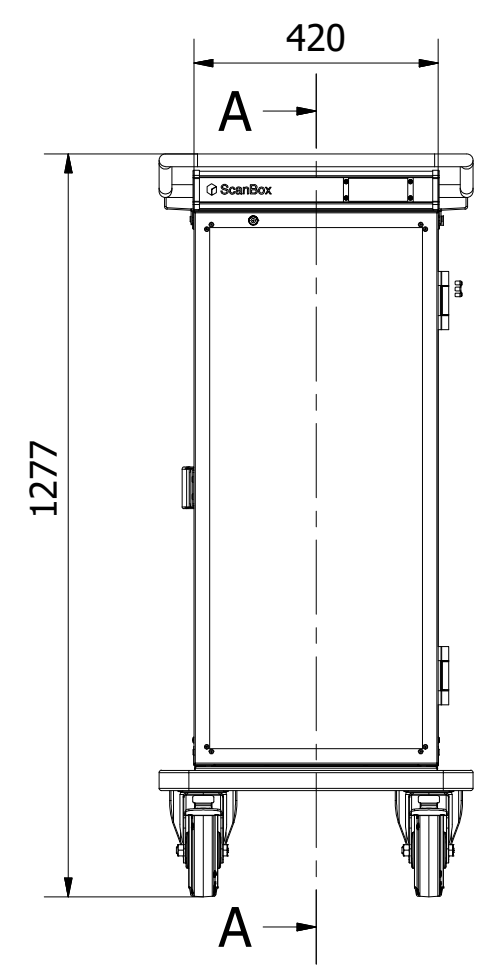

8 7 6 5 4 3 2 1

F
E
D
C
B
A
A3

F
E
D
C
B
A

A-A (1:13)

Denna ritning är Scanboxs egendom och får ej utan vårt skriftliga medgivande ändras, kopieras eller delges annan firma eller person.
This drawing is the property of ScanBox and shall not without our written consent in any way be altered, copied or communicated to any other company or person.

Tol. unless noted: ISO 2768-cl. Sharp edges broken	Designed by BL	Approved by	Date	Material	Date 2020-11-23	Scale 1:13
ScanBox				Description Ergo Line CP10		Customer part nr
				Drawing nr / Art.nr. ELSCP10AA0E1R0SA		Revision 000