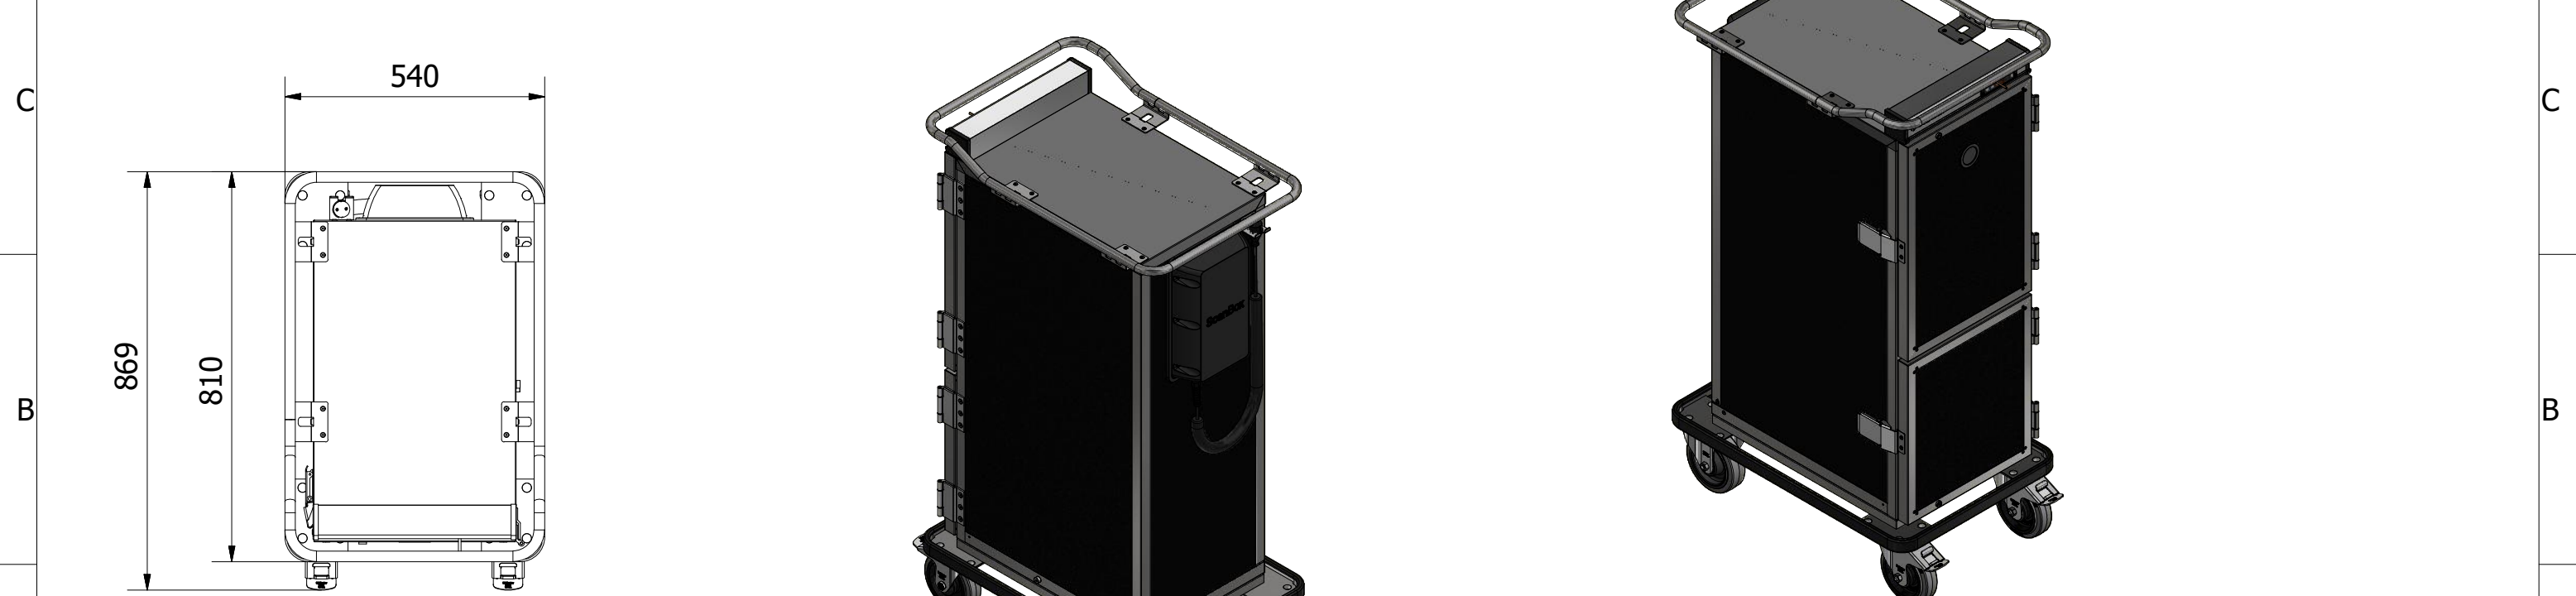

8 7 6 5 4 3 2 1

A-A (1:13)

<p>A3</p> <p>Denna ritning är Scanboxs egendom och får ej utan vårt skriftliga medgivande ändras, kopieras eller delges annan firma eller person.</p> <p>This drawing is the property of ScanBox and shall not without our written consent in any way be altered, copied or communicated to any other company or person.</p>	Tol. unless noted: ISO 2768-cl. Sharp edges broken		Designed by BL	Approved by	Date	Material	Date 2021-01-20	Scale 1:13	
	<h1>ScanBox</h1>						Description Ergo Line Combo NE04+HS06 Drawing nr / Art.nr. ELCNS46AA0E1R0SA		Costumer part nr Revision 000