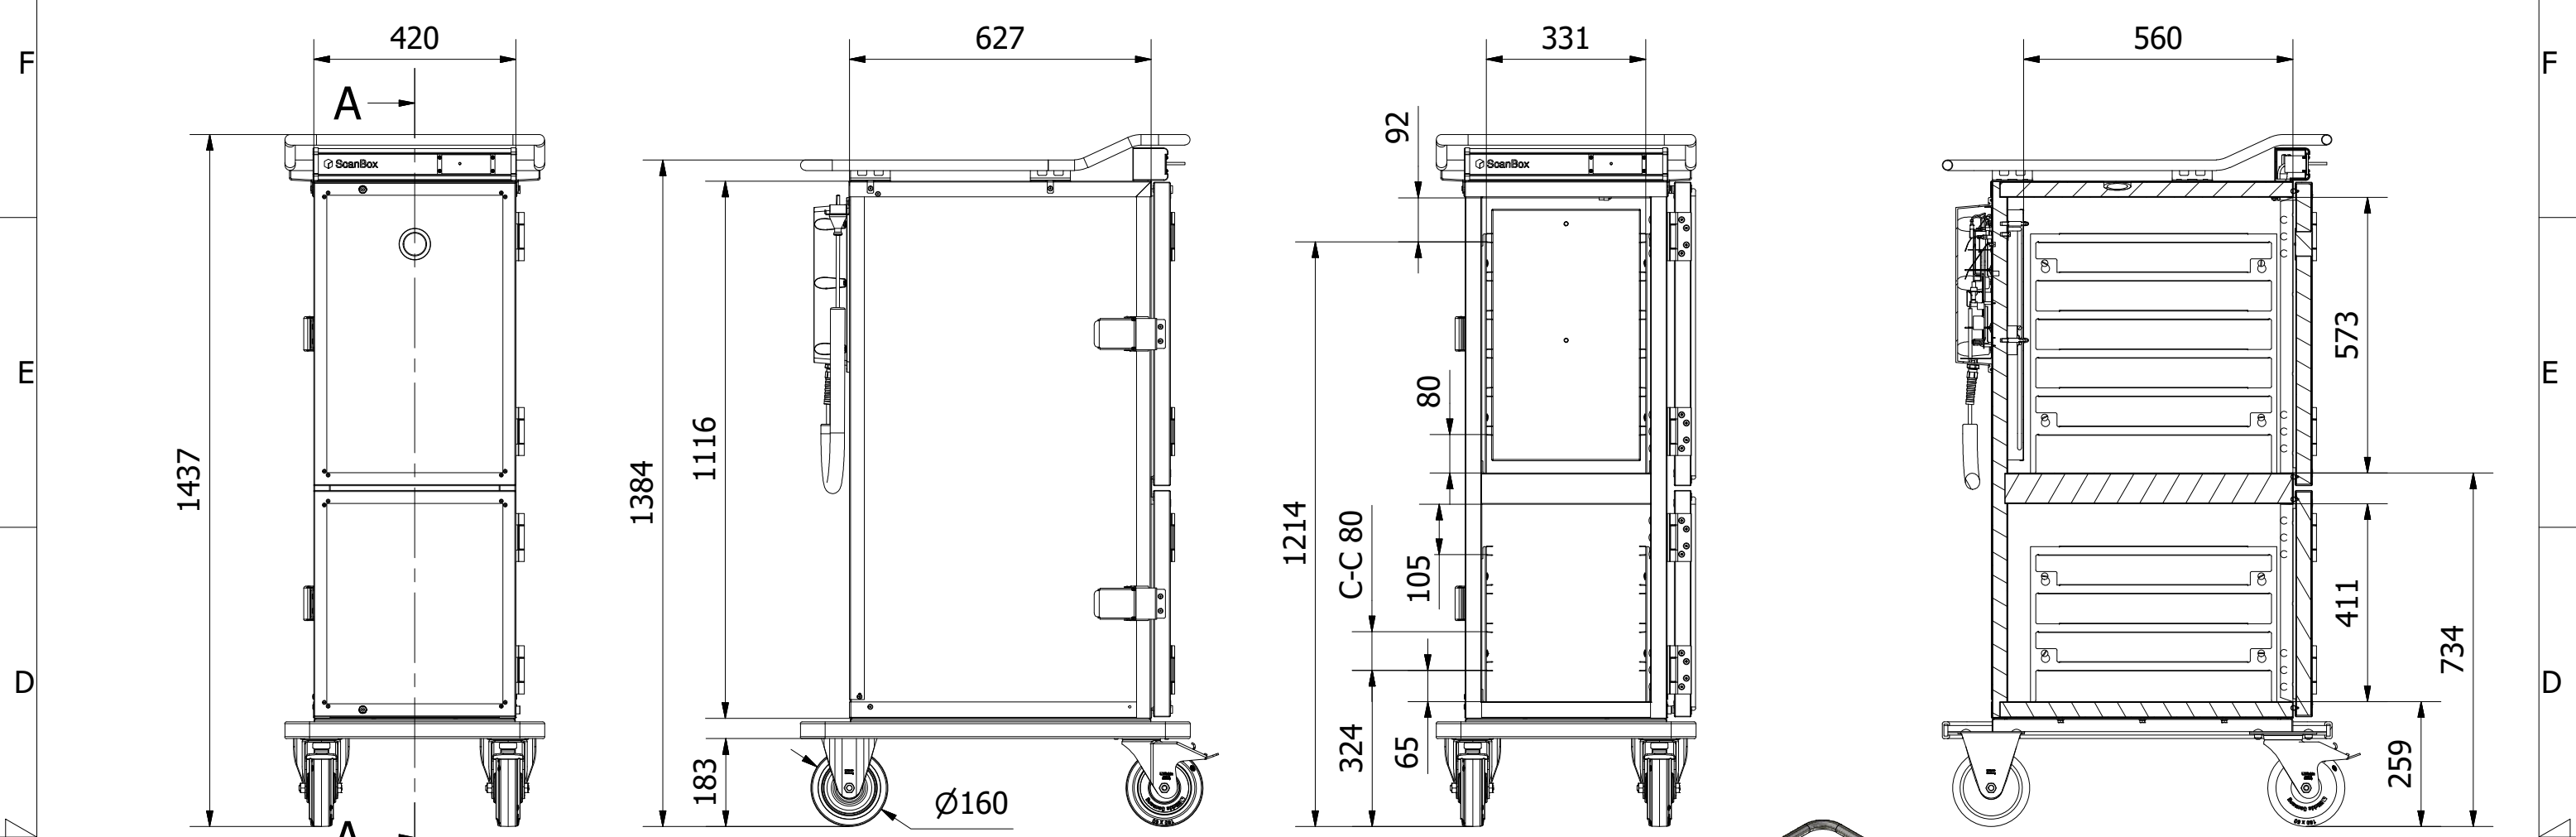

8 7 6 5 4 3 2 1

A-A (1:13)

<p>A3</p> <p>Denna ritning är Scanboxs egendom och får ej utan vårt skriftliga medgivande ändras, kopieras eller delges annan firma eller person.</p> <p>This drawing is the property of ScanBox and shall not without our written consent in any way be altered, copied or communicated to any other company or person.</p>	Tol. unless noted: ISO 2768-cl. Sharp edges broken		Designed by BL	Approved by	Date	Material	Date 2021-01-20	Scale 1:13	
	<h1>ScanBox</h1>						Description Ergo Line Combo NE04+HS06 Drawing nr / Art.nr. ELCNS46AA0E1R0SA		Costumer part nr Revision 000

8 7 6 5 4 3 2 1