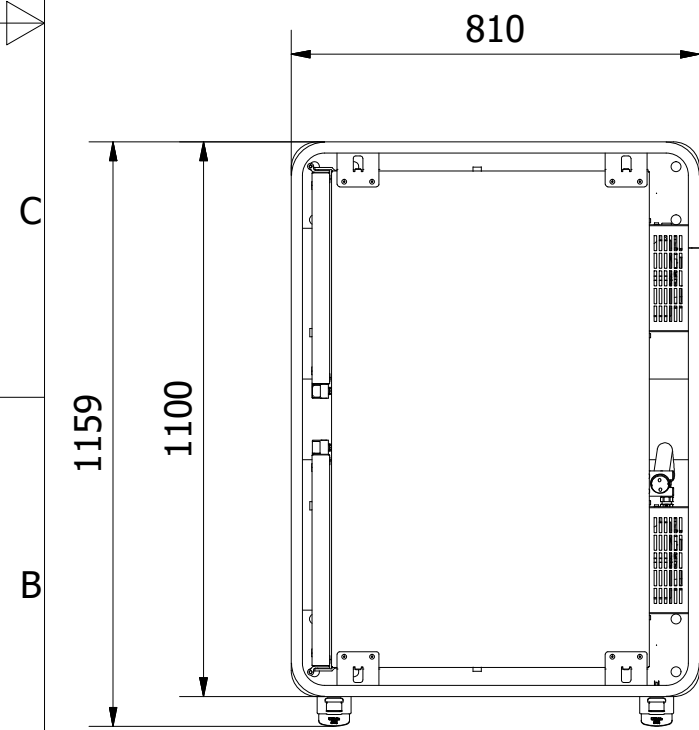

8 7 6 5 4 3 2 1

F F

C-C ( 1:15 )

A  
A3

Denna ritning är Scanboxs egendom och får ej utan vårt skriftliga medgivande ändras, kopieras eller delges annan firma eller person.

This drawing is the property of ScanBox and shall not without our written consent in any way be altered, copied or communicated to any other company or person.

Tol. unless noted: ISO 2768-cl. Sharp edges broken	Designed by BL	Approved by	Date	Material	Date 2021-03-03	Scale 1:17
<b>ScanBox</b>					Description Ergo Line Duo CP08+CP08	
					Drawing nr / Art.nr. ELDPP08AB0E1R0SA	
					Revision 000	Sheet 1 / 1