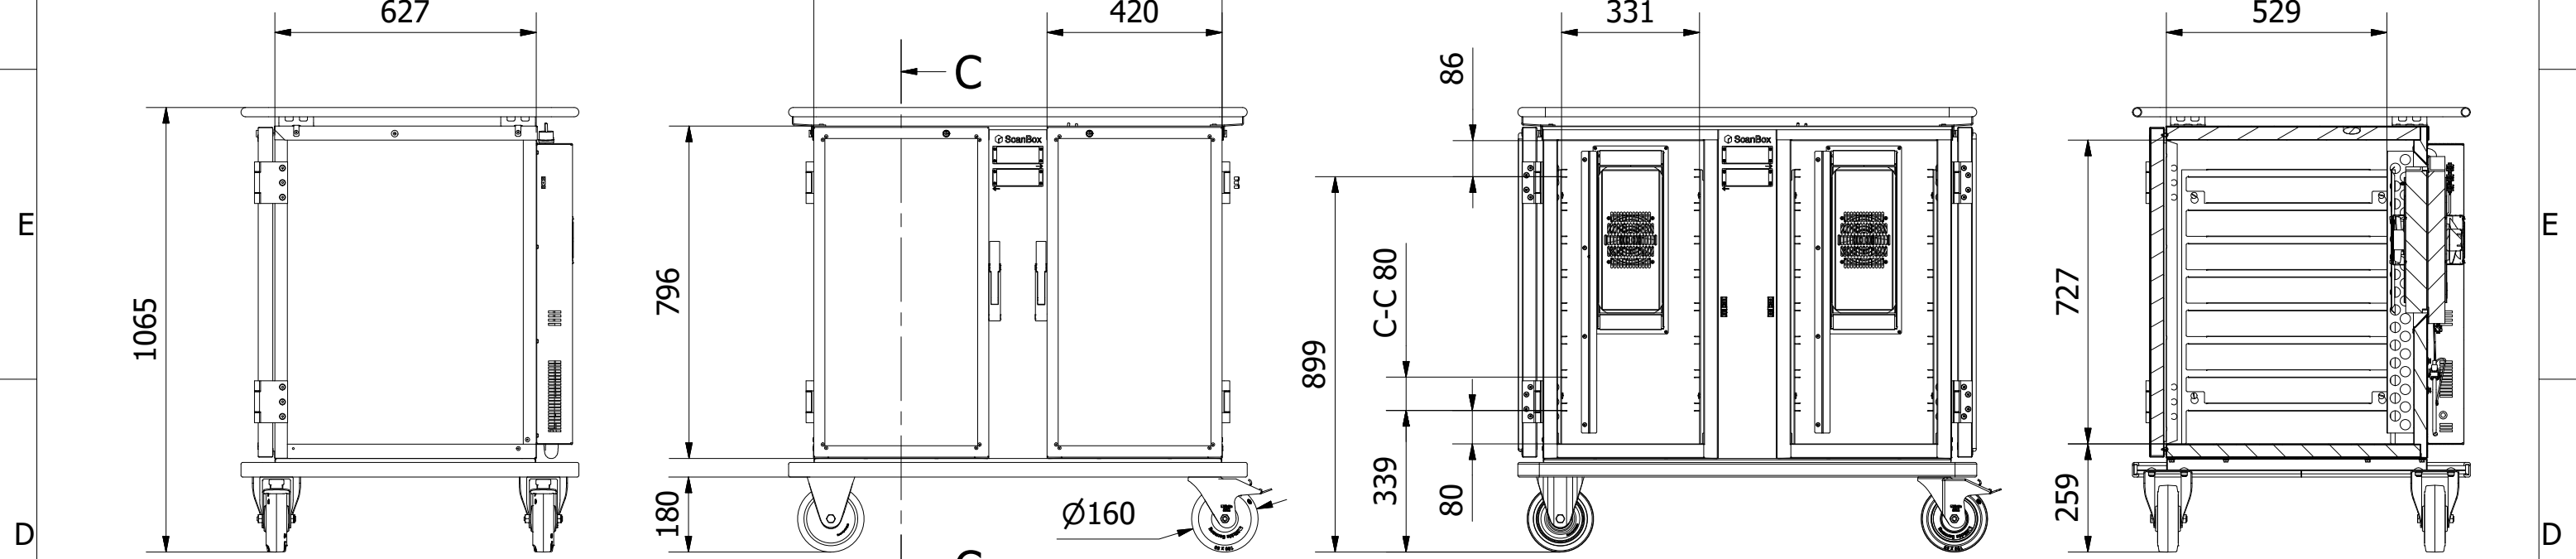

8 7 6 5 4 3 2 1

F F

C-C ( 1:15 )

A  
A3

Denna ritning är Scanboxs egendom och får ej utan vårt skriftliga medgivande ändras, kopieras eller delges annan firma eller person.

This drawing is the property of ScanBox and shall not without our written consent in any way be altered, copied or communicated to any other company or person.

Tol. unless noted: ISO 2768-cl. Sharp edges broken	Designed by BL	Approved by	Date	Material	Date 2021-03-03	Scale 1:17
<b>ScanBox</b>					Description Ergo Line Duo CP08+CP08	
					Drawing nr / Art.nr. ELDPP08AB0E1R0SA	
					Revision 000	Sheet 1 / 1