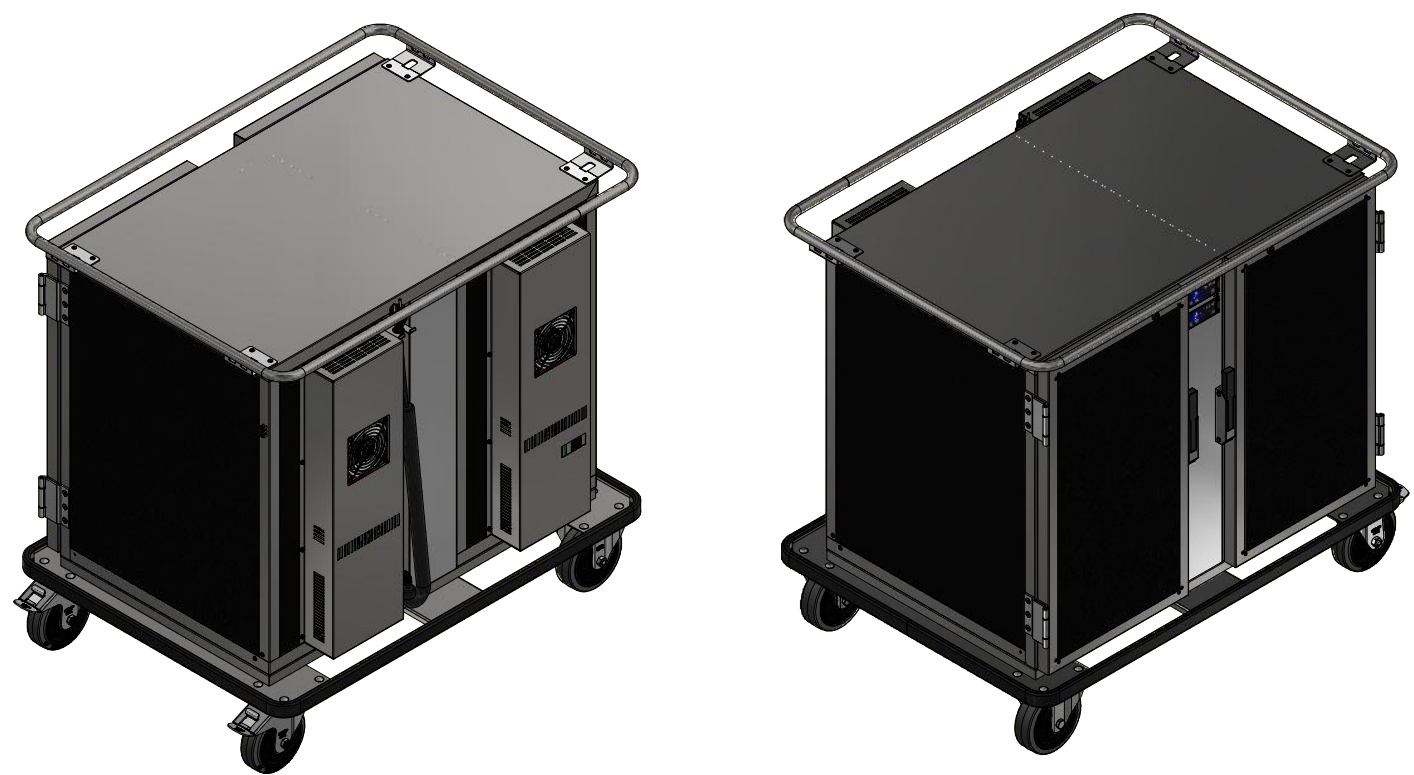

8 7 6 5 4 3 2 1

F F

C-C ( 1:15 )

A  
A3

Denna ritning är Scanboxs egendom och får ej utan vårt skriftliga medgivande ändras, kopieras eller delges annan firma eller person.

This drawing is the property of ScanBox and shall not without our written consent in any way be altered, copied or communicated to any other company or person.

Tol. unless noted: ISO 2768-cl. Sharp edges broken	Designed by BL	Approved by	Date	Material	Date 2021-03-03	Scale 1:17
<b>ScanBox</b>					Description Ergo Line Duo CP08+CP08	
					Drawing nr / Art.nr. ELDPP08AB0E1R0SA	
					Revision 000	Sheet 1 / 1