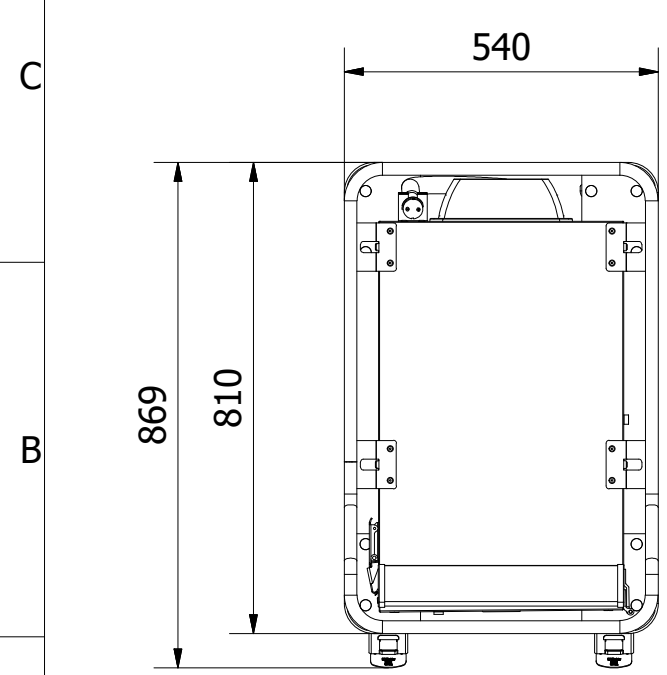

A-A (1:13)

A3
 Denna ritning är Scanboxs egendom och får ej utan vårt skriftliga medgivande ändras, kopieras eller delges annan firma eller person.
 This drawing is the property of ScanBox and shall not without our written consent in any way be altered, copied or communicated to any other company or person.

Tol. unless noted: ISO 2768-cl. Sharp edges broken		Designed by BL	Approved by	Date	Material	Date 2020-11-03	Scale 1:13
ScanBox						Description Ergo Line HS10	
						Drawing nr / Art.nr. ELSHS10AA0E1R0SA	
						Customer part nr	