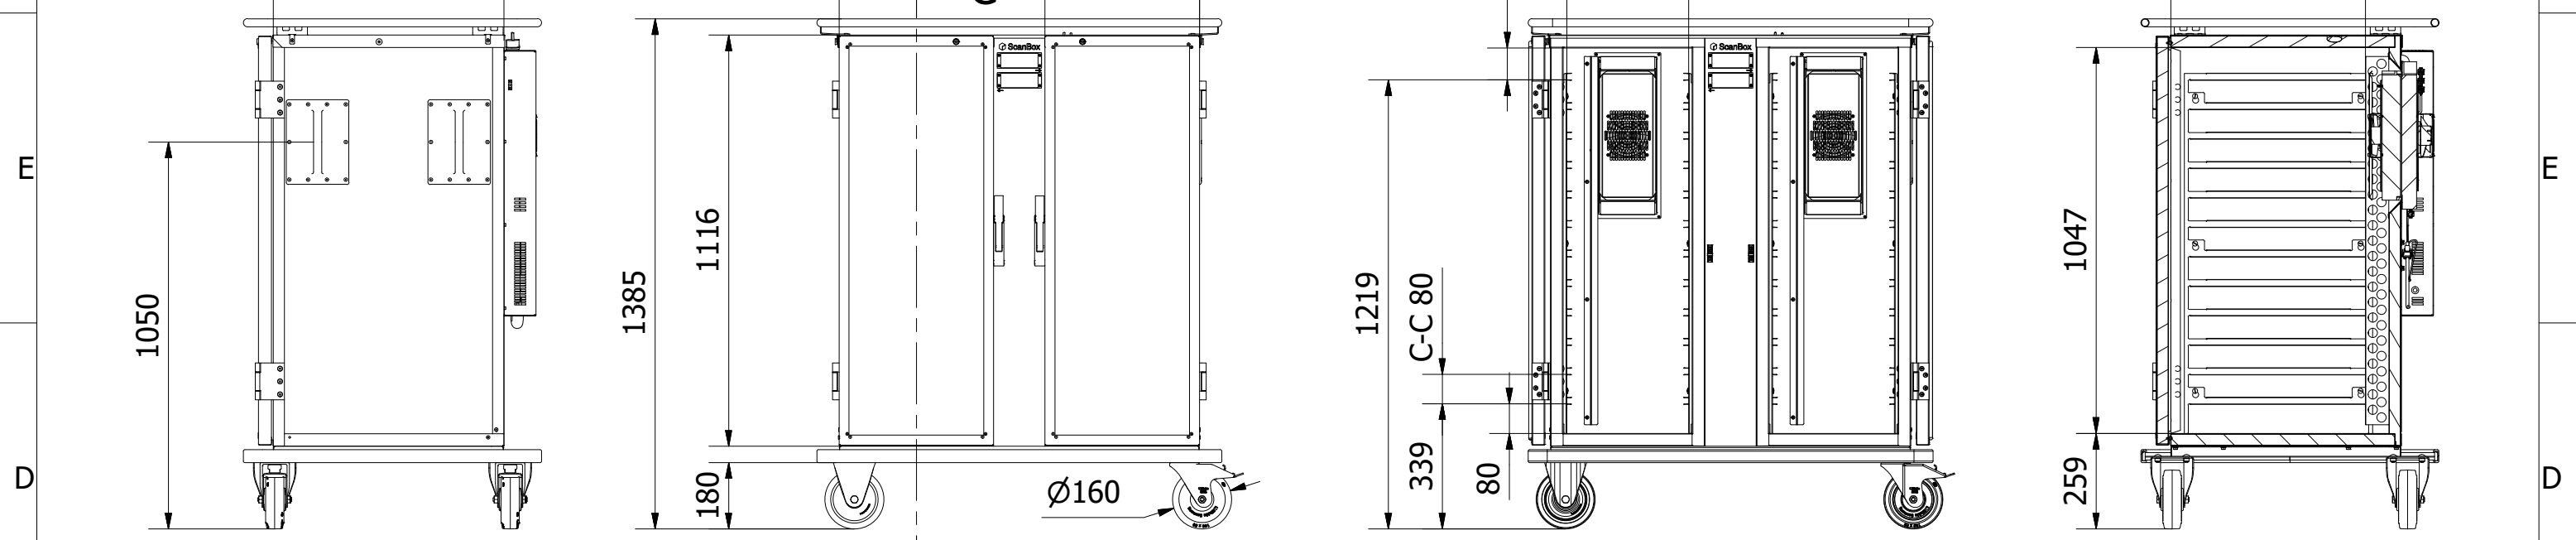

8 7 6 5 4 3 2 1

F F

C-C (1:17)

C C

A A3
 Denna ritning är Scanbox egendom och får ej utan vårt skriftliga medgivande ändras, kopieras eller delges annan firma eller person.
 This drawing is the property of ScanBox and shall not without our written consent in any way be altered, copied or communicated to any other company or person.

Tol. unless noted: ISO 2768-cl. Sharp edges broken	Designed by BL	Approved by	Date	Material	Date 2021-03-02	Scale 1:17
ScanBox					Description Ergo Line Duo CP12+CP12	
					Drawing nr / Art.nr. ELDPP12AB0E1R3SA	
					Customer part nr	