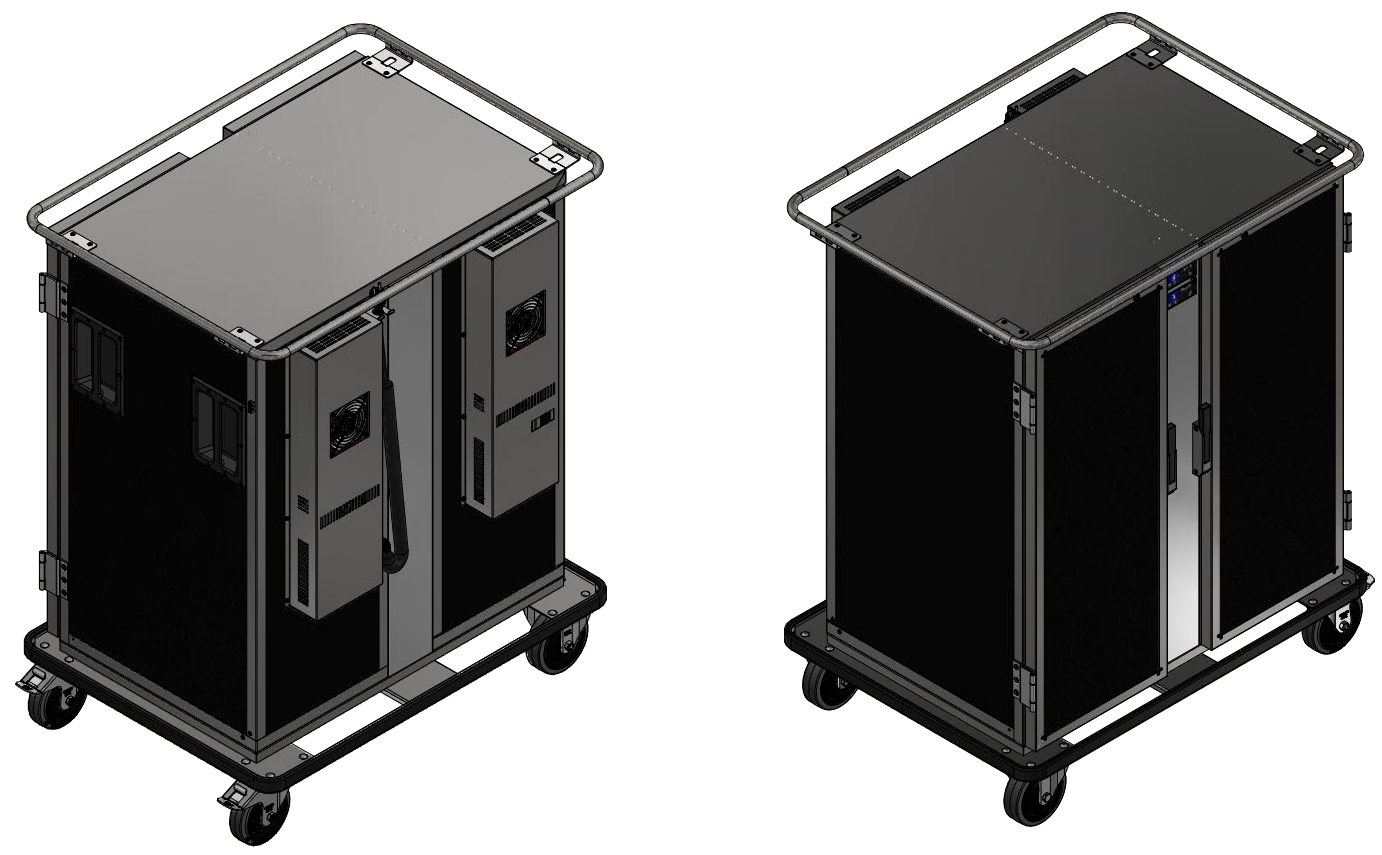

8 7 6 5 4 3 2 1

F F

C-C (1:17)

C C

A A3
 Denna ritning är Scanbox egendom och får ej utan vårt skriftliga medgivande ändras, kopieras eller delges annan firma eller person.
 This drawing is the property of ScanBox and shall not without our written consent in any way be altered, copied or communicated to any other company or person.

Tol. unless noted: ISO 2768-cl. Sharp edges broken	Designed by BL	Approved by	Date	Material	Date 2021-03-02	Scale 1:17
ScanBox					Description Ergo Line Duo CP12+CP12	
					Drawing nr / Art.nr. ELDPP12AB0E1R3SA	
					Customer part nr	