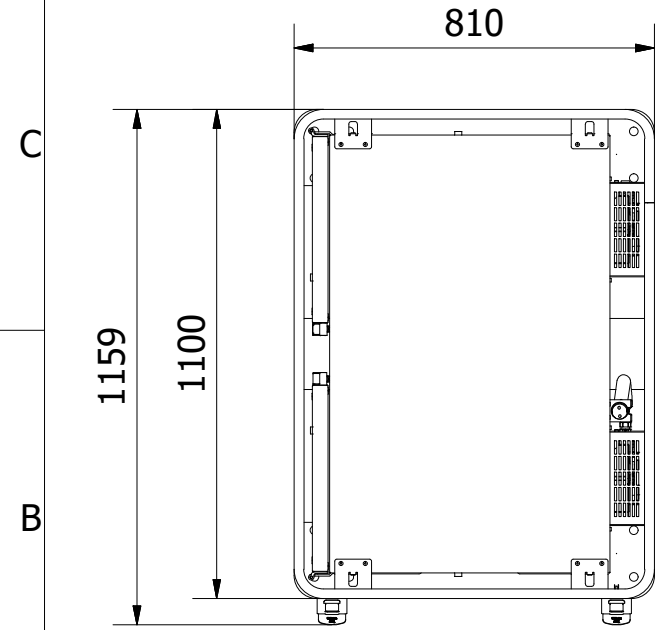

8 7 6 5 4 3 2 1

F F

C-C (1:17)

C C

A A3
 Denna ritning är Scanbox egendom och får ej utan vårt skriftliga medgivande ändras, kopieras eller delges annan firma eller person.
 This drawing is the property of ScanBox and shall not without our written consent in any way be altered, copied or communicated to any other company or person.

Tol. unless noted: ISO 2768-cl. Sharp edges broken	Designed by BL	Approved by	Date	Material	Date 2021-03-02	Scale 1:17
ScanBox					Description Ergo Line Duo CP12+CP12	
					Drawing nr / Art.nr. ELDPP12AB0E1R3SA	
					Customer part nr	