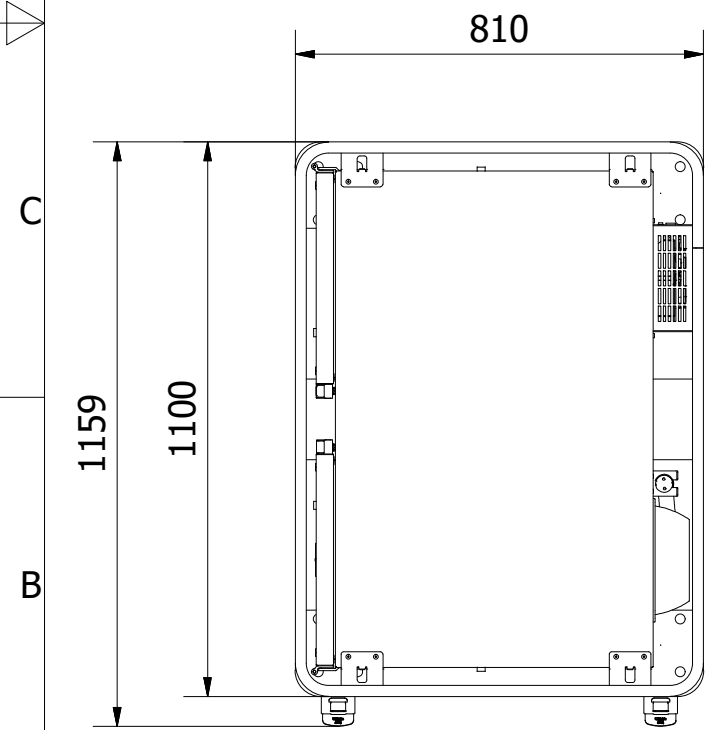

C-C (1:15)

A3
 Denna ritning är Scanboxs egendom och får ej utan vårt skriftliga medgivande ändras, kopieras eller delges annan firma eller person.
 This drawing is the property of ScanBox and shall not without our written consent in any way be altered, copied or communicated to any other company or person.

Tol. unless noted: ISO 2768-cl. Sharp edges broken	Designed by BL	Approved by	Date	Material	Date 2021-01-18	Scale 1:17
ScanBox					Description Ergo Line Duo CP08+HF08	
					Drawing nr / Art.nr. ELDPF08AB0E1R0SA	
					Revision 000	Sheet 1 / 1