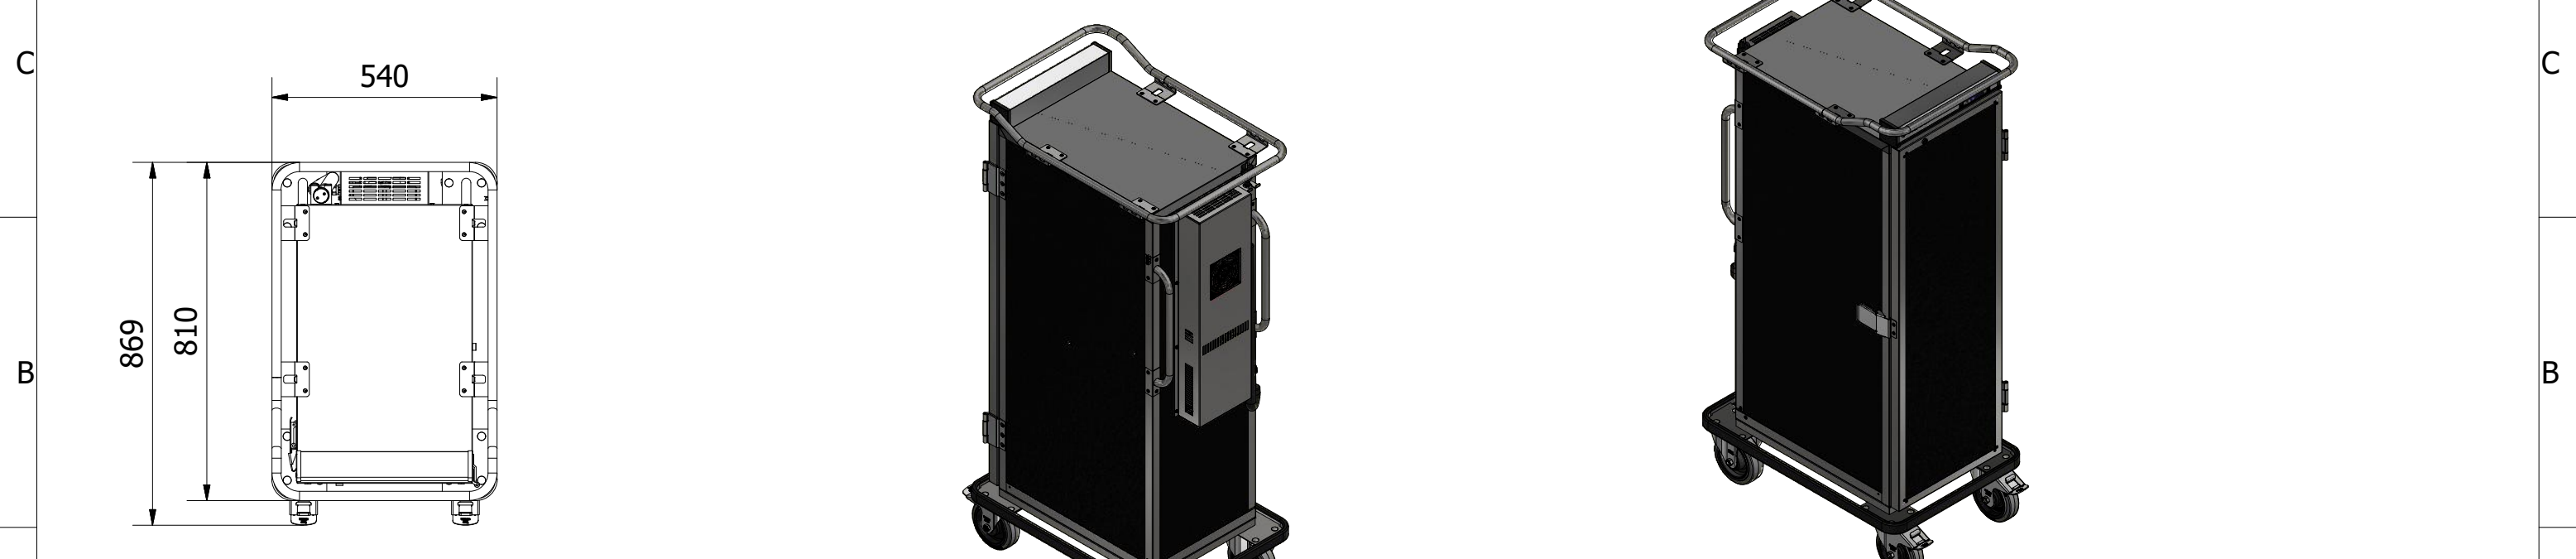

8 7 6 5 4 3 2 1

A-A ( 1:15 )

F F F F F F F F

C C C C C C C C

A  
A3

Denna ritning är Scanbox egendom och får ej utan vårt skriftliga medgivande ändras, kopieras eller delges annan firma eller person.  
This drawing is the property of ScanBox and shall not without our written consent in any way be altered, copied or communicated to any other company or person.

Tol. unless noted: ISO 2768-cl. Sharp edges broken	Designed by BL	Approved by	Date	Material	Date 2020-11-24	Scale 1:15
<b>ScanBox</b>				Description Ergo Line CP14		Customer part nr
				Drawing nr / Art.nr. ELSCP14AA0E1R1SA		Revision 000
						Sheet 1 / 1