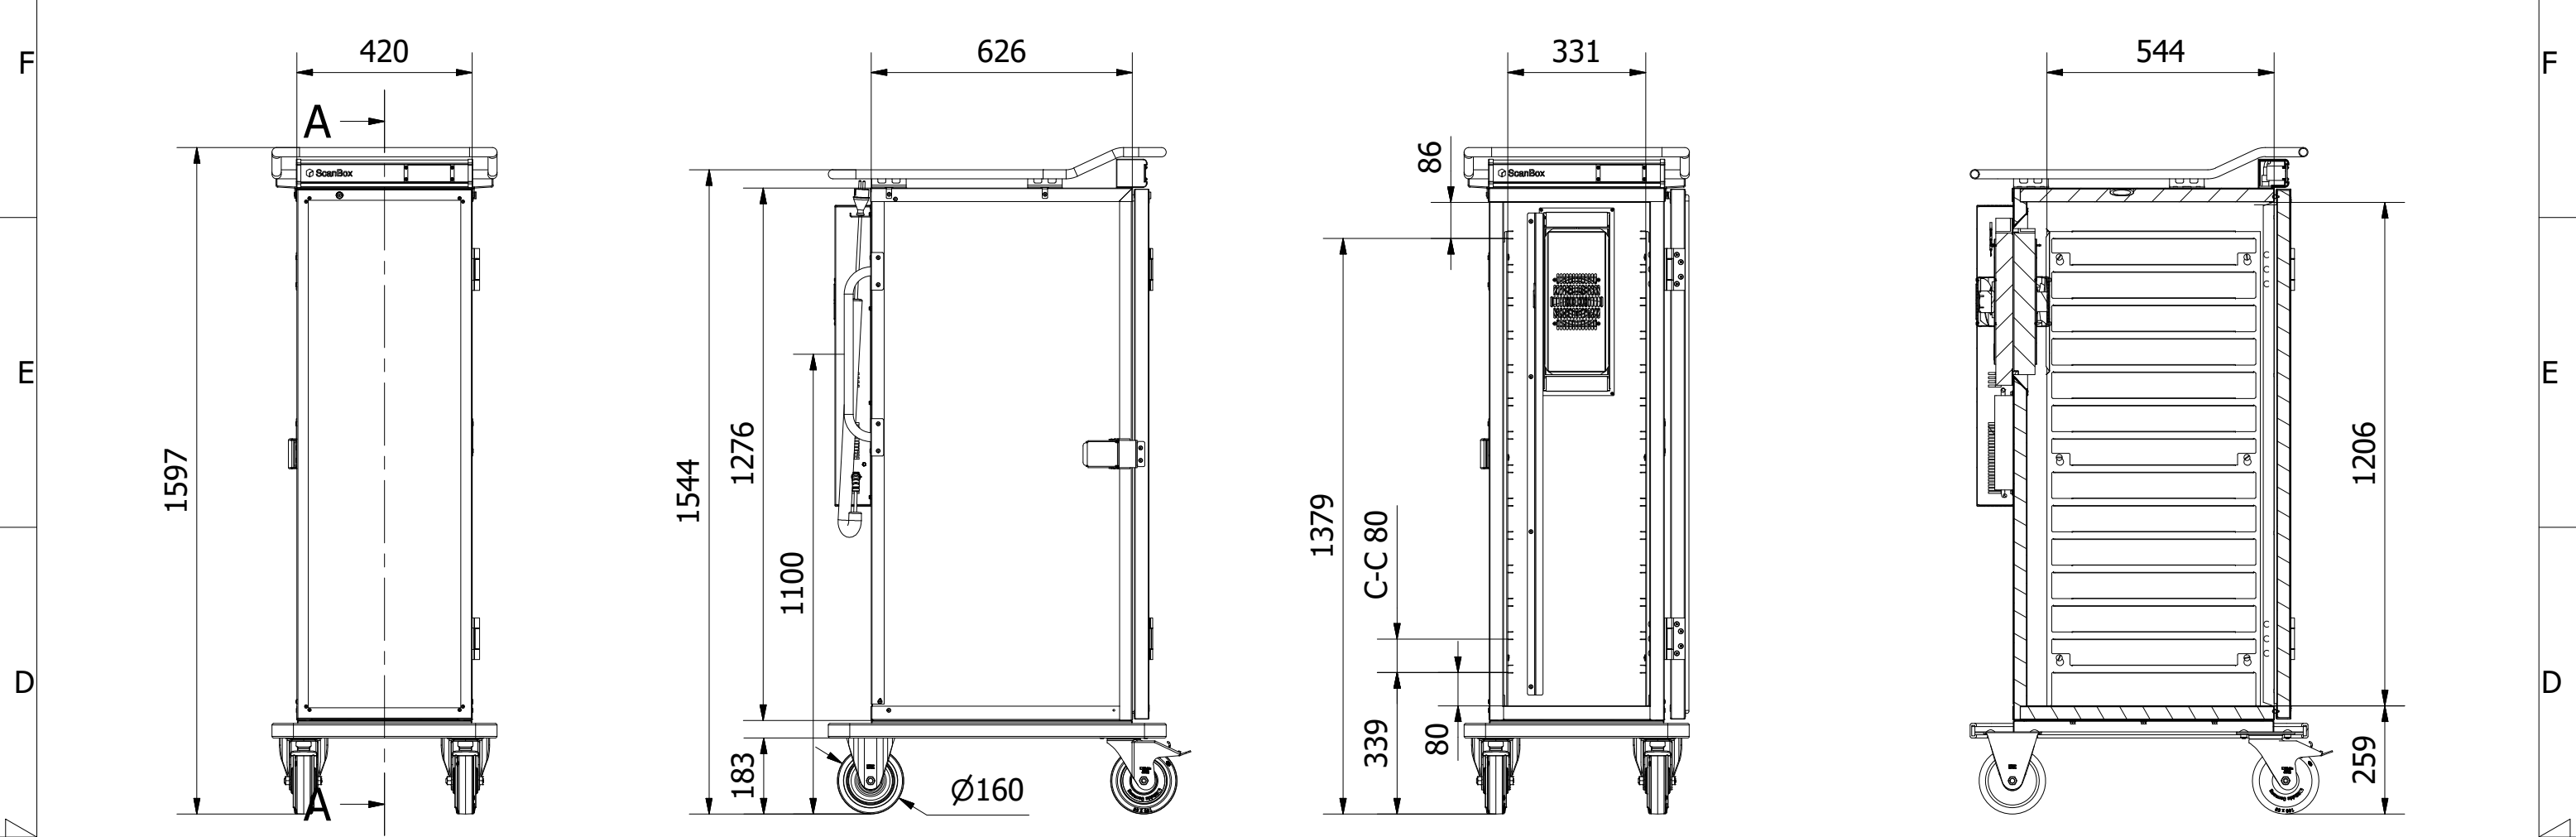

8 7 6 5 4 3 2 1

A-A ( 1:15 )

F F F F F F F F

C C C C C C C C

A  
A3

Denna ritning är Scanbox egendom och får ej utan vårt skriftliga medgivande ändras, kopieras eller delges annan firma eller person.  
This drawing is the property of ScanBox and shall not without our written consent in any way be altered, copied or communicated to any other company or person.

Tol. unless noted: ISO 2768-cl. Sharp edges broken	Designed by BL	Approved by	Date	Material	Date 2020-11-24	Scale 1:15
<b>ScanBox</b>				Description Ergo Line CP14		Customer part nr
				Drawing nr / Art.nr. ELSCP14AA0E1R1SA		Revision 000
						Sheet 1 / 1